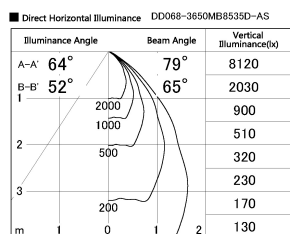

Item no. DD068-3650MB8535D-AS

Series Name: Asymmetric

Installation	Recessed mount
Type	Asymmetric
Fixture wattage	36W
Beam angle	79 x 65 deg.
Color Temp.	3500K
CRI	Ra>85
Luminous	2881 lm
Body	Die-cast aluminum alloy
Body finish	N/A
Trim finish	Black
Reflector finish	Mirror
IP Rate	IP20
Light source	COB module
Input Voltage	AC220~240V
Dimming Type	Non-Dimmable
Certificate	CE, CCC
Cut Hole	150mm

Height (Weight)	Wide flood
78.7W	177 (1.4kg)
58.5W	177 (1.4kg)
55.0W	177 (1.4kg)
42.8W	157 (1.1kg)
36.0W	157 (1.1kg)