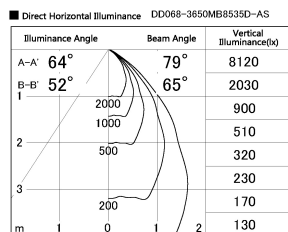

Item no. DD068-3650MB8535D-AS

Series Name: Asymmetric

Installation	Recessed mount
Type	
Fixture wattage	36W
Beam angle	79 x 65 deg.
Color Temp.	3500K
CRI	Ra>85
Luminous	2881 lm
Body	Die-cast aluminum alloy
Body finish	N/A
Trim finish	Black
Reflector finish	Mirror
IP Rate	IP20
Light source	COB module
Input Voltage	AC220~240V
Dimming Type	Non-Dimmable
Certificate	CE, CCC
Cut Hole	150mm

Height (Weight)	Wide flood
78.7W	177 (1.4kg)
58.5W	177 (1.4kg)
55.0W	177 (1.4kg)
42.8W	157 (1.1kg)
36.0W	157 (1.1kg)