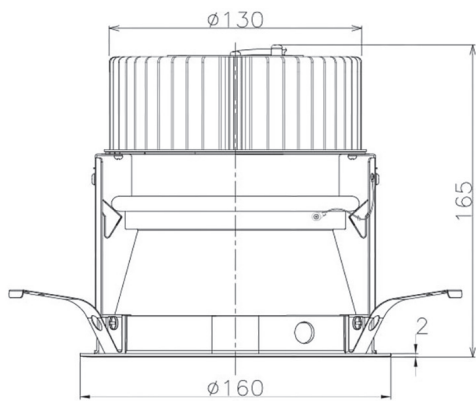

Item no. DD068-3650MB8535D-AS

Series Name: Asymmetric

Installation	Recessed mount
Type	Asymmetric
Fixture wattage	36W
Beam angle	79 x 65 deg.
Color Temp.	3500K
CRI	Ra>85
Luminous	2881 lm
Body	Die-cast aluminum alloy
Body finish	N/A
Trim finish	Black
Reflector finish	Mirror
IP Rate	IP20
Light source	COB module
Input Voltage	AC220~240V
Dimming Type	Non-Dimmable
Certificate	CE, CCC
Cut Hole	150mm

Height (Weight)	Wide flood
78.7W	177 (1.4kg)
58.5W	177 (1.4kg)
55.0W	177 (1.4kg)
42.8W	157 (1.1kg)
36.0W	157 (1.1kg)