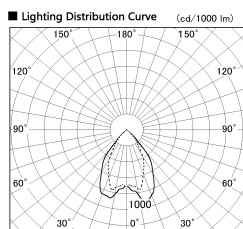

Item no. DD068-3650MB8535D-AS

Series Name: Asymmetric

Installation	Recessed mount
Type	Asymmetric
Fixture wattage	36W
Beam angle	79 x 65 deg.
Color Temp.	3500K
CRI	Ra>85
Luminous	2881 lm
Body	Die-cast aluminum alloy
Body finish	N/A
Trim finish	Black
Reflector finish	Mirror
IP Rate	IP20
Light source	COB module
Input Voltage	AC220~240V
Dimming Type	Non-Dimmable
Certificate	CE, CCC
Cut Hole	150mm

Height (Weight)	Wide flood
78.7W	177 (1.4kg)
58.5W	177 (1.4kg)
55.0W	177 (1.4kg)
42.8W	157 (1.1kg)
36.0W	157 (1.1kg)