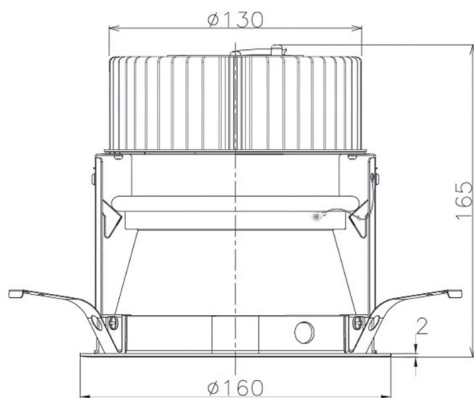

Item no. DD068-3650MB8535D-AS

Series Name: Asymmetric

Installation	Recessed mount
Type	
Fixture wattage	36W
Beam angle	79 x 65 deg.
Color Temp.	3500K
CRI	Ra>85
Luminous	2881 lm
Body	Die-cast aluminum alloy
Body finish	N/A
Trim finish	Black
Reflector finish	Mirror
IP Rate	IP20
Light source	COB module
Input Voltage	AC220~240V
Dimming Type	Non-Dimmable
Certificate	CE, CCC
Cut Hole	150mm

Height (Weight)	Wide flood
78.7W	177 (1.4kg)
58.5W	177 (1.4kg)
55.0W	177 (1.4kg)
42.8W	157 (1.1kg)
36.0W	157 (1.1kg)