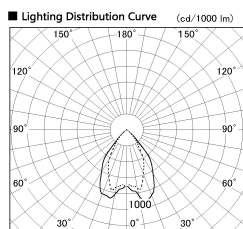

Item no. DD068-3650MB8535D-AS

Series Name: Asymmetric

Installation	Recessed mount
Type	
Fixture wattage	36W
Beam angle	79 x 65 deg.
Color Temp.	3500K
CRI	Ra>85
Luminous	2881 lm
Body	Die-cast aluminum alloy
Body finish	N/A
Trim finish	Black
Reflector finish	Mirror
IP Rate	IP20
Light source	COB module
Input Voltage	AC220~240V
Dimming Type	Non-Dimmable
Certificate	CE, CCC
Cut Hole	150mm

Height (Weight)	Wide flood
78.7W	177 (1.4kg)
58.5W	177 (1.4kg)
55.0W	177 (1.4kg)
42.8W	157 (1.1kg)
36.0W	157 (1.1kg)