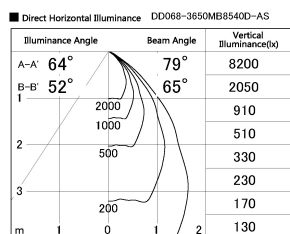

Item no. DD068-3650MB8540D-AS

Series Name: Asymmetric

Installation	Recessed mount
Type	
Fixture wattage	36W
Beam angle	79 x 65 deg.
Color Temp.	4000K
CRI	Ra>85
Luminous	2909 lm
Body	Die-cast aluminum alloy
Body finish	N/A
Trim finish	Black
Reflector finish	Mirror
IP Rate	IP20
Light source	COB module
Input Voltage	AC220~240V
Dimming Type	Non-Dimmable
Certificate	CE, CCC
Cut Hole	150mm

Height (Weight)	Wide flood
78.7W	177 (1.4kg)
58.5W	177 (1.4kg)
55.0W	177 (1.4kg)
42.8W	157 (1.1kg)
36.0W	157 (1.1kg)