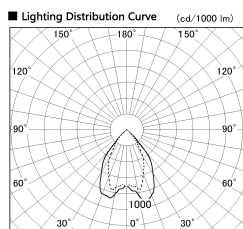

Item no. DD068-3650MB8540D-AS

Series Name: Asymmetric

Installation	Recessed mount
Type	Asymmetric
Fixture wattage	36W
Beam angle	79 x 65 deg.
Color Temp.	4000K
CRI	Ra>85
Luminous	2909 lm
Body	Die-cast aluminum alloy
Body finish	N/A
Trim finish	Black
Reflector finish	Mirror
IP Rate	IP20
Light source	COB module
Input Voltage	AC220~240V
Dimming Type	Non-Dimmable
Certificate	CE, CCC
Cut Hole	150mm

Height (Weight)	Wide flood
78.7W	177 (1.4kg)
58.5W	177 (1.4kg)
55.0W	177 (1.4kg)
42.8W	157 (1.1kg)
36.0W	157 (1.1kg)