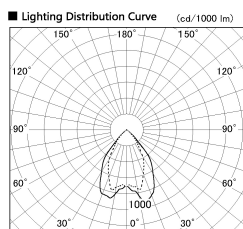

Item no. DD068-3650MB8540D-AS

Series Name: Asymmetric

Installation	Recessed mount
Type	
Fixture wattage	36W
Beam angle	79 x 65 deg.
Color Temp.	4000K
CRI	Ra>85
Luminous	2909 lm
Body	Die-cast aluminum alloy
Body finish	N/A
Trim finish	Black
Reflector finish	Mirror
IP Rate	IP20
Light source	COB module
Input Voltage	AC220~240V
Dimming Type	Non-Dimmable
Certificate	CE, CCC
Cut Hole	150mm

Height (Weight)	Wide flood
78.7W	177 (1.4kg)
58.5W	177 (1.4kg)
55.0W	177 (1.4kg)
42.8W	157 (1.1kg)
36.0W	157 (1.1kg)