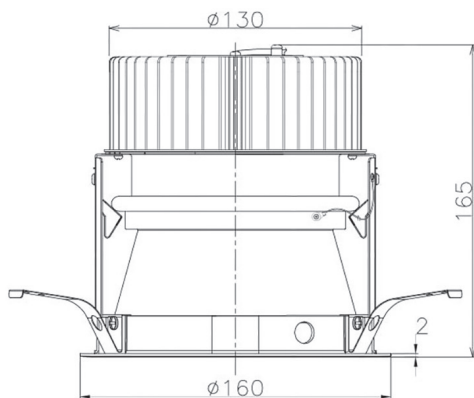

Item no. DD068-3650MB8540D-AS

Series Name: Asymmetric

Installation	Recessed mount
Type	Asymmetric
Fixture wattage	36W
Beam angle	79 x 65 deg.
Color Temp.	4000K
CRI	Ra>85
Luminous	2909 lm
Body	Die-cast aluminum alloy
Body finish	N/A
Trim finish	Black
Reflector finish	Mirror
IP Rate	IP20
Light source	COB module
Input Voltage	AC220~240V
Dimming Type	Non-Dimmable
Certificate	CE, CCC
Cut Hole	150mm

Height (Weight)	Wide flood
78.7W	177 (1.4kg)
58.5W	177 (1.4kg)
55.0W	177 (1.4kg)
42.8W	157 (1.1kg)
36.0W	157 (1.1kg)