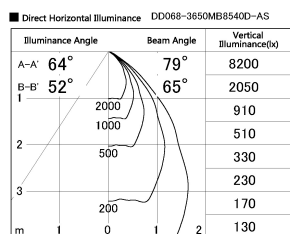

Item no. DD068-3650MB8540D-AS

Series Name: Asymmetric

Installation	Recessed mount
Type	Asymmetric
Fixture wattage	36W
Beam angle	79 x 65 deg.
Color Temp.	4000K
CRI	Ra>85
Luminous	2909 lm
Body	Die-cast aluminum alloy
Body finish	N/A
Trim finish	Black
Reflector finish	Mirror
IP Rate	IP20
Light source	COB module
Input Voltage	AC220~240V
Dimming Type	Non-Dimmable
Certificate	CE, CCC
Cut Hole	150mm

Height (Weight)	Wide flood
78.7W	177 (1.4kg)
58.5W	177 (1.4kg)
55.0W	177 (1.4kg)
42.8W	157 (1.1kg)
36.0W	157 (1.1kg)