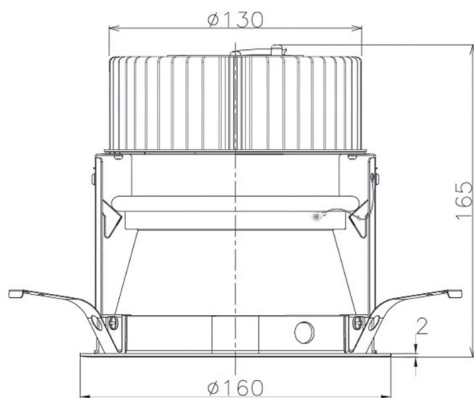

Item no. DD068-3650MB8540D-AS

Series Name: Asymmetric

Installation	Recessed mount
Type	
Fixture wattage	36W
Beam angle	79 x 65 deg.
Color Temp.	4000K
CRI	Ra>85
Luminous	2909 lm
Body	Die-cast aluminum alloy
Body finish	N/A
Trim finish	Black
Reflector finish	Mirror
IP Rate	IP20
Light source	COB module
Input Voltage	AC220~240V
Dimming Type	Non-Dimmable
Certificate	CE, CCC
Cut Hole	150mm

Height (Weight)	Wide flood
78.7W	177 (1.4kg)
58.5W	177 (1.4kg)
55.0W	177 (1.4kg)
42.8W	157 (1.1kg)
36.0W	157 (1.1kg)