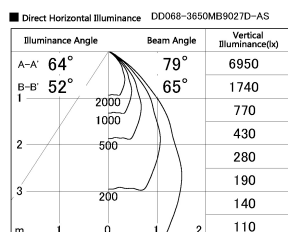

Item no. DD068-3650MB9027D-AS

Series Name: Asymmetric

Installation	Recessed mount
Type	
Fixture wattage	36W
Beam angle	79 x 65 deg.
Color Temp.	2700K
CRI	Ra>90
Luminous	2465 lm
Body	Die-cast aluminum alloy
Body finish	N/A
Trim finish	Black
Reflector finish	Mirror
IP Rate	IP20
Light source	COB module
Input Voltage	AC220~240V
Dimming Type	Non-Dimmable
Certificate	CE, CCC
Cut Hole	150mm

Height (Weight)	Wide flood
78.7W	177 (1.4kg)
58.5W	177 (1.4kg)
55.0W	177 (1.4kg)
42.8W	157 (1.1kg)
36.0W	157 (1.1kg)