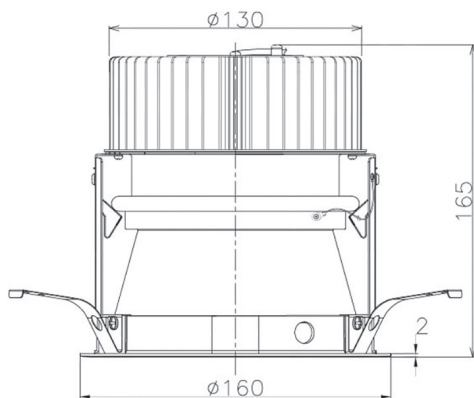

Item no. DD068-3650MB9027D-AS

Series Name: Asymmetric

Installation	Recessed mount
Type	
Fixture wattage	36W
Beam angle	79 x 65 deg.
Color Temp.	2700K
CRI	Ra>90
Luminous	2465 lm
Body	Die-cast aluminum alloy
Body finish	N/A
Trim finish	Black
Reflector finish	Mirror
IP Rate	IP20
Light source	COB module
Input Voltage	AC220~240V
Dimming Type	Non-Dimmable
Certificate	CE, CCC
Cut Hole	150mm

Height (Weight)	Wide flood
78.7W	177 (1.4kg)
58.5W	177 (1.4kg)
55.0W	177 (1.4kg)
42.8W	157 (1.1kg)
36.0W	157 (1.1kg)