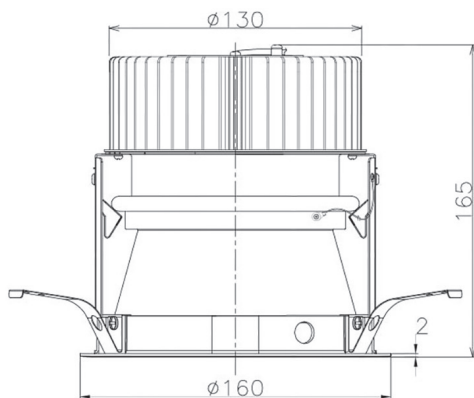

Item no. DD068-3650MB9027D-AS

Series Name: Asymmetric

Installation	Recessed mount
Type	Asymmetric
Fixture wattage	36W
Beam angle	79 x 65 deg.
Color Temp.	2700K
CRI	Ra>90
Luminous	2465 lm
Body	Die-cast aluminum alloy
Body finish	N/A
Trim finish	Black
Reflector finish	Mirror
IP Rate	IP20
Light source	COB module
Input Voltage	AC220~240V
Dimming Type	Non-Dimmable
Certificate	CE, CCC
Cut Hole	150mm

Height (Weight)	Wide flood
78.7W	177 (1.4kg)
58.5W	177 (1.4kg)
55.0W	177 (1.4kg)
42.8W	157 (1.1kg)
36.0W	157 (1.1kg)