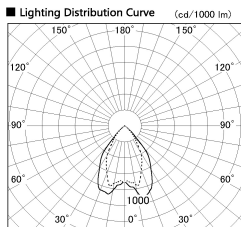

Item no. DD068-3650MB9027D-AS

Series Name: Asymmetric

Installation	Recessed mount
Type	
Fixture wattage	36W
Beam angle	79 x 65 deg.
Color Temp.	2700K
CRI	Ra>90
Luminous	2465 lm
Body	Die-cast aluminum alloy
Body finish	N/A
Trim finish	Black
Reflector finish	Mirror
IP Rate	IP20
Light source	COB module
Input Voltage	AC220~240V
Dimming Type	Non-Dimmable
Certificate	CE, CCC
Cut Hole	150mm

Height (Weight)	Wide flood
78.7W	177 (1.4kg)
58.5W	177 (1.4kg)
55.0W	177 (1.4kg)
42.8W	157 (1.1kg)
36.0W	157 (1.1kg)