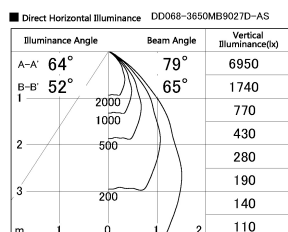

Item no. DD068-3650MB9027D-AS

Series Name: Asymmetric

Installation	Recessed mount
Type	Asymmetric
Fixture wattage	36W
Beam angle	79 x 65 deg.
Color Temp.	2700K
CRI	Ra>90
Luminous	2465 lm
Body	Die-cast aluminum alloy
Body finish	N/A
Trim finish	Black
Reflector finish	Mirror
IP Rate	IP20
Light source	COB module
Input Voltage	AC220~240V
Dimming Type	Non-Dimmable
Certificate	CE, CCC
Cut Hole	150mm

Height (Weight)	Wide flood
78.7W	177 (1.4kg)
58.5W	177 (1.4kg)
55.0W	177 (1.4kg)
42.8W	157 (1.1kg)
36.0W	157 (1.1kg)