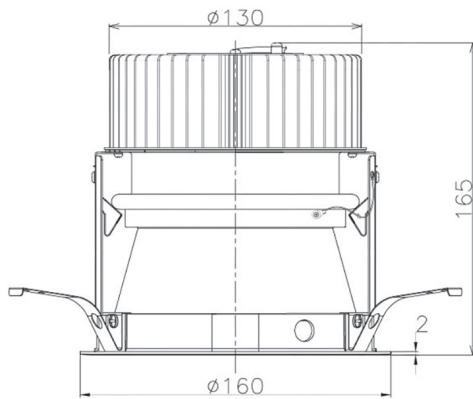

Item no. DD068-3650MB9027D-AS

Series Name: Asymmetric

Installation	Recessed mount
Type	
Fixture wattage	36W
Beam angle	79 x 65 deg.
Color Temp.	2700K
CRI	Ra>90
Luminous	2465 lm
Body	Die-cast aluminum alloy
Body finish	N/A
Trim finish	Black
Reflector finish	Mirror
IP Rate	IP20
Light source	COB module
Input Voltage	AC220~240V
Dimming Type	Non-Dimmable
Certificate	CE, CCC
Cut Hole	150mm

Height (Weight)	Wide flood
78.7W	177 (1.4kg)
58.5W	177 (1.4kg)
55.0W	177 (1.4kg)
42.8W	157 (1.1kg)
36.0W	157 (1.1kg)