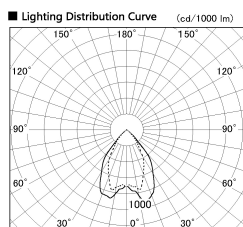

Item no. DD068-3650MB9027D-AS

Series Name: Asymmetric

Installation	Recessed mount
Type	
Fixture wattage	36W
Beam angle	79 x 65 deg.
Color Temp.	2700K
CRI	Ra>90
Luminous	2465 lm
Body	Die-cast aluminum alloy
Body finish	N/A
Trim finish	Black
Reflector finish	Mirror
IP Rate	IP20
Light source	COB module
Input Voltage	AC220~240V
Dimming Type	Non-Dimmable
Certificate	CE, CCC
Cut Hole	150mm

Height (Weight)	Wide flood
78.7W	177 (1.4kg)
58.5W	177 (1.4kg)
55.0W	177 (1.4kg)
42.8W	157 (1.1kg)
36.0W	157 (1.1kg)