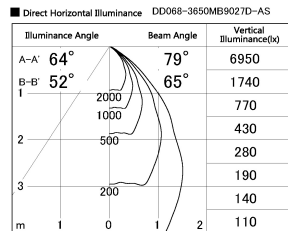

Item no. DD068-3650MB9027D-AS

Series Name: Asymmetric

Installation	Recessed mount
Type	
Fixture wattage	36W
Beam angle	79 x 65 deg.
Color Temp.	2700K
CRI	Ra>90
Luminous	2465 lm
Body	Die-cast aluminum alloy
Body finish	N/A
Trim finish	Black
Reflector finish	Mirror
IP Rate	IP20
Light source	COB module
Input Voltage	AC220~240V
Dimming Type	Non-Dimmable
Certificate	CE, CCC
Cut Hole	150mm

Height (Weight)	Wide flood
78.7W	177 (1.4kg)
58.5W	177 (1.4kg)
55.0W	177 (1.4kg)
42.8W	157 (1.1kg)
36.0W	157 (1.1kg)