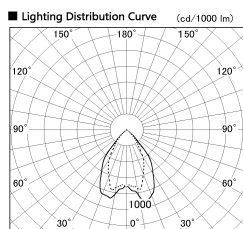

Item no. DD068-3650MB9027D-AS

Series Name: Asymmetric

Installation	Recessed mount
Type	Asymmetric
Fixture wattage	36W
Beam angle	79 x 65 deg.
Color Temp.	2700K
CRI	Ra>90
Luminous	2465 lm
Body	Die-cast aluminum alloy
Body finish	N/A
Trim finish	Black
Reflector finish	Mirror
IP Rate	IP20
Light source	COB module
Input Voltage	AC220~240V
Dimming Type	Non-Dimmable
Certificate	CE, CCC
Cut Hole	150mm

Height (Weight)	Wide flood
78.7W	177 (1.4kg)
58.5W	177 (1.4kg)
55.0W	177 (1.4kg)
42.8W	157 (1.1kg)
36.0W	157 (1.1kg)