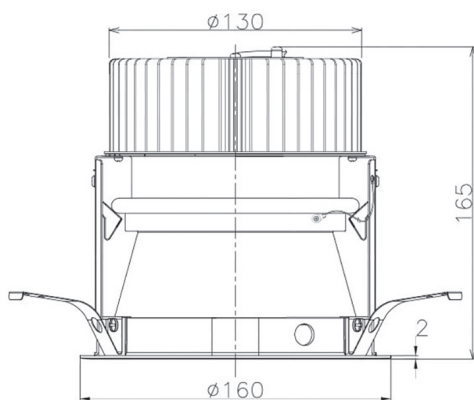

Item no. DD068-3650MB9030D-AS

Series Name: Asymmetric

Installation	Recessed mount
Type	
Fixture wattage	36W
Beam angle	79 x 65 deg.
Color Temp.	3000K
CRI	Ra>90
Luminous	2568 lm
Body	Die-cast aluminum alloy
Body finish	N/A
Trim finish	Black
Reflector finish	Mirror
IP Rate	IP20
Light source	COB module
Input Voltage	AC220~240V
Dimming Type	Non-Dimmable
Certificate	CE, CCC
Cut Hole	150mm

Height (Weight)	Wide flood
78.7W	177 (1.4kg)
58.5W	177 (1.4kg)
55.0W	177 (1.4kg)
42.8W	157 (1.1kg)
36.0W	157 (1.1kg)