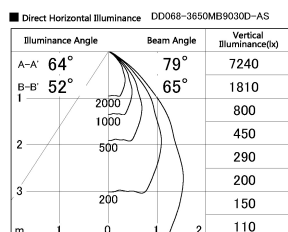

Item no. DD068-3650MB9030D-AS

Series Name: Asymmetric

Installation	Recessed mount
Type	
Fixture wattage	36W
Beam angle	79 x 65 deg.
Color Temp.	3000K
CRI	Ra>90
Luminous	2568 lm
Body	Die-cast aluminum alloy
Body finish	N/A
Trim finish	Black
Reflector finish	Mirror
IP Rate	IP20
Light source	COB module
Input Voltage	AC220~240V
Dimming Type	Non-Dimmable
Certificate	CE, CCC
Cut Hole	150mm

Height (Weight)	Wide flood
78.7W	177 (1.4kg)
58.5W	177 (1.4kg)
55.0W	177 (1.4kg)
42.8W	157 (1.1kg)
36.0W	157 (1.1kg)