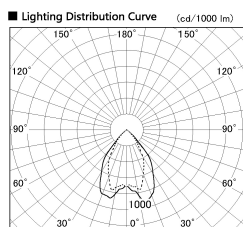

Item no. DD068-3650MB9030D-AS

Series Name: Asymmetric

Installation	Recessed mount
Type	Asymmetric
Fixture wattage	36W
Beam angle	79 x 65 deg.
Color Temp.	3000K
CRI	Ra>90
Luminous	2568 lm
Body	Die-cast aluminum alloy
Body finish	N/A
Trim finish	Black
Reflector finish	Mirror
IP Rate	IP20
Light source	COB module
Input Voltage	AC220~240V
Dimming Type	Non-Dimmable
Certificate	CE, CCC
Cut Hole	150mm

Height (Weight)	Wide flood
78.7W	177 (1.4kg)
58.5W	177 (1.4kg)
55.0W	177 (1.4kg)
42.8W	157 (1.1kg)
36.0W	157 (1.1kg)