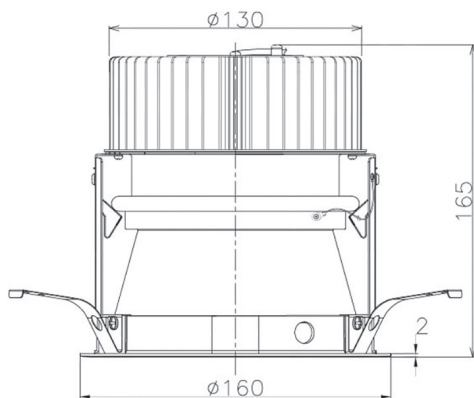

Item no. DD068-3650MB9030D-AS

Series Name: Asymmetric

Installation	Recessed mount
Type	Asymmetric
Fixture wattage	36W
Beam angle	79 x 65 deg.
Color Temp.	3000K
CRI	Ra>90
Luminous	2568 lm
Body	Die-cast aluminum alloy
Body finish	N/A
Trim finish	Black
Reflector finish	Mirror
IP Rate	IP20
Light source	COB module
Input Voltage	AC220~240V
Dimming Type	Non-Dimmable
Certificate	CE, CCC
Cut Hole	150mm

Height (Weight)	Wide flood
78.7W	177 (1.4kg)
58.5W	177 (1.4kg)
55.0W	177 (1.4kg)
42.8W	157 (1.1kg)
36.0W	157 (1.1kg)