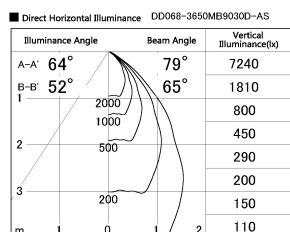

Item no. DD068-3650MB9030D-AS

Series Name: Asymmetric

Installation	Recessed mount
Type	Asymmetric
Fixture wattage	36W
Beam angle	79 x 65 deg.
Color Temp.	3000K
CRI	Ra>90
Luminous	2568 lm
Body	Die-cast aluminum alloy
Body finish	N/A
Trim finish	Black
Reflector finish	Mirror
IP Rate	IP20
Light source	COB module
Input Voltage	AC220~240V
Dimming Type	Non-Dimmable
Certificate	CE, CCC
Cut Hole	150mm

Height (Weight)	Wide flood
78.7W	177 (1.4kg)
58.5W	177 (1.4kg)
55.0W	177 (1.4kg)
42.8W	157 (1.1kg)
36.0W	157 (1.1kg)