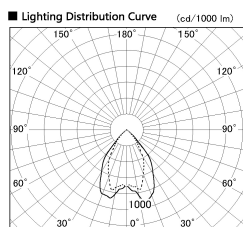

Item no. DD068-3650MB9030D-AS

Series Name: Asymmetric

Installation	Recessed mount
Type	
Fixture wattage	36W
Beam angle	79 x 65 deg.
Color Temp.	3000K
CRI	Ra>90
Luminous	2568 lm
Body	Die-cast aluminum alloy
Body finish	N/A
Trim finish	Black
Reflector finish	Mirror
IP Rate	IP20
Light source	COB module
Input Voltage	AC220~240V
Dimming Type	Non-Dimmable
Certificate	CE, CCC
Cut Hole	150mm

Height (Weight)	Wide flood
78.7W	177 (1.4kg)
58.5W	177 (1.4kg)
55.0W	177 (1.4kg)
42.8W	157 (1.1kg)
36.0W	157 (1.1kg)