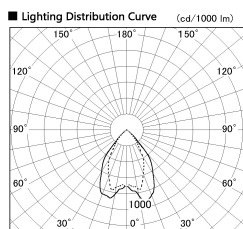

Item no. DD068-3650MB9035D-AS

Series Name: Asymmetric

Installation	Recessed mount
Type	
Fixture wattage	36W
Beam angle	79 x 65 deg.
Color Temp.	3500K
CRI	Ra>90
Luminous	2620 lm
Body	Die-cast aluminum alloy
Body finish	N/A
Trim finish	Black
Reflector finish	Mirror
IP Rate	IP20
Light source	COB module
Input Voltage	AC220~240V
Dimming Type	Non-Dimmable
Certificate	CE, CCC
Cut Hole	150mm

Height (Weight)	Wide flood
78.7W	177 (1.4kg)
58.5W	177 (1.4kg)
55.0W	177 (1.4kg)
42.8W	157 (1.1kg)
36.0W	157 (1.1kg)