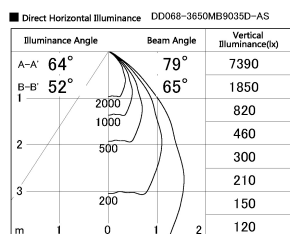

Item no. DD068-3650MB9035D-AS

Series Name: Asymmetric

Installation	Recessed mount
Type	
Fixture wattage	36W
Beam angle	79 x 65 deg.
Color Temp.	3500K
CRI	Ra>90
Luminous	2620 lm
Body	Die-cast aluminum alloy
Body finish	N/A
Trim finish	Black
Reflector finish	Mirror
IP Rate	IP20
Light source	COB module
Input Voltage	AC220~240V
Dimming Type	Non-Dimmable
Certificate	CE, CCC
Cut Hole	150mm

Height (Weight)	Wide flood
78.7W	177 (1.4kg)
58.5W	177 (1.4kg)
55.0W	177 (1.4kg)
42.8W	157 (1.1kg)
36.0W	157 (1.1kg)