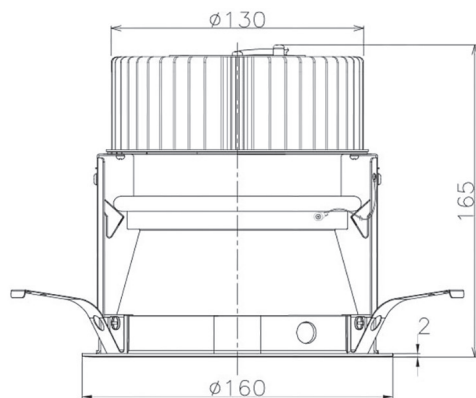

Item no. DD068-3650MB9035D-AS

Series Name: Asymmetric

Installation	Recessed mount
Type	
Fixture wattage	36W
Beam angle	79 x 65 deg.
Color Temp.	3500K
CRI	Ra>90
Luminous	2620 lm
Body	Die-cast aluminum alloy
Body finish	N/A
Trim finish	Black
Reflector finish	Mirror
IP Rate	IP20
Light source	COB module
Input Voltage	AC220~240V
Dimming Type	Non-Dimmable
Certificate	CE, CCC
Cut Hole	150mm

Height (Weight)	Wide flood
78.7W	177 (1.4kg)
58.5W	177 (1.4kg)
55.0W	177 (1.4kg)
42.8W	157 (1.1kg)
36.0W	157 (1.1kg)