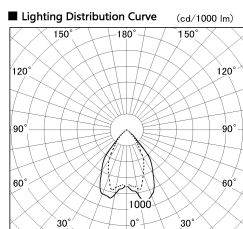

Item no. DD068-3650MB9040D-AS

Series Name: Asymmetric

Installation	Recessed mount
Type	
Fixture wattage	36W
Beam angle	79 x 65 deg.
Color Temp.	4000K
CRI	Ra>90
Luminous	2645 lm
Body	Die-cast aluminum alloy
Body finish	N/A
Trim finish	Black
Reflector finish	Mirror
IP Rate	IP20
Light source	COB module
Input Voltage	AC220~240V
Dimming Type	Non-Dimmable
Certificate	CE, CCC
Cut Hole	150mm

Height (Weight)	Wide flood
78.7W	177 (1.4kg)
58.5W	177 (1.4kg)
55.0W	177 (1.4kg)
42.8W	157 (1.1kg)
36.0W	157 (1.1kg)