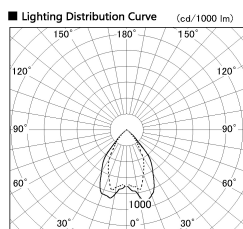

Item no. DD068-3650MB9040D-AS

Series Name: Asymmetric

Installation	Recessed mount
Type	Asymmetric
Fixture wattage	36W
Beam angle	79 x 65 deg.
Color Temp.	4000K
CRI	Ra>90
Luminous	2645 lm
Body	Die-cast aluminum alloy
Body finish	N/A
Trim finish	Black
Reflector finish	Mirror
IP Rate	IP20
Light source	COB module
Input Voltage	AC220~240V
Dimming Type	Non-Dimmable
Certificate	CE, CCC
Cut Hole	150mm

Height (Weight)	Wide flood
78.7W	177 (1.4kg)
58.5W	177 (1.4kg)
55.0W	177 (1.4kg)
42.8W	157 (1.1kg)
36.0W	157 (1.1kg)