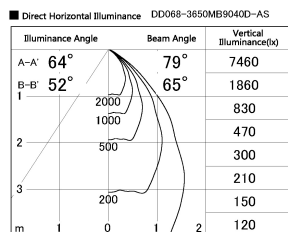

Item no. DD068-3650MB9040D-AS

Series Name: Asymmetric

Installation	Recessed mount
Type	Asymmetric
Fixture wattage	36W
Beam angle	79 x 65 deg.
Color Temp.	4000K
CRI	Ra>90
Luminous	2645 lm
Body	Die-cast aluminum alloy
Body finish	N/A
Trim finish	Black
Reflector finish	Mirror
IP Rate	IP20
Light source	COB module
Input Voltage	AC220~240V
Dimming Type	Non-Dimmable
Certificate	CE, CCC
Cut Hole	150mm

Height (Weight)	Wide flood
78.7W	177 (1.4kg)
58.5W	177 (1.4kg)
55.0W	177 (1.4kg)
42.8W	157 (1.1kg)
36.0W	157 (1.1kg)