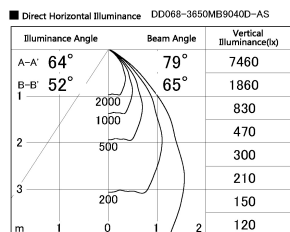

Item no. DD068-3650MB9040D-AS

Series Name: Asymmetric

Installation	Recessed mount
Type	
Fixture wattage	36W
Beam angle	79 x 65 deg.
Color Temp.	4000K
CRI	Ra>90
Luminous	2645 lm
Body	Die-cast aluminum alloy
Body finish	N/A
Trim finish	Black
Reflector finish	Mirror
IP Rate	IP20
Light source	COB module
Input Voltage	AC220~240V
Dimming Type	Non-Dimmable
Certificate	CE, CCC
Cut Hole	150mm

Height (Weight)	Wide flood
78.7W	177 (1.4kg)
58.5W	177 (1.4kg)
55.0W	177 (1.4kg)
42.8W	157 (1.1kg)
36.0W	157 (1.1kg)