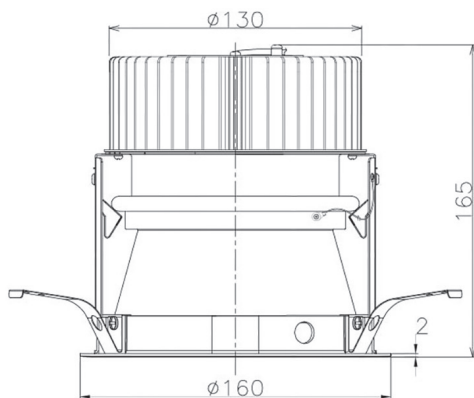

Item no. DD068-3650MB9040D-AS

Series Name: Asymmetric

Installation	Recessed mount
Type	Asymmetric
Fixture wattage	36W
Beam angle	79 x 65 deg.
Color Temp.	4000K
CRI	Ra>90
Luminous	2645 lm
Body	Die-cast aluminum alloy
Body finish	N/A
Trim finish	Black
Reflector finish	Mirror
IP Rate	IP20
Light source	COB module
Input Voltage	AC220~240V
Dimming Type	Non-Dimmable
Certificate	CE, CCC
Cut Hole	150mm

Height (Weight)	Wide flood
78.7W	177 (1.4kg)
58.5W	177 (1.4kg)
55.0W	177 (1.4kg)
42.8W	157 (1.1kg)
36.0W	157 (1.1kg)