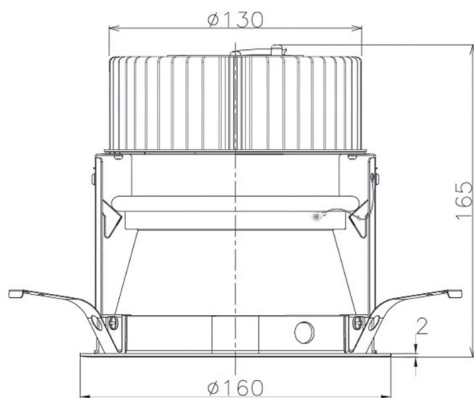

Item no. DD068-3650MB9040D-AS

Series Name: Asymmetric

Installation	Recessed mount
Type	
Fixture wattage	36W
Beam angle	79 x 65 deg.
Color Temp.	4000K
CRI	Ra>90
Luminous	2645 lm
Body	Die-cast aluminum alloy
Body finish	N/A
Trim finish	Black
Reflector finish	Mirror
IP Rate	IP20
Light source	COB module
Input Voltage	AC220~240V
Dimming Type	Non-Dimmable
Certificate	CE, CCC
Cut Hole	150mm

Height (Weight)	Wide flood
78.7W	177 (1.4kg)
58.5W	177 (1.4kg)
55.0W	177 (1.4kg)
42.8W	157 (1.1kg)
36.0W	157 (1.1kg)