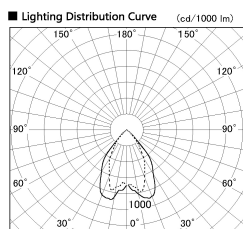

Item no. DD068-4250MB8027D-AS

Series Name: Asymmetric

Installation	Recessed mount
Type	
Fixture wattage	42.8W
Beam angle	80 x 64 deg.
Color Temp.	2700K
CRI	Ra>80
Luminous	3316 lm
Body	Die-cast aluminum alloy
Body finish	N/A
Trim finish	Black
Reflector finish	Mirror
IP Rate	IP20
Light source	COB module
Input Voltage	AC220~240V
Dimming Type	Non-Dimmable
Certificate	CE, CCC
Cut Hole	150mm

Height (Weight)	Wide flood
78.7W	177 (1.4kg)
58.5W	177 (1.4kg)
55.0W	177 (1.4kg)
42.8W	157 (1.1kg)
36.0W	157 (1.1kg)