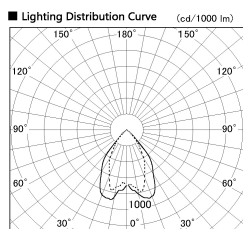

Item no. DD068-4250MB8027D-AS

Series Name: Asymmetric

Installation	Recessed mount
Type	Asymmetric
Fixture wattage	42.8W
Beam angle	80 x 64 deg.
Color Temp.	2700K
CRI	Ra>80
Luminous	3316 lm
Body	Die-cast aluminum alloy
Body finish	N/A
Trim finish	Black
Reflector finish	Mirror
IP Rate	IP20
Light source	COB module
Input Voltage	AC220~240V
Dimming Type	Non-Dimmable
Certificate	CE, CCC
Cut Hole	150mm

Height (Weight)	Wide flood
78.7W	177 (1.4kg)
58.5W	177 (1.4kg)
55.0W	177 (1.4kg)
42.8W	157 (1.1kg)
36.0W	157 (1.1kg)