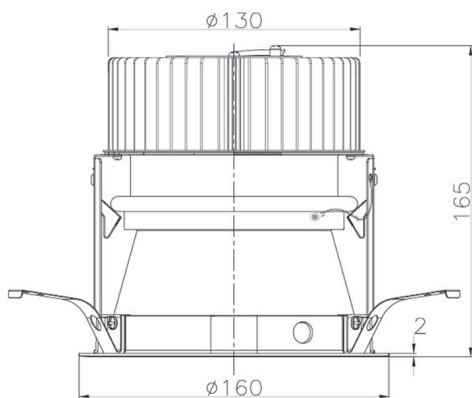

Item no. DD068-4250MB8027D-AS

Series Name: Asymmetric

Installation	Recessed mount
Type	Asymmetric
Fixture wattage	42.8W
Beam angle	80 x 64 deg.
Color Temp.	2700K
CRI	Ra>80
Luminous	3316 lm
Body	Die-cast aluminum alloy
Body finish	N/A
Trim finish	Black
Reflector finish	Mirror
IP Rate	IP20
Light source	COB module
Input Voltage	AC220~240V
Dimming Type	Non-Dimmable
Certificate	CE, CCC
Cut Hole	150mm

Height (Weight)	Wide flood
78.7W	177 (1.4kg)
58.5W	177 (1.4kg)
55.0W	177 (1.4kg)
42.8W	157 (1.1kg)
36.0W	157 (1.1kg)