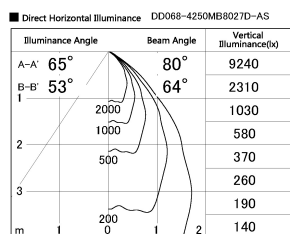

Item no. DD068-4250MB8027D-AS

Series Name: Asymmetric

Installation	Recessed mount
Type	
Fixture wattage	42.8W
Beam angle	80 x 64 deg.
Color Temp.	2700K
CRI	Ra>80
Luminous	3316 lm
Body	Die-cast aluminum alloy
Body finish	N/A
Trim finish	Black
Reflector finish	Mirror
IP Rate	IP20
Light source	COB module
Input Voltage	AC220~240V
Dimming Type	Non-Dimmable
Certificate	CE, CCC
Cut Hole	150mm

Height (Weight)	Wide flood
78.7W	177 (1.4kg)
58.5W	177 (1.4kg)
55.0W	177 (1.4kg)
42.8W	157 (1.1kg)
36.0W	157 (1.1kg)