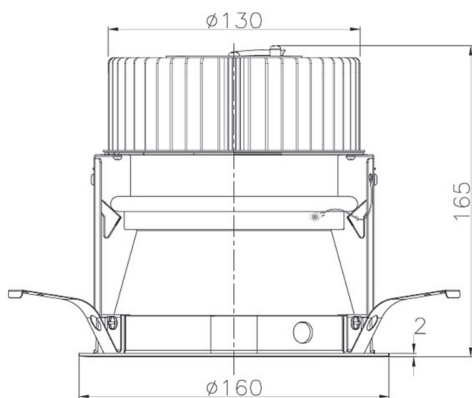

Item no. DD068-4250MB8027D-AS

Series Name: Asymmetric

Installation	Recessed mount
Type	
Fixture wattage	42.8W
Beam angle	80 x 64 deg.
Color Temp.	2700K
CRI	Ra>80
Luminous	3316 lm
Body	Die-cast aluminum alloy
Body finish	N/A
Trim finish	Black
Reflector finish	Mirror
IP Rate	IP20
Light source	COB module
Input Voltage	AC220~240V
Dimming Type	Non-Dimmable
Certificate	CE, CCC
Cut Hole	150mm

Height (Weight)	Wide flood
78.7W	177 (1.4kg)
58.5W	177 (1.4kg)
55.0W	177 (1.4kg)
42.8W	157 (1.1kg)
36.0W	157 (1.1kg)