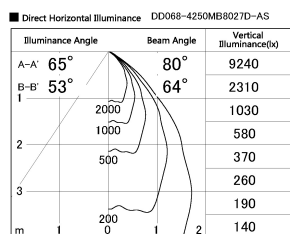

Item no. DD068-4250MB8027D-AS

Series Name: Asymmetric

Installation	Recessed mount
Type	Asymmetric
Fixture wattage	42.8W
Beam angle	80 x 64 deg.
Color Temp.	2700K
CRI	Ra>80
Luminous	3316 lm
Body	Die-cast aluminum alloy
Body finish	N/A
Trim finish	Black
Reflector finish	Mirror
IP Rate	IP20
Light source	COB module
Input Voltage	AC220~240V
Dimming Type	Non-Dimmable
Certificate	CE, CCC
Cut Hole	150mm

Height (Weight)	Wide flood
78.7W	177 (1.4kg)
58.5W	177 (1.4kg)
55.0W	177 (1.4kg)
42.8W	157 (1.1kg)
36.0W	157 (1.1kg)