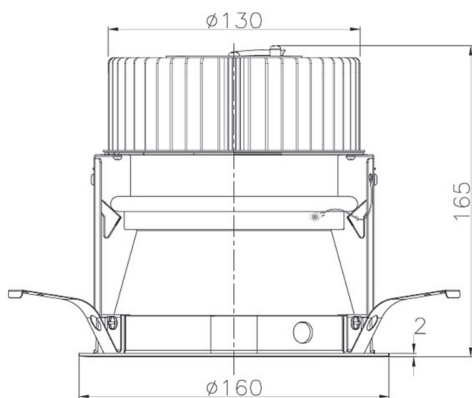

Item no. DD068-4250MB8030D-AS

Series Name: Asymmetric

Installation	Recessed mount
Type	
Fixture wattage	42.8W
Beam angle	80 x 64 deg.
Color Temp.	3000K
CRI	Ra>80
Luminous	3454 lm
Body	Die-cast aluminum alloy
Body finish	N/A
Trim finish	Black
Reflector finish	Mirror
IP Rate	IP20
Light source	COB module
Input Voltage	AC220~240V
Dimming Type	Non-Dimmable
Certificate	CE, CCC
Cut Hole	150mm

Height (Weight)	Wide flood
78.7W	177 (1.4kg)
58.5W	177 (1.4kg)
55.0W	177 (1.4kg)
42.8W	157 (1.1kg)
36.0W	157 (1.1kg)