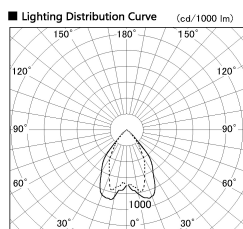

Item no. DD068-4250MB8030D-AS

Series Name: Asymmetric

Installation	Recessed mount
Type	
Fixture wattage	42.8W
Beam angle	80 x 64 deg.
Color Temp.	3000K
CRI	Ra>80
Luminous	3454 lm
Body	Die-cast aluminum alloy
Body finish	N/A
Trim finish	Black
Reflector finish	Mirror
IP Rate	IP20
Light source	COB module
Input Voltage	AC220~240V
Dimming Type	Non-Dimmable
Certificate	CE, CCC
Cut Hole	150mm

Height (Weight)	Wide flood
78.7W	177 (1.4kg)
58.5W	177 (1.4kg)
55.0W	177 (1.4kg)
42.8W	157 (1.1kg)
36.0W	157 (1.1kg)