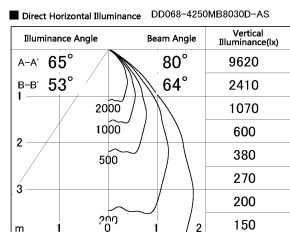

Item no. DD068-4250MB8030D-AS

Series Name: Asymmetric

Installation	Recessed mount
Type	
Fixture wattage	42.8W
Beam angle	80 x 64 deg.
Color Temp.	3000K
CRI	Ra>80
Luminous	3454 lm
Body	Die-cast aluminum alloy
Body finish	N/A
Trim finish	Black
Reflector finish	Mirror
IP Rate	IP20
Light source	COB module
Input Voltage	AC220~240V
Dimming Type	Non-Dimmable
Certificate	CE, CCC
Cut Hole	150mm

Height (Weight)	Wide flood
78.7W	177 (1.4kg)
58.5W	177 (1.4kg)
55.0W	177 (1.4kg)
42.8W	157 (1.1kg)
36.0W	157 (1.1kg)