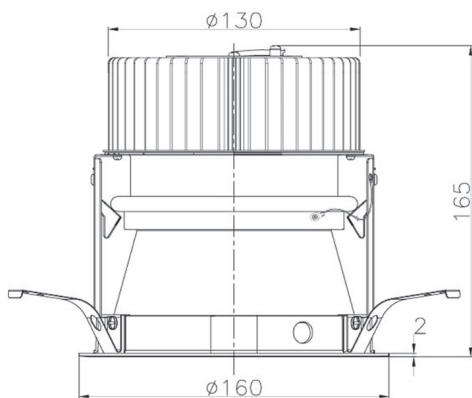

Item no. DD068-4250MB8030D-AS

Series Name: Asymmetric

Installation	Recessed mount
Type	Asymmetric
Fixture wattage	42.8W
Beam angle	80 x 64 deg.
Color Temp.	3000K
CRI	Ra>80
Luminous	3454 lm
Body	Die-cast aluminum alloy
Body finish	N/A
Trim finish	Black
Reflector finish	Mirror
IP Rate	IP20
Light source	COB module
Input Voltage	AC220~240V
Dimming Type	Non-Dimmable
Certificate	CE, CCC
Cut Hole	150mm

Height (Weight)	Wide flood
78.7W	177 (1.4kg)
58.5W	177 (1.4kg)
55.0W	177 (1.4kg)
42.8W	157 (1.1kg)
36.0W	157 (1.1kg)