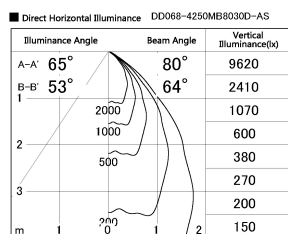

Item no. DD068-4250MB8030D-AS

Series Name: Asymmetric

Installation	Recessed mount
Type	Asymmetric
Fixture wattage	42.8W
Beam angle	80 x 64 deg.
Color Temp.	3000K
CRI	Ra>80
Luminous	3454 lm
Body	Die-cast aluminum alloy
Body finish	N/A
Trim finish	Black
Reflector finish	Mirror
IP Rate	IP20
Light source	COB module
Input Voltage	AC220~240V
Dimming Type	Non-Dimmable
Certificate	CE, CCC
Cut Hole	150mm

Height (Weight)	Wide flood
78.7W	177 (1.4kg)
58.5W	177 (1.4kg)
55.0W	177 (1.4kg)
42.8W	157 (1.1kg)
36.0W	157 (1.1kg)