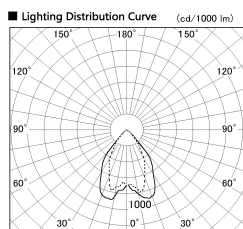

Item no. DD068-4250MB8030D-AS

Series Name: Asymmetric

Installation	Recessed mount
Type	Asymmetric
Fixture wattage	42.8W
Beam angle	80 x 64 deg.
Color Temp.	3000K
CRI	Ra>80
Luminous	3454 lm
Body	Die-cast aluminum alloy
Body finish	N/A
Trim finish	Black
Reflector finish	Mirror
IP Rate	IP20
Light source	COB module
Input Voltage	AC220~240V
Dimming Type	Non-Dimmable
Certificate	CE, CCC
Cut Hole	150mm

Height (Weight)	Wide flood
78.7W	177 (1.4kg)
58.5W	177 (1.4kg)
55.0W	177 (1.4kg)
42.8W	157 (1.1kg)
36.0W	157 (1.1kg)