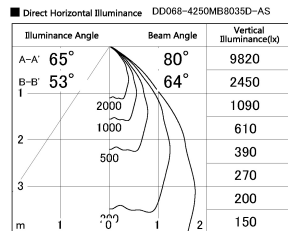

Item no. DD068-4250MB8035D-AS

Series Name: Asymmetric

Installation	Recessed mount
Type	
Fixture wattage	42.8W
Beam angle	80 x 64 deg.
Color Temp.	3500K
CRI	Ra>80
Luminous	3523 lm
Body	Die-cast aluminum alloy
Body finish	N/A
Trim finish	Black
Reflector finish	Mirror
IP Rate	IP20
Light source	COB module
Input Voltage	AC220~240V
Dimming Type	Non-Dimmable
Certificate	CE, CCC
Cut Hole	150mm

Height (Weight)	Wide flood
78.7W	177 (1.4kg)
58.5W	177 (1.4kg)
55.0W	177 (1.4kg)
42.8W	157 (1.1kg)
36.0W	157 (1.1kg)