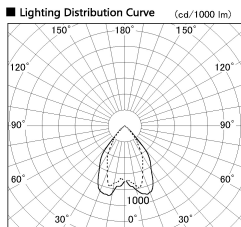

Item no. DD068-4250MB8035D-AS

Series Name: Asymmetric

Installation	Recessed mount
Type	
Fixture wattage	42.8W
Beam angle	80 x 64 deg.
Color Temp.	3500K
CRI	Ra>80
Luminous	3523 lm
Body	Die-cast aluminum alloy
Body finish	N/A
Trim finish	Black
Reflector finish	Mirror
IP Rate	IP20
Light source	COB module
Input Voltage	AC220~240V
Dimming Type	Non-Dimmable
Certificate	CE, CCC
Cut Hole	150mm

Height (Weight)	Wide flood
78.7W	177 (1.4kg)
58.5W	177 (1.4kg)
55.0W	177 (1.4kg)
42.8W	157 (1.1kg)
36.0W	157 (1.1kg)