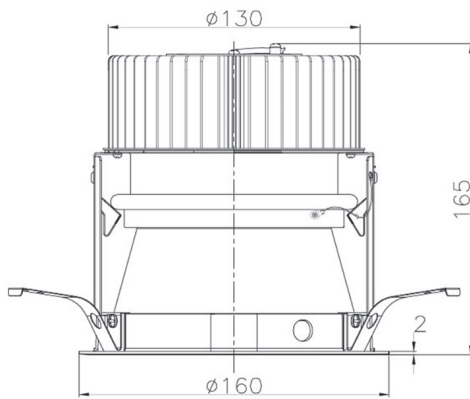

Item no. DD068-4250MB8035D-AS

Series Name: Asymmetric

Installation	Recessed mount
Type	
Fixture wattage	42.8W
Beam angle	80 x 64 deg.
Color Temp.	3500K
CRI	Ra>80
Luminous	3523 lm
Body	Die-cast aluminum alloy
Body finish	N/A
Trim finish	Black
Reflector finish	Mirror
IP Rate	IP20
Light source	COB module
Input Voltage	AC220~240V
Dimming Type	Non-Dimmable
Certificate	CE, CCC
Cut Hole	150mm

Height (Weight)	Wide flood
78.7W	177 (1.4kg)
58.5W	177 (1.4kg)
55.0W	177 (1.4kg)
42.8W	157 (1.1kg)
36.0W	157 (1.1kg)