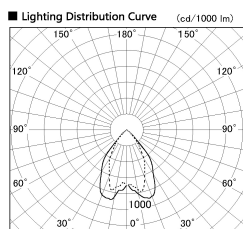

Item no. DD068-4250MB8040D-AS

Series Name: Asymmetric

Installation	Recessed mount
Type	
Fixture wattage	42.8W
Beam angle	80 x 64 deg.
Color Temp.	4000K
CRI	Ra>80
Luminous	3558 lm
Body	Die-cast aluminum alloy
Body finish	N/A
Trim finish	Black
Reflector finish	Mirror
IP Rate	IP20
Light source	COB module
Input Voltage	AC220~240V
Dimming Type	Non-Dimmable
Certificate	CE, CCC
Cut Hole	150mm

Height (Weight)	Wide flood
78.7W	177 (1.4kg)
58.5W	177 (1.4kg)
55.0W	177 (1.4kg)
42.8W	157 (1.1kg)
36.0W	157 (1.1kg)