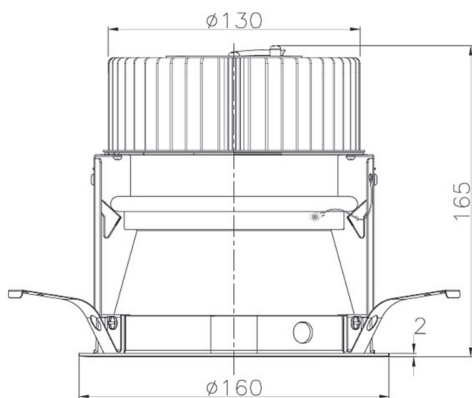

Item no. DD068-4250MB8040D-AS

Series Name: Asymmetric

Installation	Recessed mount
Type	
Fixture wattage	42.8W
Beam angle	80 x 64 deg.
Color Temp.	4000K
CRI	Ra>80
Luminous	3558 lm
Body	Die-cast aluminum alloy
Body finish	N/A
Trim finish	Black
Reflector finish	Mirror
IP Rate	IP20
Light source	COB module
Input Voltage	AC220~240V
Dimming Type	Non-Dimmable
Certificate	CE, CCC
Cut Hole	150mm

Height (Weight)	Wide flood
78.7W	177 (1.4kg)
58.5W	177 (1.4kg)
55.0W	177 (1.4kg)
42.8W	157 (1.1kg)
36.0W	157 (1.1kg)