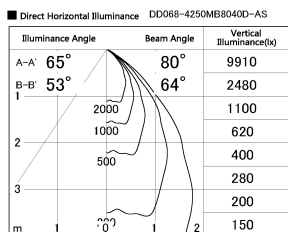

Item no. DD068-4250MB8040D-AS

Series Name: Asymmetric

Installation	Recessed mount
Type	
Fixture wattage	42.8W
Beam angle	80 x 64 deg.
Color Temp.	4000K
CRI	Ra>80
Luminous	3558 lm
Body	Die-cast aluminum alloy
Body finish	N/A
Trim finish	Black
Reflector finish	Mirror
IP Rate	IP20
Light source	COB module
Input Voltage	AC220~240V
Dimming Type	Non-Dimmable
Certificate	CE, CCC
Cut Hole	150mm

Height (Weight)	Wide flood
78.7W	177 (1.4kg)
58.5W	177 (1.4kg)
55.0W	177 (1.4kg)
42.8W	157 (1.1kg)
36.0W	157 (1.1kg)