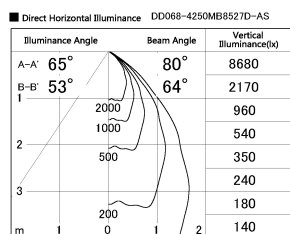

Item no. DD068-4250MB8527D-AS

Series Name: Asymmetric

Installation	Recessed mount
Type	
Fixture wattage	42.8W
Beam angle	80 x 64 deg.
Color Temp.	2700K
CRI	Ra>85
Luminous	3117 lm
Body	Die-cast aluminum alloy
Body finish	N/A
Trim finish	Black
Reflector finish	Mirror
IP Rate	IP20
Light source	COB module
Input Voltage	AC220~240V
Dimming Type	Non-Dimmable
Certificate	CE, CCC
Cut Hole	150mm

Height (Weight)	Wide flood
78.7W	177 (1.4kg)
58.5W	177 (1.4kg)
55.0W	177 (1.4kg)
42.8W	157 (1.1kg)
36.0W	157 (1.1kg)