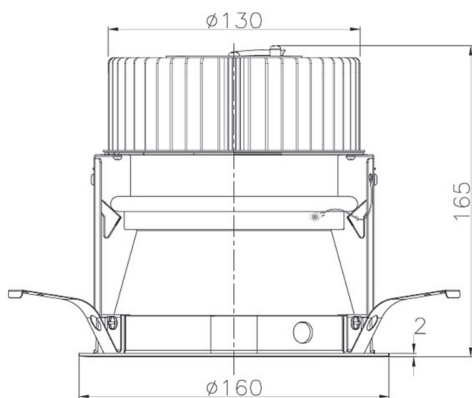

Item no. DD068-4250MB8527D-AS

Series Name: Asymmetric

Installation	Recessed mount
Type	
Fixture wattage	42.8W
Beam angle	80 x 64 deg.
Color Temp.	2700K
CRI	Ra>85
Luminous	3117 lm
Body	Die-cast aluminum alloy
Body finish	N/A
Trim finish	Black
Reflector finish	Mirror
IP Rate	IP20
Light source	COB module
Input Voltage	AC220~240V
Dimming Type	Non-Dimmable
Certificate	CE, CCC
Cut Hole	150mm

Height (Weight)	Wide flood
78.7W	177 (1.4kg)
58.5W	177 (1.4kg)
55.0W	177 (1.4kg)
42.8W	157 (1.1kg)
36.0W	157 (1.1kg)