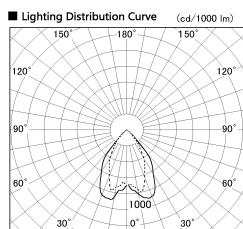

Item no. DD068-4250MB8527D-AS

Series Name: Asymmetric

Installation	Recessed mount
Type	
Fixture wattage	42.8W
Beam angle	80 x 64 deg.
Color Temp.	2700K
CRI	Ra>85
Luminous	3117 lm
Body	Die-cast aluminum alloy
Body finish	N/A
Trim finish	Black
Reflector finish	Mirror
IP Rate	IP20
Light source	COB module
Input Voltage	AC220~240V
Dimming Type	Non-Dimmable
Certificate	CE, CCC
Cut Hole	150mm

Height (Weight)	Wide flood
78.7W	177 (1.4kg)
58.5W	177 (1.4kg)
55.0W	177 (1.4kg)
42.8W	157 (1.1kg)
36.0W	157 (1.1kg)