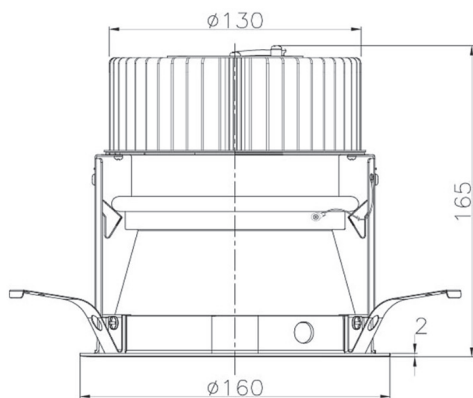

Item no. DD068-4250MB8530D-AS

Series Name: Asymmetric

Installation	Recessed mount
Type	
Fixture wattage	42.8W
Beam angle	80 x 64 deg.
Color Temp.	3000K
CRI	Ra>85
Luminous	3247 lm
Body	Die-cast aluminum alloy
Body finish	N/A
Trim finish	Black
Reflector finish	Mirror
IP Rate	IP20
Light source	COB module
Input Voltage	AC220~240V
Dimming Type	Non-Dimmable
Certificate	CE, CCC
Cut Hole	150mm

Height (Weight)	Wide flood
78.7W	177 (1.4kg)
58.5W	177 (1.4kg)
55.0W	177 (1.4kg)
42.8W	157 (1.1kg)
36.0W	157 (1.1kg)