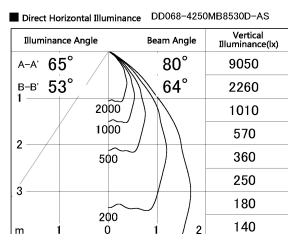

Item no. DD068-4250MB8530D-AS

Series Name: Asymmetric

Installation	Recessed mount
Type	
Fixture wattage	42.8W
Beam angle	80 x 64 deg.
Color Temp.	3000K
CRI	Ra>85
Luminous	3247 lm
Body	Die-cast aluminum alloy
Body finish	N/A
Trim finish	Black
Reflector finish	Mirror
IP Rate	IP20
Light source	COB module
Input Voltage	AC220~240V
Dimming Type	Non-Dimmable
Certificate	CE, CCC
Cut Hole	150mm

Height (Weight)	Wide flood
78.7W	177 (1.4kg)
58.5W	177 (1.4kg)
55.0W	177 (1.4kg)
42.8W	157 (1.1kg)
36.0W	157 (1.1kg)