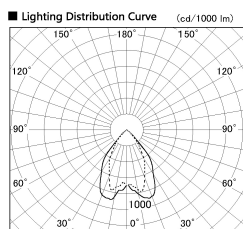

Item no. DD068-4250MB8530D-AS

Series Name: Asymmetric

Installation	Recessed mount
Type	
Fixture wattage	42.8W
Beam angle	80 x 64 deg.
Color Temp.	3000K
CRI	Ra>85
Luminous	3247 lm
Body	Die-cast aluminum alloy
Body finish	N/A
Trim finish	Black
Reflector finish	Mirror
IP Rate	IP20
Light source	COB module
Input Voltage	AC220~240V
Dimming Type	Non-Dimmable
Certificate	CE, CCC
Cut Hole	150mm

Height (Weight)	Wide flood
78.7W	177 (1.4kg)
58.5W	177 (1.4kg)
55.0W	177 (1.4kg)
42.8W	157 (1.1kg)
36.0W	157 (1.1kg)