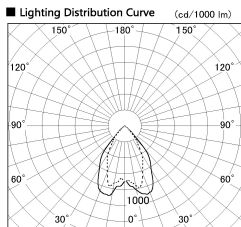

Item no. DD068-4250MB8535D-AS

Series Name: Asymmetric

Installation	Recessed mount
Type	
Fixture wattage	42.8W
Beam angle	80 x 64 deg.
Color Temp.	3500K
CRI	Ra>85
Luminous	3312 lm
Body	Die-cast aluminum alloy
Body finish	N/A
Trim finish	Black
Reflector finish	Mirror
IP Rate	IP20
Light source	COB module
Input Voltage	AC220~240V
Dimming Type	Non-Dimmable
Certificate	CE, CCC
Cut Hole	150mm

Height (Weight)	Wide flood
78.7W	177 (1.4kg)
58.5W	177 (1.4kg)
55.0W	177 (1.4kg)
42.8W	157 (1.1kg)
36.0W	157 (1.1kg)