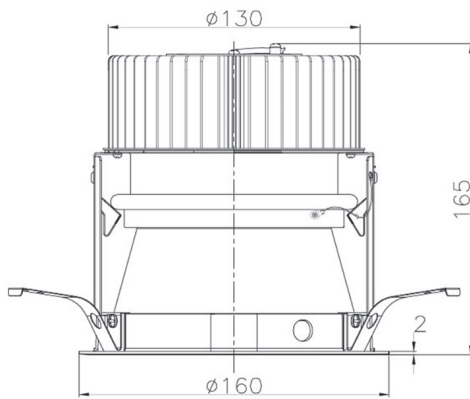

Item no. DD068-4250MB8535D-AS

Series Name: Asymmetric

Installation	Recessed mount
Type	
Fixture wattage	42.8W
Beam angle	80 x 64 deg.
Color Temp.	3500K
CRI	Ra>85
Luminous	3312 lm
Body	Die-cast aluminum alloy
Body finish	N/A
Trim finish	Black
Reflector finish	Mirror
IP Rate	IP20
Light source	COB module
Input Voltage	AC220~240V
Dimming Type	Non-Dimmable
Certificate	CE, CCC
Cut Hole	150mm

Height (Weight)	Wide flood
78.7W	177 (1.4kg)
58.5W	177 (1.4kg)
55.0W	177 (1.4kg)
42.8W	157 (1.1kg)
36.0W	157 (1.1kg)