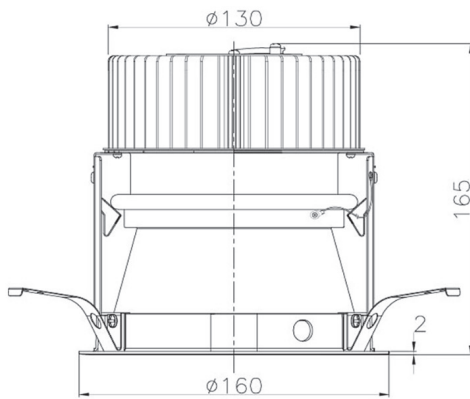

Item no. DD068-4250MB8535D-AS

Series Name: Asymmetric

Installation	Recessed mount
Type	Asymmetric
Fixture wattage	42.8W
Beam angle	80 x 64 deg.
Color Temp.	3500K
CRI	Ra>85
Luminous	3312 lm
Body	Die-cast aluminum alloy
Body finish	N/A
Trim finish	Black
Reflector finish	Mirror
IP Rate	IP20
Light source	COB module
Input Voltage	AC220~240V
Dimming Type	Non-Dimmable
Certificate	CE, CCC
Cut Hole	150mm

Height (Weight)	Wide flood
78.7W	177 (1.4kg)
58.5W	177 (1.4kg)
55.0W	177 (1.4kg)
42.8W	157 (1.1kg)
36.0W	157 (1.1kg)