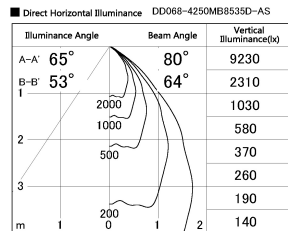

Item no. DD068-4250MB8535D-AS

Series Name: Asymmetric

Installation	Recessed mount
Type	
Fixture wattage	42.8W
Beam angle	80 x 64 deg.
Color Temp.	3500K
CRI	Ra>85
Luminous	3312 lm
Body	Die-cast aluminum alloy
Body finish	N/A
Trim finish	Black
Reflector finish	Mirror
IP Rate	IP20
Light source	COB module
Input Voltage	AC220~240V
Dimming Type	Non-Dimmable
Certificate	CE, CCC
Cut Hole	150mm

Height (Weight)	Wide flood
78.7W	177 (1.4kg)
58.5W	177 (1.4kg)
55.0W	177 (1.4kg)
42.8W	157 (1.1kg)
36.0W	157 (1.1kg)