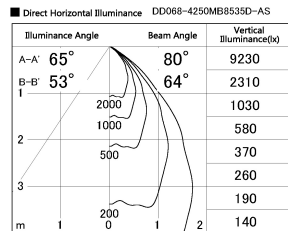

Item no. DD068-4250MB8535D-AS

Series Name: Asymmetric

Installation	Recessed mount
Type	Asymmetric
Fixture wattage	42.8W
Beam angle	80 x 64 deg.
Color Temp.	3500K
CRI	Ra>85
Luminous	3312 lm
Body	Die-cast aluminum alloy
Body finish	N/A
Trim finish	Black
Reflector finish	Mirror
IP Rate	IP20
Light source	COB module
Input Voltage	AC220~240V
Dimming Type	Non-Dimmable
Certificate	CE, CCC
Cut Hole	150mm

Height (Weight)	Wide flood
78.7W	177 (1.4kg)
58.5W	177 (1.4kg)
55.0W	177 (1.4kg)
42.8W	157 (1.1kg)
36.0W	157 (1.1kg)