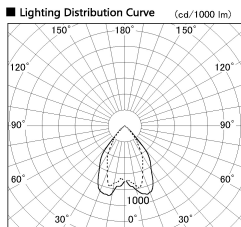

Item no. DD068-4250MB8535D-AS

Series Name: Asymmetric

Installation	Recessed mount
Type	Asymmetric
Fixture wattage	42.8W
Beam angle	80 x 64 deg.
Color Temp.	3500K
CRI	Ra>85
Luminous	3312 lm
Body	Die-cast aluminum alloy
Body finish	N/A
Trim finish	Black
Reflector finish	Mirror
IP Rate	IP20
Light source	COB module
Input Voltage	AC220~240V
Dimming Type	Non-Dimmable
Certificate	CE, CCC
Cut Hole	150mm

Height (Weight)	Wide flood
78.7W	177 (1.4kg)
58.5W	177 (1.4kg)
55.0W	177 (1.4kg)
42.8W	157 (1.1kg)
36.0W	157 (1.1kg)