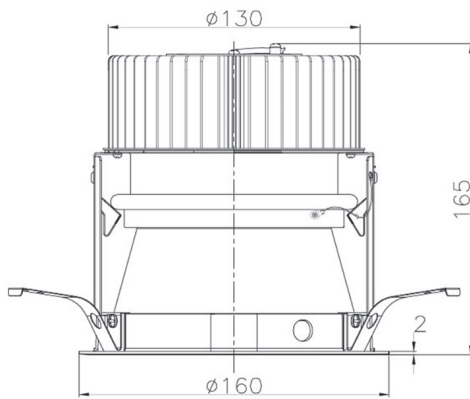

Item no. DD068-4250MB8540D-AS

Series Name: Asymmetric

Installation	Recessed mount
Type	
Fixture wattage	42.8W
Beam angle	80 x 64 deg.
Color Temp.	4000K
CRI	Ra>85
Luminous	3344 lm
Body	Die-cast aluminum alloy
Body finish	N/A
Trim finish	Black
Reflector finish	Mirror
IP Rate	IP20
Light source	COB module
Input Voltage	AC220~240V
Dimming Type	Non-Dimmable
Certificate	CE, CCC
Cut Hole	150mm

Height (Weight)	Wide flood
78.7W	177 (1.4kg)
58.5W	177 (1.4kg)
55.0W	177 (1.4kg)
42.8W	157 (1.1kg)
36.0W	157 (1.1kg)