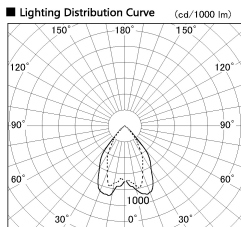

Item no. DD068-4250MB8540D-AS

Series Name: Asymmetric

Installation	Recessed mount
Type	
Fixture wattage	42.8W
Beam angle	80 x 64 deg.
Color Temp.	4000K
CRI	Ra>85
Luminous	3344 lm
Body	Die-cast aluminum alloy
Body finish	N/A
Trim finish	Black
Reflector finish	Mirror
IP Rate	IP20
Light source	COB module
Input Voltage	AC220~240V
Dimming Type	Non-Dimmable
Certificate	CE, CCC
Cut Hole	150mm

Height (Weight)	Wide flood
78.7W	177 (1.4kg)
58.5W	177 (1.4kg)
55.0W	177 (1.4kg)
42.8W	157 (1.1kg)
36.0W	157 (1.1kg)