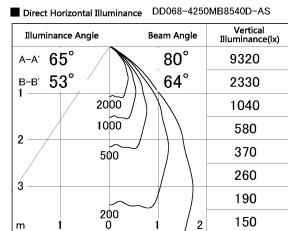

Item no. DD068-4250MB8540D-AS

Series Name: Asymmetric

Installation	Recessed mount
Type	
Fixture wattage	42.8W
Beam angle	80 x 64 deg.
Color Temp.	4000K
CRI	Ra>85
Luminous	3344 lm
Body	Die-cast aluminum alloy
Body finish	N/A
Trim finish	Black
Reflector finish	Mirror
IP Rate	IP20
Light source	COB module
Input Voltage	AC220~240V
Dimming Type	Non-Dimmable
Certificate	CE, CCC
Cut Hole	150mm

Height (Weight)	Wide flood
78.7W	177 (1.4kg)
58.5W	177 (1.4kg)
55.0W	177 (1.4kg)
42.8W	157 (1.1kg)
36.0W	157 (1.1kg)