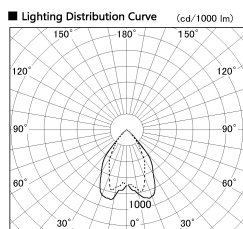

Item no. DD068-4250MB9027D-AS

Series Name: Asymmetric

Installation	Recessed mount
Type	
Fixture wattage	42.8W
Beam angle	80 x 64 deg.
Color Temp.	2700K
CRI	Ra>90
Luminous	2834 lm
Body	Die-cast aluminum alloy
Body finish	N/A
Trim finish	Black
Reflector finish	Mirror
IP Rate	IP20
Light source	COB module
Input Voltage	AC220~240V
Dimming Type	Non-Dimmable
Certificate	CE, CCC
Cut Hole	150mm

Height (Weight)	Wide flood
78.7W	177 (1.4kg)
58.5W	177 (1.4kg)
55.0W	177 (1.4kg)
42.8W	157 (1.1kg)
36.0W	157 (1.1kg)