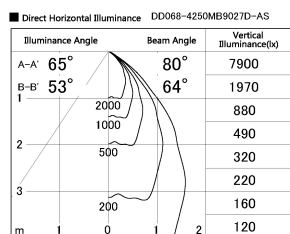

Item no. DD068-4250MB9027D-AS

Series Name: Asymmetric

Installation	Recessed mount
Type	
Fixture wattage	42.8W
Beam angle	80 x 64 deg.
Color Temp.	2700K
CRI	Ra>90
Luminous	2834 lm
Body	Die-cast aluminum alloy
Body finish	N/A
Trim finish	Black
Reflector finish	Mirror
IP Rate	IP20
Light source	COB module
Input Voltage	AC220~240V
Dimming Type	Non-Dimmable
Certificate	CE, CCC
Cut Hole	150mm

Height (Weight)	Wide flood
78.7W	177 (1.4kg)
58.5W	177 (1.4kg)
55.0W	177 (1.4kg)
42.8W	157 (1.1kg)
36.0W	157 (1.1kg)