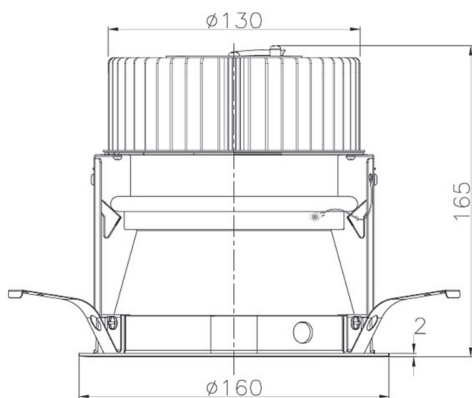

Item no. DD068-4250MB9027D-AS

Series Name: Asymmetric

Installation	Recessed mount
Type	
Fixture wattage	42.8W
Beam angle	80 x 64 deg.
Color Temp.	2700K
CRI	Ra>90
Luminous	2834 lm
Body	Die-cast aluminum alloy
Body finish	N/A
Trim finish	Black
Reflector finish	Mirror
IP Rate	IP20
Light source	COB module
Input Voltage	AC220~240V
Dimming Type	Non-Dimmable
Certificate	CE, CCC
Cut Hole	150mm

Height (Weight)	Wide flood
78.7W	177 (1.4kg)
58.5W	177 (1.4kg)
55.0W	177 (1.4kg)
42.8W	157 (1.1kg)
36.0W	157 (1.1kg)