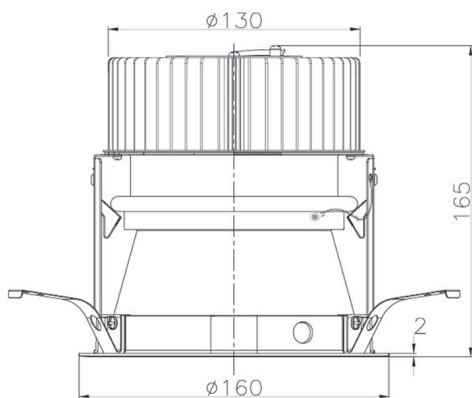

Item no. DD068-4250MB9030D-AS

Series Name: Asymmetric

Installation	Recessed mount
Type	
Fixture wattage	42.8W
Beam angle	80 x 64 deg.
Color Temp.	3000K
CRI	Ra>90
Luminous	2952 lm
Body	Die-cast aluminum alloy
Body finish	N/A
Trim finish	Black
Reflector finish	Mirror
IP Rate	IP20
Light source	COB module
Input Voltage	AC220~240V
Dimming Type	Non-Dimmable
Certificate	CE, CCC
Cut Hole	150mm

Height (Weight)	Wide flood
78.7W	177 (1.4kg)
58.5W	177 (1.4kg)
55.0W	177 (1.4kg)
42.8W	157 (1.1kg)
36.0W	157 (1.1kg)