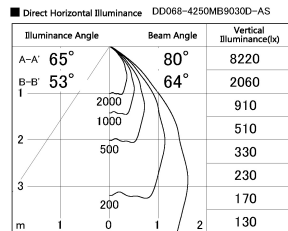

Item no. DD068-4250MB9030D-AS

Series Name: Asymmetric

Installation	Recessed mount
Type	
Fixture wattage	42.8W
Beam angle	80 x 64 deg.
Color Temp.	3000K
CRI	Ra>90
Luminous	2952 lm
Body	Die-cast aluminum alloy
Body finish	N/A
Trim finish	Black
Reflector finish	Mirror
IP Rate	IP20
Light source	COB module
Input Voltage	AC220~240V
Dimming Type	Non-Dimmable
Certificate	CE, CCC
Cut Hole	150mm

Height (Weight)	Wide flood
78.7W	177 (1.4kg)
58.5W	177 (1.4kg)
55.0W	177 (1.4kg)
42.8W	157 (1.1kg)
36.0W	157 (1.1kg)