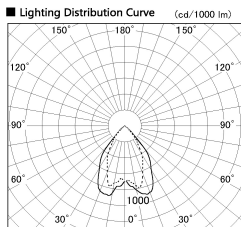

Item no. DD068-4250MB9030D-AS

Series Name: Asymmetric

Installation	Recessed mount
Type	
Fixture wattage	42.8W
Beam angle	80 x 64 deg.
Color Temp.	3000K
CRI	Ra>90
Luminous	2952 lm
Body	Die-cast aluminum alloy
Body finish	N/A
Trim finish	Black
Reflector finish	Mirror
IP Rate	IP20
Light source	COB module
Input Voltage	AC220~240V
Dimming Type	Non-Dimmable
Certificate	CE, CCC
Cut Hole	150mm

Height (Weight)	Wide flood
78.7W	177 (1.4kg)
58.5W	177 (1.4kg)
55.0W	177 (1.4kg)
42.8W	157 (1.1kg)
36.0W	157 (1.1kg)