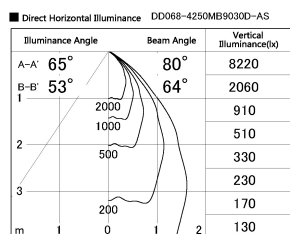

Item no. DD068-4250MB9030D-AS

Series Name: Asymmetric

Installation	Recessed mount
Type	
Fixture wattage	42.8W
Beam angle	80 x 64 deg.
Color Temp.	3000K
CRI	Ra>90
Luminous	2952 lm
Body	Die-cast aluminum alloy
Body finish	N/A
Trim finish	Black
Reflector finish	Mirror
IP Rate	IP20
Light source	COB module
Input Voltage	AC220~240V
Dimming Type	Non-Dimmable
Certificate	CE, CCC
Cut Hole	150mm

Height (Weight)	Wide flood
78.7W	177 (1.4kg)
58.5W	177 (1.4kg)
55.0W	177 (1.4kg)
42.8W	157 (1.1kg)
36.0W	157 (1.1kg)