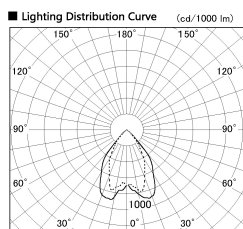

Item no. DD068-4250MB9030D-AS

Series Name: Asymmetric

Installation	Recessed mount
Type	
Fixture wattage	42.8W
Beam angle	80 x 64 deg.
Color Temp.	3000K
CRI	Ra>90
Luminous	2952 lm
Body	Die-cast aluminum alloy
Body finish	N/A
Trim finish	Black
Reflector finish	Mirror
IP Rate	IP20
Light source	COB module
Input Voltage	AC220~240V
Dimming Type	Non-Dimmable
Certificate	CE, CCC
Cut Hole	150mm

Height (Weight)	Wide flood
78.7W	177 (1.4kg)
58.5W	177 (1.4kg)
55.0W	177 (1.4kg)
42.8W	157 (1.1kg)
36.0W	157 (1.1kg)