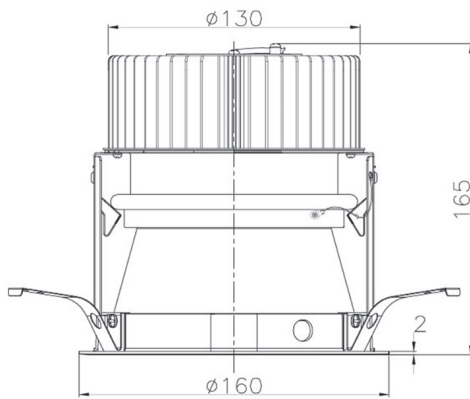

Item no. DD068-4250MB9030D-AS

Series Name: Asymmetric

Installation	Recessed mount
Type	
Fixture wattage	42.8W
Beam angle	80 x 64 deg.
Color Temp.	3000K
CRI	Ra>90
Luminous	2952 lm
Body	Die-cast aluminum alloy
Body finish	N/A
Trim finish	Black
Reflector finish	Mirror
IP Rate	IP20
Light source	COB module
Input Voltage	AC220~240V
Dimming Type	Non-Dimmable
Certificate	CE, CCC
Cut Hole	150mm

Height (Weight)	Wide flood
78.7W	177 (1.4kg)
58.5W	177 (1.4kg)
55.0W	177 (1.4kg)
42.8W	157 (1.1kg)
36.0W	157 (1.1kg)