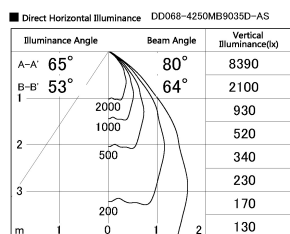

Item no. DD068-4250MB9035D-AS

Series Name: Asymmetric

Installation	Recessed mount
Type	
Fixture wattage	42.8W
Beam angle	80 x 64 deg.
Color Temp.	3500K
CRI	Ra>90
Luminous	3011 lm
Body	Die-cast aluminum alloy
Body finish	N/A
Trim finish	Black
Reflector finish	Mirror
IP Rate	IP20
Light source	COB module
Input Voltage	AC220~240V
Dimming Type	Non-Dimmable
Certificate	CE, CCC
Cut Hole	150mm

Height (Weight)	Wide flood
78.7W	177 (1.4kg)
58.5W	177 (1.4kg)
55.0W	177 (1.4kg)
42.8W	157 (1.1kg)
36.0W	157 (1.1kg)