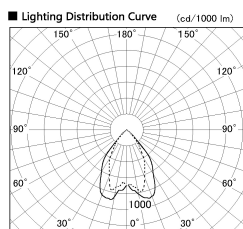

Item no. DD068-4250MB9035D-AS

Series Name: Asymmetric

Installation	Recessed mount
Type	
Fixture wattage	42.8W
Beam angle	80 x 64 deg.
Color Temp.	3500K
CRI	Ra>90
Luminous	3011 lm
Body	Die-cast aluminum alloy
Body finish	N/A
Trim finish	Black
Reflector finish	Mirror
IP Rate	IP20
Light source	COB module
Input Voltage	AC220~240V
Dimming Type	Non-Dimmable
Certificate	CE, CCC
Cut Hole	150mm

Height (Weight)	Wide flood
78.7W	177 (1.4kg)
58.5W	177 (1.4kg)
55.0W	177 (1.4kg)
42.8W	157 (1.1kg)
36.0W	157 (1.1kg)