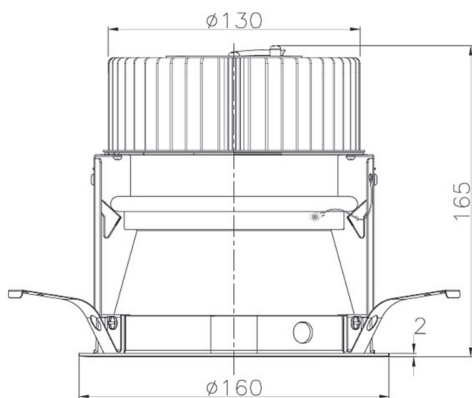

Item no. DD068-4250MB9035D-AS

Series Name: Asymmetric

Installation	Recessed mount
Type	
Fixture wattage	42.8W
Beam angle	80 x 64 deg.
Color Temp.	3500K
CRI	Ra>90
Luminous	3011 lm
Body	Die-cast aluminum alloy
Body finish	N/A
Trim finish	Black
Reflector finish	Mirror
IP Rate	IP20
Light source	COB module
Input Voltage	AC220~240V
Dimming Type	Non-Dimmable
Certificate	CE, CCC
Cut Hole	150mm

Height (Weight)	Wide flood
78.7W	177 (1.4kg)
58.5W	177 (1.4kg)
55.0W	177 (1.4kg)
42.8W	157 (1.1kg)
36.0W	157 (1.1kg)