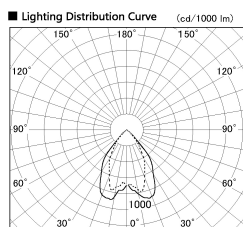

Item no. DD068-4250MB9040D-AS

Series Name: Asymmetric

Installation	Recessed mount
Type	
Fixture wattage	42.8W
Beam angle	80 x 64 deg.
Color Temp.	4000K
CRI	Ra>90
Luminous	3041 lm
Body	Die-cast aluminum alloy
Body finish	N/A
Trim finish	Black
Reflector finish	Mirror
IP Rate	IP20
Light source	COB module
Input Voltage	AC220~240V
Dimming Type	Non-Dimmable
Certificate	CE, CCC
Cut Hole	150mm

Height (Weight)	Wide flood
78.7W	177 (1.4kg)
58.5W	177 (1.4kg)
55.0W	177 (1.4kg)
42.8W	157 (1.1kg)
36.0W	157 (1.1kg)