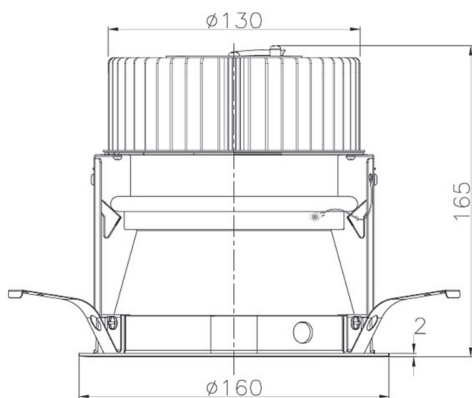

Item no. DD068-4250MB9040D-AS

Series Name: Asymmetric

Installation	Recessed mount
Type	
Fixture wattage	42.8W
Beam angle	80 x 64 deg.
Color Temp.	4000K
CRI	Ra>90
Luminous	3041 lm
Body	Die-cast aluminum alloy
Body finish	N/A
Trim finish	Black
Reflector finish	Mirror
IP Rate	IP20
Light source	COB module
Input Voltage	AC220~240V
Dimming Type	Non-Dimmable
Certificate	CE, CCC
Cut Hole	150mm

Height (Weight)	Wide flood
78.7W	177 (1.4kg)
58.5W	177 (1.4kg)
55.0W	177 (1.4kg)
42.8W	157 (1.1kg)
36.0W	157 (1.1kg)