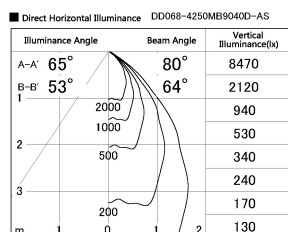

Item no. DD068-4250MB9040D-AS

Series Name: Asymmetric

Installation	Recessed mount
Type	
Fixture wattage	42.8W
Beam angle	80 x 64 deg.
Color Temp.	4000K
CRI	Ra>90
Luminous	3041 lm
Body	Die-cast aluminum alloy
Body finish	N/A
Trim finish	Black
Reflector finish	Mirror
IP Rate	IP20
Light source	COB module
Input Voltage	AC220~240V
Dimming Type	Non-Dimmable
Certificate	CE, CCC
Cut Hole	150mm

Height (Weight)	Wide flood
78.7W	177 (1.4kg)
58.5W	177 (1.4kg)
55.0W	177 (1.4kg)
42.8W	157 (1.1kg)
36.0W	157 (1.1kg)