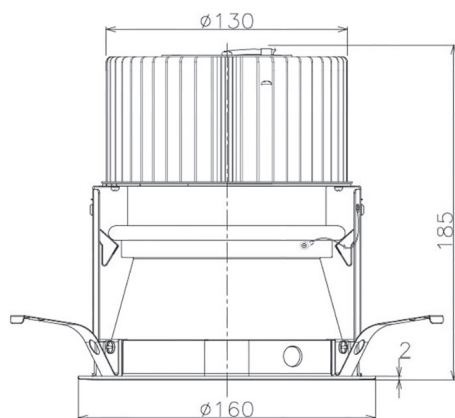

Item no. DD068-5550MB8027D-AS

Series Name: Asymmetric

Installation	Recessed mount
Type	
Fixture wattage	55W
Beam angle	85 x 65 deg.
Color Temp.	2700K
CRI	Ra>80
Luminous	4234 lm
Body	Die-cast aluminum alloy
Body finish	N/A
Trim finish	Black
Reflector finish	Mirror
IP Rate	IP20
Light source	COB module
Input Voltage	AC220~240V
Dimming Type	Non-Dimmable
Certificate	CE, CCC
Cut Hole	150mm

Height (Weight)	Wide flood
78.7W	177 (1.4kg)
58.5W	177 (1.4kg)
55.0W	177 (1.4kg)
42.8W	157 (1.1kg)
36.0W	157 (1.1kg)