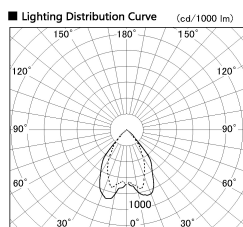

Item no. DD068-5550MB8027D-AS

Series Name: Asymmetric

Installation	Recessed mount
Type	
Fixture wattage	55W
Beam angle	85 x 65 deg.
Color Temp.	2700K
CRI	Ra>80
Luminous	4234 lm
Body	Die-cast aluminum alloy
Body finish	N/A
Trim finish	Black
Reflector finish	Mirror
IP Rate	IP20
Light source	COB module
Input Voltage	AC220~240V
Dimming Type	Non-Dimmable
Certificate	CE, CCC
Cut Hole	150mm

Height (Weight)	Wide flood
78.7W	177 (1.4kg)
58.5W	177 (1.4kg)
55.0W	177 (1.4kg)
42.8W	157 (1.1kg)
36.0W	157 (1.1kg)