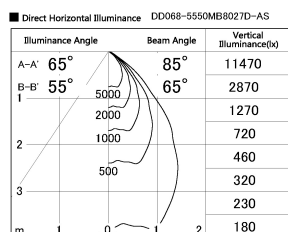

Item no. DD068-5550MB8027D-AS

Series Name: Asymmetric

Installation	Recessed mount
Type	
Fixture wattage	55W
Beam angle	85 x 65 deg.
Color Temp.	2700K
CRI	Ra>80
Luminous	4234 lm
Body	Die-cast aluminum alloy
Body finish	N/A
Trim finish	Black
Reflector finish	Mirror
IP Rate	IP20
Light source	COB module
Input Voltage	AC220~240V
Dimming Type	Non-Dimmable
Certificate	CE, CCC
Cut Hole	150mm

Height (Weight)	Wide flood
78.7W	177 (1.4kg)
58.5W	177 (1.4kg)
55.0W	177 (1.4kg)
42.8W	157 (1.1kg)
36.0W	157 (1.1kg)