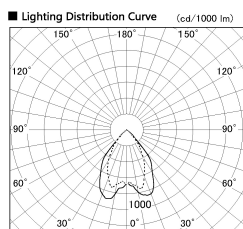

Item no. DD068-5550MB8030D-AS

Series Name: Asymmetric

Installation	Recessed mount
Type	
Fixture wattage	55W
Beam angle	85 x 65 deg.
Color Temp.	3000K
CRI	Ra>80
Luminous	4410 lm
Body	Die-cast aluminum alloy
Body finish	N/A
Trim finish	Black
Reflector finish	Mirror
IP Rate	IP20
Light source	COB module
Input Voltage	AC220~240V
Dimming Type	Non-Dimmable
Certificate	CE, CCC
Cut Hole	150mm

Height (Weight)	Wide flood
78.7W	177 (1.4kg)
58.5W	177 (1.4kg)
55.0W	177 (1.4kg)
42.8W	157 (1.1kg)
36.0W	157 (1.1kg)