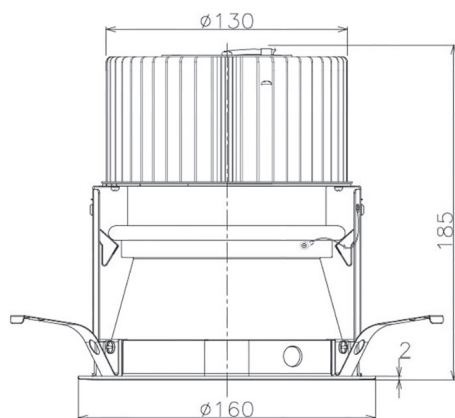

Item no. DD068-5550MB8030D-AS

Series Name: Asymmetric

Installation	Recessed mount
Type	
Fixture wattage	55W
Beam angle	85 x 65 deg.
Color Temp.	3000K
CRI	Ra>80
Luminous	4410 lm
Body	Die-cast aluminum alloy
Body finish	N/A
Trim finish	Black
Reflector finish	Mirror
IP Rate	IP20
Light source	COB module
Input Voltage	AC220~240V
Dimming Type	Non-Dimmable
Certificate	CE, CCC
Cut Hole	150mm

Height (Weight)	Wide flood
78.7W	177 (1.4kg)
58.5W	177 (1.4kg)
55.0W	177 (1.4kg)
42.8W	157 (1.1kg)
36.0W	157 (1.1kg)