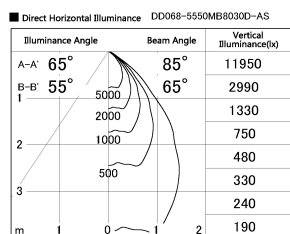

Item no. DD068-5550MB8030D-AS

Series Name: Asymmetric

Installation	Recessed mount
Type	
Fixture wattage	55W
Beam angle	85 x 65 deg.
Color Temp.	3000K
CRI	Ra>80
Luminous	4410 lm
Body	Die-cast aluminum alloy
Body finish	N/A
Trim finish	Black
Reflector finish	Mirror
IP Rate	IP20
Light source	COB module
Input Voltage	AC220~240V
Dimming Type	Non-Dimmable
Certificate	CE, CCC
Cut Hole	150mm

Height (Weight)	Wide flood
78.7W	177 (1.4kg)
58.5W	177 (1.4kg)
55.0W	177 (1.4kg)
42.8W	157 (1.1kg)
36.0W	157 (1.1kg)