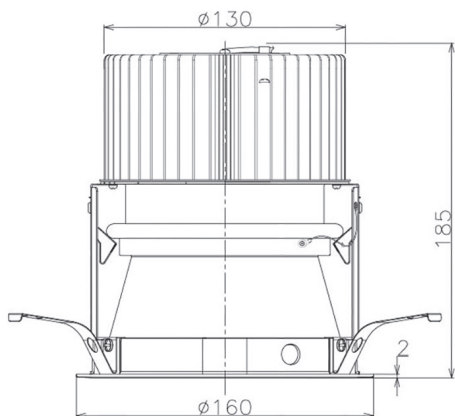

Item no. DD068-5550MB8035D-AS

Series Name: Asymmetric

Installation	Recessed mount
Type	Asymmetric
Fixture wattage	55W
Beam angle	85 x 65 deg.
Color Temp.	3500K
CRI	Ra>80
Luminous	4498 lm
Body	Die-cast aluminum alloy
Body finish	N/A
Trim finish	Black
Reflector finish	Mirror
IP Rate	IP20
Light source	COB module
Input Voltage	AC220~240V
Dimming Type	Non-Dimmable
Certificate	CE, CCC
Cut Hole	150mm

Height (Weight)	Wide flood
78.7W	177 (1.4kg)
58.5W	177 (1.4kg)
55.0W	177 (1.4kg)
42.8W	157 (1.1kg)
36.0W	157 (1.1kg)