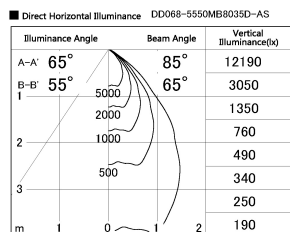

Item no. DD068-5550MB8035D-AS

Series Name: Asymmetric

Installation	Recessed mount
Type	
Fixture wattage	55W
Beam angle	85 x 65 deg.
Color Temp.	3500K
CRI	Ra>80
Luminous	4498 lm
Body	Die-cast aluminum alloy
Body finish	N/A
Trim finish	Black
Reflector finish	Mirror
IP Rate	IP20
Light source	COB module
Input Voltage	AC220~240V
Dimming Type	Non-Dimmable
Certificate	CE, CCC
Cut Hole	150mm

Height (Weight)	Wide flood
78.7W	177 (1.4kg)
58.5W	177 (1.4kg)
55.0W	177 (1.4kg)
42.8W	157 (1.1kg)
36.0W	157 (1.1kg)