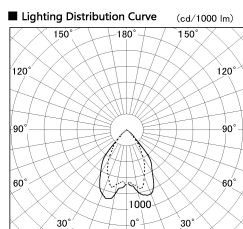

Item no. DD068-5550MB8035D-AS

Series Name: Asymmetric

Installation	Recessed mount
Type	
Fixture wattage	55W
Beam angle	85 x 65 deg.
Color Temp.	3500K
CRI	Ra>80
Luminous	4498 lm
Body	Die-cast aluminum alloy
Body finish	N/A
Trim finish	Black
Reflector finish	Mirror
IP Rate	IP20
Light source	COB module
Input Voltage	AC220~240V
Dimming Type	Non-Dimmable
Certificate	CE, CCC
Cut Hole	150mm

Height (Weight)	Wide flood
78.7W	177 (1.4kg)
58.5W	177 (1.4kg)
55.0W	177 (1.4kg)
42.8W	157 (1.1kg)
36.0W	157 (1.1kg)