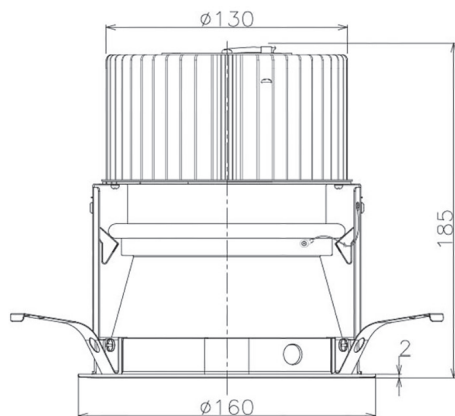

Item no. DD068-5550MB8035D-AS

Series Name: Asymmetric

Installation	Recessed mount
Type	
Fixture wattage	55W
Beam angle	85 x 65 deg.
Color Temp.	3500K
CRI	Ra>80
Luminous	4498 lm
Body	Die-cast aluminum alloy
Body finish	N/A
Trim finish	Black
Reflector finish	Mirror
IP Rate	IP20
Light source	COB module
Input Voltage	AC220~240V
Dimming Type	Non-Dimmable
Certificate	CE, CCC
Cut Hole	150mm

Height (Weight)	Wide flood
78.7W	177 (1.4kg)
58.5W	177 (1.4kg)
55.0W	177 (1.4kg)
42.8W	157 (1.1kg)
36.0W	157 (1.1kg)