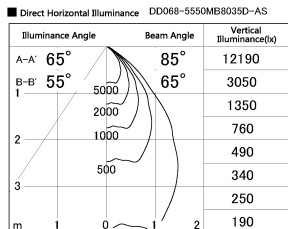

Item no. DD068-5550MB8035D-AS

Series Name: Asymmetric

Installation	Recessed mount
Type	Asymmetric
Fixture wattage	55W
Beam angle	85 x 65 deg.
Color Temp.	3500K
CRI	Ra>80
Luminous	4498 lm
Body	Die-cast aluminum alloy
Body finish	N/A
Trim finish	Black
Reflector finish	Mirror
IP Rate	IP20
Light source	COB module
Input Voltage	AC220~240V
Dimming Type	Non-Dimmable
Certificate	CE, CCC
Cut Hole	150mm

Height (Weight)	Wide flood
78.7W	177 (1.4kg)
58.5W	177 (1.4kg)
55.0W	177 (1.4kg)
42.8W	157 (1.1kg)
36.0W	157 (1.1kg)