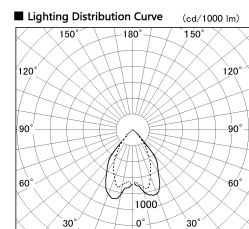

Item no. DD068-5550MB8035D-AS

Series Name: Asymmetric

Installation	Recessed mount
Type	Asymmetric
Fixture wattage	55W
Beam angle	85 x 65 deg.
Color Temp.	3500K
CRI	Ra>80
Luminous	4498 lm
Body	Die-cast aluminum alloy
Body finish	N/A
Trim finish	Black
Reflector finish	Mirror
IP Rate	IP20
Light source	COB module
Input Voltage	AC220~240V
Dimming Type	Non-Dimmable
Certificate	CE, CCC
Cut Hole	150mm

Height (Weight)	Wide flood
78.7W	177 (1.4kg)
58.5W	177 (1.4kg)
55.0W	177 (1.4kg)
42.8W	157 (1.1kg)
36.0W	157 (1.1kg)