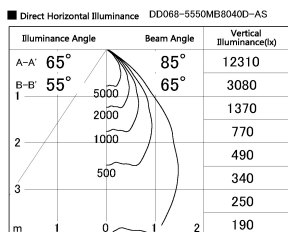

Item no. DD068-5550MB8040D-AS

Series Name: Asymmetric

Installation	Recessed mount
Type	Asymmetric
Fixture wattage	55W
Beam angle	85 x 65 deg.
Color Temp.	4000K
CRI	Ra>80
Luminous	4542 lm
Body	Die-cast aluminum alloy
Body finish	N/A
Trim finish	Black
Reflector finish	Mirror
IP Rate	IP20
Light source	COB module
Input Voltage	AC220~240V
Dimming Type	Non-Dimmable
Certificate	CE, CCC
Cut Hole	150mm

Height (Weight)	Wide flood
78.7W	177 (1.4kg)
58.5W	177 (1.4kg)
55.0W	177 (1.4kg)
42.8W	157 (1.1kg)
36.0W	157 (1.1kg)