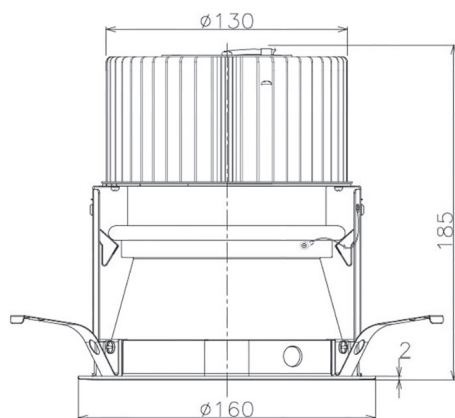

Item no. DD068-5550MB8040D-AS

Series Name: Asymmetric

Installation	Recessed mount
Type	
Fixture wattage	55W
Beam angle	85 x 65 deg.
Color Temp.	4000K
CRI	Ra>80
Luminous	4542 lm
Body	Die-cast aluminum alloy
Body finish	N/A
Trim finish	Black
Reflector finish	Mirror
IP Rate	IP20
Light source	COB module
Input Voltage	AC220~240V
Dimming Type	Non-Dimmable
Certificate	CE, CCC
Cut Hole	150mm

Height (Weight)	Wide flood
78.7W	177 (1.4kg)
58.5W	177 (1.4kg)
55.0W	177 (1.4kg)
42.8W	157 (1.1kg)
36.0W	157 (1.1kg)