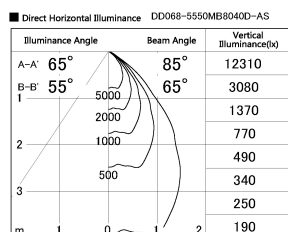

Item no. DD068-5550MB8040D-AS

Series Name: Asymmetric

Installation	Recessed mount
Type	
Fixture wattage	55W
Beam angle	85 x 65 deg.
Color Temp.	4000K
CRI	Ra>80
Luminous	4542 lm
Body	Die-cast aluminum alloy
Body finish	N/A
Trim finish	Black
Reflector finish	Mirror
IP Rate	IP20
Light source	COB module
Input Voltage	AC220~240V
Dimming Type	Non-Dimmable
Certificate	CE, CCC
Cut Hole	150mm

Height (Weight)	Wide flood
78.7W	177 (1.4kg)
58.5W	177 (1.4kg)
55.0W	177 (1.4kg)
42.8W	157 (1.1kg)
36.0W	157 (1.1kg)