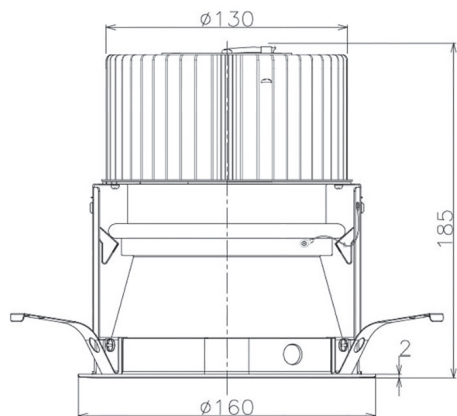

Item no. DD068-5550MB8040D-AS

Series Name: Asymmetric

Installation	Recessed mount
Type	Asymmetric
Fixture wattage	55W
Beam angle	85 x 65 deg.
Color Temp.	4000K
CRI	Ra>80
Luminous	4542 lm
Body	Die-cast aluminum alloy
Body finish	N/A
Trim finish	Black
Reflector finish	Mirror
IP Rate	IP20
Light source	COB module
Input Voltage	AC220~240V
Dimming Type	Non-Dimmable
Certificate	CE, CCC
Cut Hole	150mm

Height (Weight)	Wide flood
78.7W	177 (1.4kg)
58.5W	177 (1.4kg)
55.0W	177 (1.4kg)
42.8W	157 (1.1kg)
36.0W	157 (1.1kg)