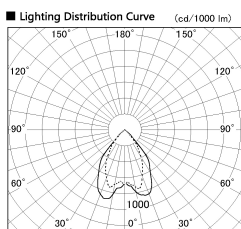

Item no. DD068-5550MB8040D-AS

Series Name: Asymmetric

Installation	Recessed mount
Type	Asymmetric
Fixture wattage	55W
Beam angle	85 x 65 deg.
Color Temp.	4000K
CRI	Ra>80
Luminous	4542 lm
Body	Die-cast aluminum alloy
Body finish	N/A
Trim finish	Black
Reflector finish	Mirror
IP Rate	IP20
Light source	COB module
Input Voltage	AC220~240V
Dimming Type	Non-Dimmable
Certificate	CE, CCC
Cut Hole	150mm

Height (Weight)	Wide flood
78.7W	177 (1.4kg)
58.5W	177 (1.4kg)
55.0W	177 (1.4kg)
42.8W	157 (1.1kg)
36.0W	157 (1.1kg)