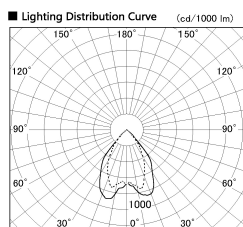

Item no. DD068-5550MB8040D-AS

Series Name: Asymmetric

Installation	Recessed mount
Type	
Fixture wattage	55W
Beam angle	85 x 65 deg.
Color Temp.	4000K
CRI	Ra>80
Luminous	4542 lm
Body	Die-cast aluminum alloy
Body finish	N/A
Trim finish	Black
Reflector finish	Mirror
IP Rate	IP20
Light source	COB module
Input Voltage	AC220~240V
Dimming Type	Non-Dimmable
Certificate	CE, CCC
Cut Hole	150mm

Height (Weight)	Wide flood
78.7W	177 (1.4kg)
58.5W	177 (1.4kg)
55.0W	177 (1.4kg)
42.8W	157 (1.1kg)
36.0W	157 (1.1kg)