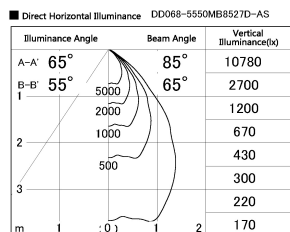

Item no. DD068-5550MB8527D-AS

Series Name: Asymmetric

Installation	Recessed mount
Type	
Fixture wattage	55W
Beam angle	85 x 65 deg.
Color Temp.	2700K
CRI	Ra>85
Luminous	3980 lm
Body	Die-cast aluminum alloy
Body finish	N/A
Trim finish	Black
Reflector finish	Mirror
IP Rate	IP20
Light source	COB module
Input Voltage	AC220~240V
Dimming Type	Non-Dimmable
Certificate	CE, CCC
Cut Hole	150mm

Height (Weight)	Wide flood
78.7W	177 (1.4kg)
58.5W	177 (1.4kg)
55.0W	177 (1.4kg)
42.8W	157 (1.1kg)
36.0W	157 (1.1kg)