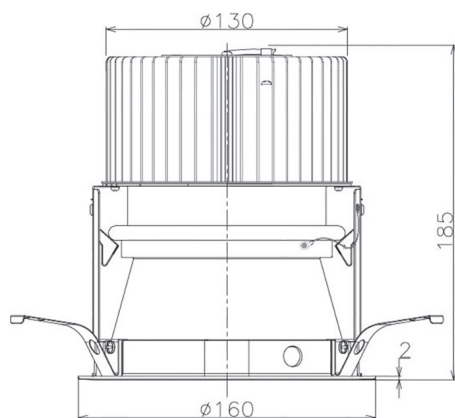

Item no. DD068-5550MB8527D-AS

Series Name: Asymmetric

Installation	Recessed mount
Type	Asymmetric
Fixture wattage	55W
Beam angle	85 x 65 deg.
Color Temp.	2700K
CRI	Ra>85
Luminous	3980 lm
Body	Die-cast aluminum alloy
Body finish	N/A
Trim finish	Black
Reflector finish	Mirror
IP Rate	IP20
Light source	COB module
Input Voltage	AC220~240V
Dimming Type	Non-Dimmable
Certificate	CE, CCC
Cut Hole	150mm

Height (Weight)	Wide flood
78.7W	177 (1.4kg)
58.5W	177 (1.4kg)
55.0W	177 (1.4kg)
42.8W	157 (1.1kg)
36.0W	157 (1.1kg)