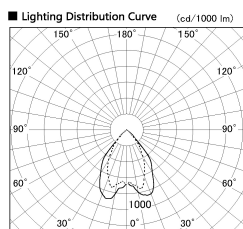

Item no. DD068-5550MB8527D-AS

Series Name: Asymmetric

Installation	Recessed mount
Type	
Fixture wattage	55W
Beam angle	85 x 65 deg.
Color Temp.	2700K
CRI	Ra>85
Luminous	3980 lm
Body	Die-cast aluminum alloy
Body finish	N/A
Trim finish	Black
Reflector finish	Mirror
IP Rate	IP20
Light source	COB module
Input Voltage	AC220~240V
Dimming Type	Non-Dimmable
Certificate	CE, CCC
Cut Hole	150mm

Height (Weight)	Wide flood
78.7W	177 (1.4kg)
58.5W	177 (1.4kg)
55.0W	177 (1.4kg)
42.8W	157 (1.1kg)
36.0W	157 (1.1kg)