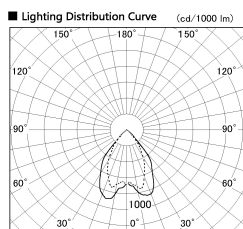

Item no. DD068-5550MB8527D-AS

Series Name: Asymmetric

Installation	Recessed mount
Type	Asymmetric
Fixture wattage	55W
Beam angle	85 x 65 deg.
Color Temp.	2700K
CRI	Ra>85
Luminous	3980 lm
Body	Die-cast aluminum alloy
Body finish	N/A
Trim finish	Black
Reflector finish	Mirror
IP Rate	IP20
Light source	COB module
Input Voltage	AC220~240V
Dimming Type	Non-Dimmable
Certificate	CE, CCC
Cut Hole	150mm

Height (Weight)	Wide flood
78.7W	177 (1.4kg)
58.5W	177 (1.4kg)
55.0W	177 (1.4kg)
42.8W	157 (1.1kg)
36.0W	157 (1.1kg)