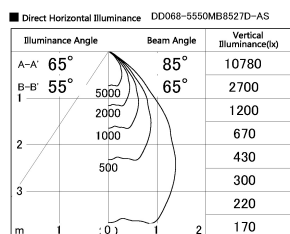

Item no. DD068-5550MB8527D-AS

Series Name: Asymmetric

Installation	Recessed mount
Type	Asymmetric
Fixture wattage	55W
Beam angle	85 x 65 deg.
Color Temp.	2700K
CRI	Ra>85
Luminous	3980 lm
Body	Die-cast aluminum alloy
Body finish	N/A
Trim finish	Black
Reflector finish	Mirror
IP Rate	IP20
Light source	COB module
Input Voltage	AC220~240V
Dimming Type	Non-Dimmable
Certificate	CE, CCC
Cut Hole	150mm

Height (Weight)	Wide flood
78.7W	177 (1.4kg)
58.5W	177 (1.4kg)
55.0W	177 (1.4kg)
42.8W	157 (1.1kg)
36.0W	157 (1.1kg)