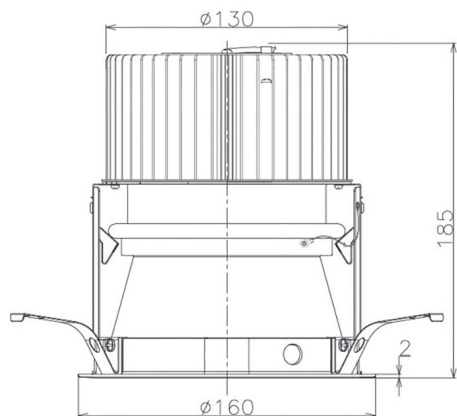

Item no. DD068-5550MB8527D-AS

Series Name: Asymmetric

Installation	Recessed mount
Type	
Fixture wattage	55W
Beam angle	85 x 65 deg.
Color Temp.	2700K
CRI	Ra>85
Luminous	3980 lm
Body	Die-cast aluminum alloy
Body finish	N/A
Trim finish	Black
Reflector finish	Mirror
IP Rate	IP20
Light source	COB module
Input Voltage	AC220~240V
Dimming Type	Non-Dimmable
Certificate	CE, CCC
Cut Hole	150mm

Height (Weight)	Wide flood
78.7W	177 (1.4kg)
58.5W	177 (1.4kg)
55.0W	177 (1.4kg)
42.8W	157 (1.1kg)
36.0W	157 (1.1kg)