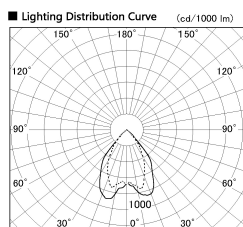

Item no. DD068-5550MB8530D-AS

Series Name: Asymmetric

Installation	Recessed mount
Type	
Fixture wattage	55W
Beam angle	85 x 65 deg.
Color Temp.	3000K
CRI	Ra>85
Luminous	4145 lm
Body	Die-cast aluminum alloy
Body finish	N/A
Trim finish	Black
Reflector finish	Mirror
IP Rate	IP20
Light source	COB module
Input Voltage	AC220~240V
Dimming Type	Non-Dimmable
Certificate	CE, CCC
Cut Hole	150mm

Height (Weight)	Wide flood
78.7W	177 (1.4kg)
58.5W	177 (1.4kg)
55.0W	177 (1.4kg)
42.8W	157 (1.1kg)
36.0W	157 (1.1kg)