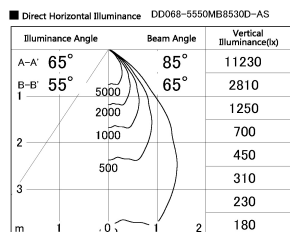

Item no. DD068-5550MB8530D-AS

Series Name: Asymmetric

Installation	Recessed mount
Type	Asymmetric
Fixture wattage	55W
Beam angle	85 x 65 deg.
Color Temp.	3000K
CRI	Ra>85
Luminous	4145 lm
Body	Die-cast aluminum alloy
Body finish	N/A
Trim finish	Black
Reflector finish	Mirror
IP Rate	IP20
Light source	COB module
Input Voltage	AC220~240V
Dimming Type	Non-Dimmable
Certificate	CE, CCC
Cut Hole	150mm

Height (Weight)	Wide flood
78.7W	177 (1.4kg)
58.5W	177 (1.4kg)
55.0W	177 (1.4kg)
42.8W	157 (1.1kg)
36.0W	157 (1.1kg)