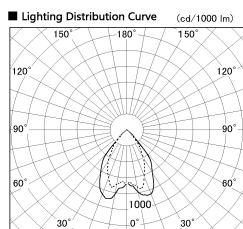

Item no. DD068-5550MB8530D-AS

Series Name: Asymmetric

Installation	Recessed mount
Type	Asymmetric
Fixture wattage	55W
Beam angle	85 x 65 deg.
Color Temp.	3000K
CRI	Ra>85
Luminous	4145 lm
Body	Die-cast aluminum alloy
Body finish	N/A
Trim finish	Black
Reflector finish	Mirror
IP Rate	IP20
Light source	COB module
Input Voltage	AC220~240V
Dimming Type	Non-Dimmable
Certificate	CE, CCC
Cut Hole	150mm

Height (Weight)	Wide flood
78.7W	177 (1.4kg)
58.5W	177 (1.4kg)
55.0W	177 (1.4kg)
42.8W	157 (1.1kg)
36.0W	157 (1.1kg)