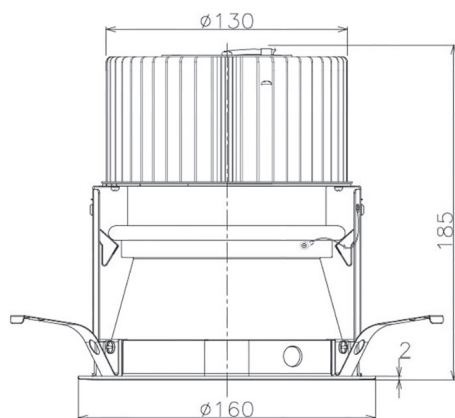

Item no. DD068-5550MB8530D-AS

Series Name: Asymmetric

Installation	Recessed mount
Type	
Fixture wattage	55W
Beam angle	85 x 65 deg.
Color Temp.	3000K
CRI	Ra>85
Luminous	4145 lm
Body	Die-cast aluminum alloy
Body finish	N/A
Trim finish	Black
Reflector finish	Mirror
IP Rate	IP20
Light source	COB module
Input Voltage	AC220~240V
Dimming Type	Non-Dimmable
Certificate	CE, CCC
Cut Hole	150mm

Height (Weight)	Wide flood
78.7W	177 (1.4kg)
58.5W	177 (1.4kg)
55.0W	177 (1.4kg)
42.8W	157 (1.1kg)
36.0W	157 (1.1kg)