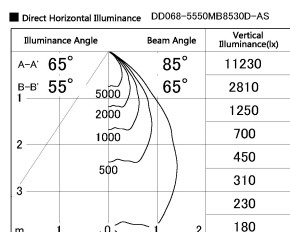

Item no. DD068-5550MB8530D-AS

Series Name: Asymmetric

Installation	Recessed mount
Type	
Fixture wattage	55W
Beam angle	85 x 65 deg.
Color Temp.	3000K
CRI	Ra>85
Luminous	4145 lm
Body	Die-cast aluminum alloy
Body finish	N/A
Trim finish	Black
Reflector finish	Mirror
IP Rate	IP20
Light source	COB module
Input Voltage	AC220~240V
Dimming Type	Non-Dimmable
Certificate	CE, CCC
Cut Hole	150mm

Height (Weight)	Wide flood
78.7W	177 (1.4kg)
58.5W	177 (1.4kg)
55.0W	177 (1.4kg)
42.8W	157 (1.1kg)
36.0W	157 (1.1kg)