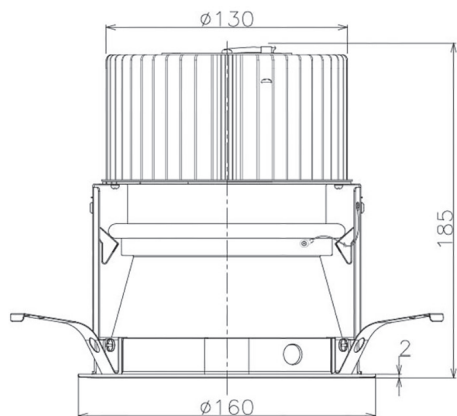

Item no. DD068-5550MB8530D-AS

Series Name: Asymmetric

Installation	Recessed mount
Type	Asymmetric
Fixture wattage	55W
Beam angle	85 x 65 deg.
Color Temp.	3000K
CRI	Ra>85
Luminous	4145 lm
Body	Die-cast aluminum alloy
Body finish	N/A
Trim finish	Black
Reflector finish	Mirror
IP Rate	IP20
Light source	COB module
Input Voltage	AC220~240V
Dimming Type	Non-Dimmable
Certificate	CE, CCC
Cut Hole	150mm

Height (Weight)	Wide flood
78.7W	177 (1.4kg)
58.5W	177 (1.4kg)
55.0W	177 (1.4kg)
42.8W	157 (1.1kg)
36.0W	157 (1.1kg)