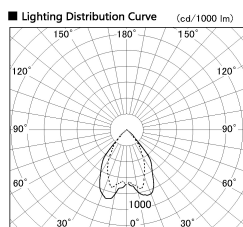

Item no. DD068-5550MB8535D-AS

Series Name: Asymmetric

Installation	Recessed mount
Type	Asymmetric
Fixture wattage	55W
Beam angle	85 x 65 deg.
Color Temp.	3500K
CRI	Ra>85
Luminous	4228 lm
Body	Die-cast aluminum alloy
Body finish	N/A
Trim finish	Black
Reflector finish	Mirror
IP Rate	IP20
Light source	COB module
Input Voltage	AC220~240V
Dimming Type	Non-Dimmable
Certificate	CE, CCC
Cut Hole	150mm

Height (Weight)	Wide flood
78.7W	177 (1.4kg)
58.5W	177 (1.4kg)
55.0W	177 (1.4kg)
42.8W	157 (1.1kg)
36.0W	157 (1.1kg)