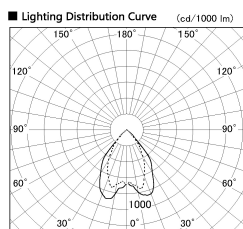

Item no. DD068-5550MB8535D-AS

Series Name: Asymmetric

Installation	Recessed mount
Type	
Fixture wattage	55W
Beam angle	85 x 65 deg.
Color Temp.	3500K
CRI	Ra>85
Luminous	4228 lm
Body	Die-cast aluminum alloy
Body finish	N/A
Trim finish	Black
Reflector finish	Mirror
IP Rate	IP20
Light source	COB module
Input Voltage	AC220~240V
Dimming Type	Non-Dimmable
Certificate	CE, CCC
Cut Hole	150mm

Height (Weight)	Wide flood
78.7W	177 (1.4kg)
58.5W	177 (1.4kg)
55.0W	177 (1.4kg)
42.8W	157 (1.1kg)
36.0W	157 (1.1kg)