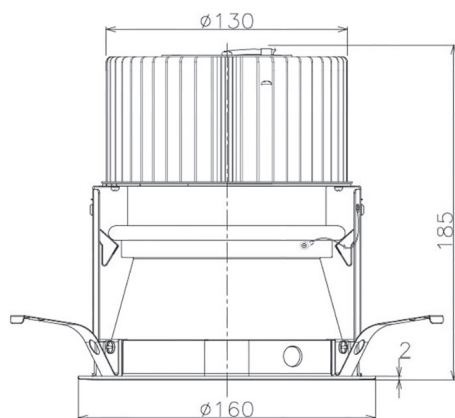

Item no. DD068-5550MB8535D-AS

Series Name: Asymmetric

Installation	Recessed mount
Type	
Fixture wattage	55W
Beam angle	85 x 65 deg.
Color Temp.	3500K
CRI	Ra>85
Luminous	4228 lm
Body	Die-cast aluminum alloy
Body finish	N/A
Trim finish	Black
Reflector finish	Mirror
IP Rate	IP20
Light source	COB module
Input Voltage	AC220~240V
Dimming Type	Non-Dimmable
Certificate	CE, CCC
Cut Hole	150mm

Height (Weight)	Wide flood
78.7W	177 (1.4kg)
58.5W	177 (1.4kg)
55.0W	177 (1.4kg)
42.8W	157 (1.1kg)
36.0W	157 (1.1kg)