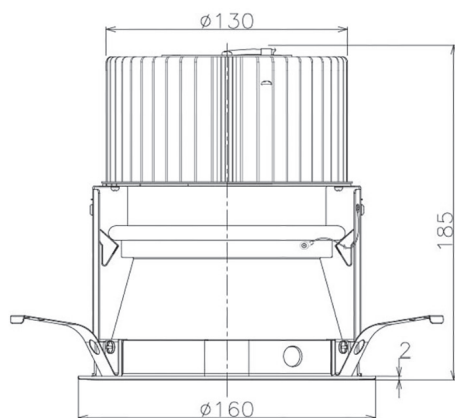

Item no. DD068-5550MB8535D-AS

Series Name: Asymmetric

Installation	Recessed mount
Type	Asymmetric
Fixture wattage	55W
Beam angle	85 x 65 deg.
Color Temp.	3500K
CRI	Ra>85
Luminous	4228 lm
Body	Die-cast aluminum alloy
Body finish	N/A
Trim finish	Black
Reflector finish	Mirror
IP Rate	IP20
Light source	COB module
Input Voltage	AC220~240V
Dimming Type	Non-Dimmable
Certificate	CE, CCC
Cut Hole	150mm

Height (Weight)	Wide flood
78.7W	177 (1.4kg)
58.5W	177 (1.4kg)
55.0W	177 (1.4kg)
42.8W	157 (1.1kg)
36.0W	157 (1.1kg)