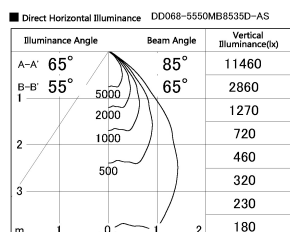

Item no. DD068-5550MB8535D-AS

Series Name: Asymmetric

Installation	Recessed mount
Type	Asymmetric
Fixture wattage	55W
Beam angle	85 x 65 deg.
Color Temp.	3500K
CRI	Ra>85
Luminous	4228 lm
Body	Die-cast aluminum alloy
Body finish	N/A
Trim finish	Black
Reflector finish	Mirror
IP Rate	IP20
Light source	COB module
Input Voltage	AC220~240V
Dimming Type	Non-Dimmable
Certificate	CE, CCC
Cut Hole	150mm

Height (Weight)	Wide flood
78.7W	177 (1.4kg)
58.5W	177 (1.4kg)
55.0W	177 (1.4kg)
42.8W	157 (1.1kg)
36.0W	157 (1.1kg)