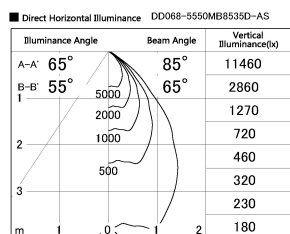

Item no. DD068-5550MB8535D-AS

Series Name: Asymmetric

Installation	Recessed mount
Type	
Fixture wattage	55W
Beam angle	85 x 65 deg.
Color Temp.	3500K
CRI	Ra>85
Luminous	4228 lm
Body	Die-cast aluminum alloy
Body finish	N/A
Trim finish	Black
Reflector finish	Mirror
IP Rate	IP20
Light source	COB module
Input Voltage	AC220~240V
Dimming Type	Non-Dimmable
Certificate	CE, CCC
Cut Hole	150mm

Height (Weight)	Wide flood
78.7W	177 (1.4kg)
58.5W	177 (1.4kg)
55.0W	177 (1.4kg)
42.8W	157 (1.1kg)
36.0W	157 (1.1kg)