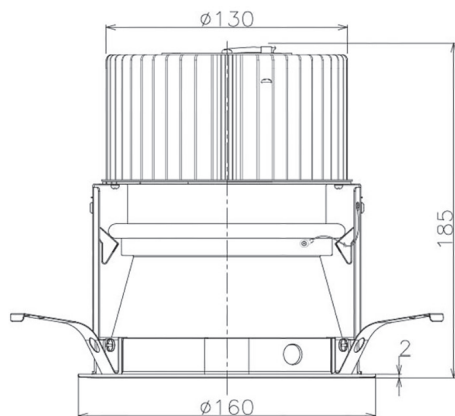

Item no. DD068-5550MB8540D-AS

Series Name: Asymmetric

Installation	Recessed mount
Type	
Fixture wattage	55W
Beam angle	85 x 65 deg.
Color Temp.	4000K
CRI	Ra>85
Luminous	4270 lm
Body	Die-cast aluminum alloy
Body finish	N/A
Trim finish	Black
Reflector finish	Mirror
IP Rate	IP20
Light source	COB module
Input Voltage	AC220~240V
Dimming Type	Non-Dimmable
Certificate	CE, CCC
Cut Hole	150mm

Height (Weight)	Wide flood
78.7W	177 (1.4kg)
58.5W	177 (1.4kg)
55.0W	177 (1.4kg)
42.8W	157 (1.1kg)
36.0W	157 (1.1kg)