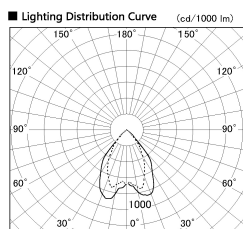

Item no. DD068-5550MB8540D-AS

Series Name: Asymmetric

Installation	Recessed mount
Type	
Fixture wattage	55W
Beam angle	85 x 65 deg.
Color Temp.	4000K
CRI	Ra>85
Luminous	4270 lm
Body	Die-cast aluminum alloy
Body finish	N/A
Trim finish	Black
Reflector finish	Mirror
IP Rate	IP20
Light source	COB module
Input Voltage	AC220~240V
Dimming Type	Non-Dimmable
Certificate	CE, CCC
Cut Hole	150mm

Height (Weight)	Wide flood
78.7W	177 (1.4kg)
58.5W	177 (1.4kg)
55.0W	177 (1.4kg)
42.8W	157 (1.1kg)
36.0W	157 (1.1kg)