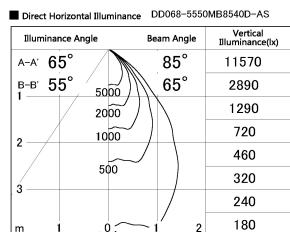

Item no. DD068-5550MB8540D-AS

Series Name: Asymmetric

Installation	Recessed mount
Type	
Fixture wattage	55W
Beam angle	85 x 65 deg.
Color Temp.	4000K
CRI	Ra>85
Luminous	4270 lm
Body	Die-cast aluminum alloy
Body finish	N/A
Trim finish	Black
Reflector finish	Mirror
IP Rate	IP20
Light source	COB module
Input Voltage	AC220~240V
Dimming Type	Non-Dimmable
Certificate	CE, CCC
Cut Hole	150mm

Height (Weight)	Wide flood
78.7W	177 (1.4kg)
58.5W	177 (1.4kg)
55.0W	177 (1.4kg)
42.8W	157 (1.1kg)
36.0W	157 (1.1kg)