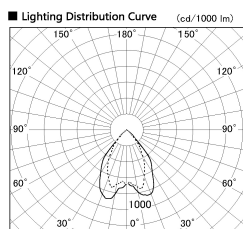

Item no. DD068-5550MB9027D-AS

Series Name: Asymmetric

Installation	Recessed mount
Type	
Fixture wattage	55W
Beam angle	85 x 65 deg.
Color Temp.	2700K
CRI	Ra>90
Luminous	3618 lm
Body	Die-cast aluminum alloy
Body finish	N/A
Trim finish	Black
Reflector finish	Mirror
IP Rate	IP20
Light source	COB module
Input Voltage	AC220~240V
Dimming Type	Non-Dimmable
Certificate	CE, CCC
Cut Hole	150mm

Height (Weight)	Wide flood
78.7W	177 (1.4kg)
58.5W	177 (1.4kg)
55.0W	177 (1.4kg)
42.8W	157 (1.1kg)
36.0W	157 (1.1kg)