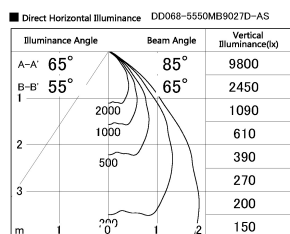

Item no. DD068-5550MB9027D-AS

Series Name: Asymmetric

Installation	Recessed mount
Type	
Fixture wattage	55W
Beam angle	85 x 65 deg.
Color Temp.	2700K
CRI	Ra>90
Luminous	3618 lm
Body	Die-cast aluminum alloy
Body finish	N/A
Trim finish	Black
Reflector finish	Mirror
IP Rate	IP20
Light source	COB module
Input Voltage	AC220~240V
Dimming Type	Non-Dimmable
Certificate	CE, CCC
Cut Hole	150mm

Height (Weight)	Wide flood
78.7W	177 (1.4kg)
58.5W	177 (1.4kg)
55.0W	177 (1.4kg)
42.8W	157 (1.1kg)
36.0W	157 (1.1kg)