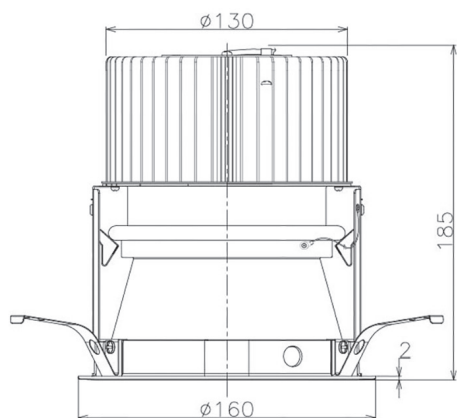

Item no. DD068-5550MB9027D-AS

Series Name: Asymmetric

Installation	Recessed mount
Type	
Fixture wattage	55W
Beam angle	85 x 65 deg.
Color Temp.	2700K
CRI	Ra>90
Luminous	3618 lm
Body	Die-cast aluminum alloy
Body finish	N/A
Trim finish	Black
Reflector finish	Mirror
IP Rate	IP20
Light source	COB module
Input Voltage	AC220~240V
Dimming Type	Non-Dimmable
Certificate	CE, CCC
Cut Hole	150mm

Height (Weight)	Wide flood
78.7W	177 (1.4kg)
58.5W	177 (1.4kg)
55.0W	177 (1.4kg)
42.8W	157 (1.1kg)
36.0W	157 (1.1kg)