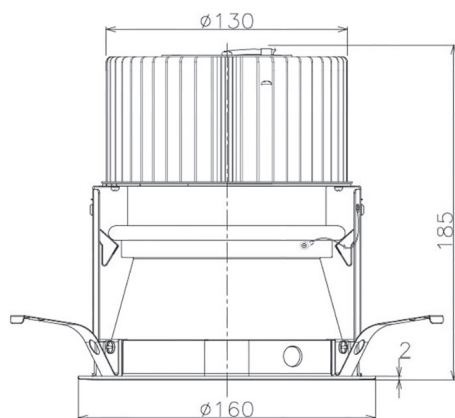

Item no. DD068-5550MB9030D-AS

Series Name: Asymmetric

Installation	Recessed mount
Type	
Fixture wattage	55W
Beam angle	85 x 65 deg.
Color Temp.	3000K
CRI	Ra>90
Luminous	3769 lm
Body	Die-cast aluminum alloy
Body finish	N/A
Trim finish	Black
Reflector finish	Mirror
IP Rate	IP20
Light source	COB module
Input Voltage	AC220~240V
Dimming Type	Non-Dimmable
Certificate	CE, CCC
Cut Hole	150mm

Height (Weight)	Wide flood
78.7W	177 (1.4kg)
58.5W	177 (1.4kg)
55.0W	177 (1.4kg)
42.8W	157 (1.1kg)
36.0W	157 (1.1kg)