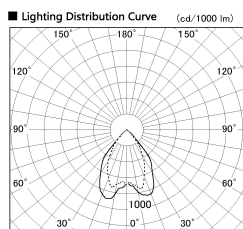

Item no. DD068-5550MB9030D-AS

Series Name: Asymmetric

Installation	Recessed mount
Type	
Fixture wattage	55W
Beam angle	85 x 65 deg.
Color Temp.	3000K
CRI	Ra>90
Luminous	3769 lm
Body	Die-cast aluminum alloy
Body finish	N/A
Trim finish	Black
Reflector finish	Mirror
IP Rate	IP20
Light source	COB module
Input Voltage	AC220~240V
Dimming Type	Non-Dimmable
Certificate	CE, CCC
Cut Hole	150mm

Height (Weight)	Wide flood
78.7W	177 (1.4kg)
58.5W	177 (1.4kg)
55.0W	177 (1.4kg)
42.8W	157 (1.1kg)
36.0W	157 (1.1kg)