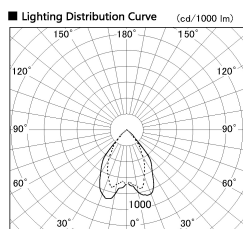

Item no. DD068-5550MB9030D-AS

Series Name: Asymmetric

Installation	Recessed mount
Type	Asymmetric
Fixture wattage	55W
Beam angle	85 x 65 deg.
Color Temp.	3000K
CRI	Ra>90
Luminous	3769 lm
Body	Die-cast aluminum alloy
Body finish	N/A
Trim finish	Black
Reflector finish	Mirror
IP Rate	IP20
Light source	COB module
Input Voltage	AC220~240V
Dimming Type	Non-Dimmable
Certificate	CE, CCC
Cut Hole	150mm

Height (Weight)	Wide flood
78.7W	177 (1.4kg)
58.5W	177 (1.4kg)
55.0W	177 (1.4kg)
42.8W	157 (1.1kg)
36.0W	157 (1.1kg)