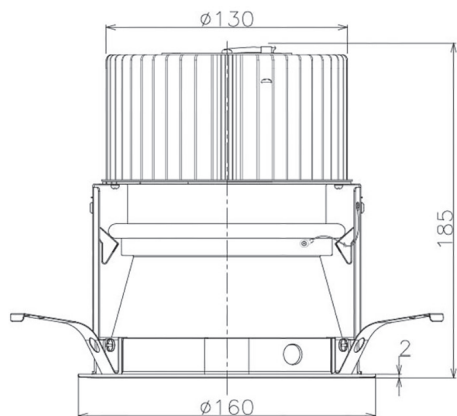

Item no. DD068-5550MB9030D-AS

Series Name: Asymmetric

Installation	Recessed mount
Type	Asymmetric
Fixture wattage	55W
Beam angle	85 x 65 deg.
Color Temp.	3000K
CRI	Ra>90
Luminous	3769 lm
Body	Die-cast aluminum alloy
Body finish	N/A
Trim finish	Black
Reflector finish	Mirror
IP Rate	IP20
Light source	COB module
Input Voltage	AC220~240V
Dimming Type	Non-Dimmable
Certificate	CE, CCC
Cut Hole	150mm

Height (Weight)	Wide flood
78.7W	177 (1.4kg)
58.5W	177 (1.4kg)
55.0W	177 (1.4kg)
42.8W	157 (1.1kg)
36.0W	157 (1.1kg)