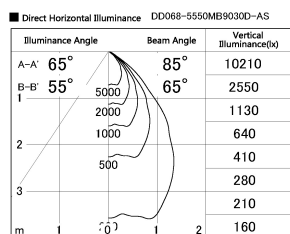

Item no. DD068-5550MB9030D-AS

Series Name: Asymmetric

Installation	Recessed mount
Type	
Fixture wattage	55W
Beam angle	85 x 65 deg.
Color Temp.	3000K
CRI	Ra>90
Luminous	3769 lm
Body	Die-cast aluminum alloy
Body finish	N/A
Trim finish	Black
Reflector finish	Mirror
IP Rate	IP20
Light source	COB module
Input Voltage	AC220~240V
Dimming Type	Non-Dimmable
Certificate	CE, CCC
Cut Hole	150mm

Height (Weight)	Wide flood
78.7W	177 (1.4kg)
58.5W	177 (1.4kg)
55.0W	177 (1.4kg)
42.8W	157 (1.1kg)
36.0W	157 (1.1kg)