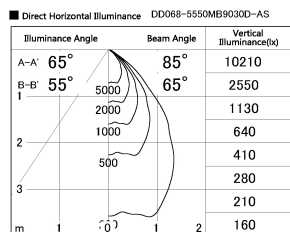

Item no. DD068-5550MB9030D-AS

Series Name: Asymmetric

Installation	Recessed mount
Type	Asymmetric
Fixture wattage	55W
Beam angle	85 x 65 deg.
Color Temp.	3000K
CRI	Ra>90
Luminous	3769 lm
Body	Die-cast aluminum alloy
Body finish	N/A
Trim finish	Black
Reflector finish	Mirror
IP Rate	IP20
Light source	COB module
Input Voltage	AC220~240V
Dimming Type	Non-Dimmable
Certificate	CE, CCC
Cut Hole	150mm

Height (Weight)	Wide flood
78.7W	177 (1.4kg)
58.5W	177 (1.4kg)
55.0W	177 (1.4kg)
42.8W	157 (1.1kg)
36.0W	157 (1.1kg)