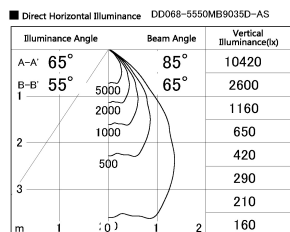

Item no. DD068-5550MB9035D-AS

Series Name: Asymmetric

Installation	Recessed mount
Type	
Fixture wattage	55W
Beam angle	85 x 65 deg.
Color Temp.	3500K
CRI	Ra>90
Luminous	3845 lm
Body	Die-cast aluminum alloy
Body finish	N/A
Trim finish	Black
Reflector finish	Mirror
IP Rate	IP20
Light source	COB module
Input Voltage	AC220~240V
Dimming Type	Non-Dimmable
Certificate	CE, CCC
Cut Hole	150mm

Height (Weight)	Wide flood
78.7W	177 (1.4kg)
58.5W	177 (1.4kg)
55.0W	177 (1.4kg)
42.8W	157 (1.1kg)
36.0W	157 (1.1kg)