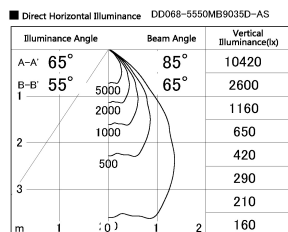

Item no. DD068-5550MB9035D-AS

Series Name: Asymmetric

Installation	Recessed mount
Type	Asymmetric
Fixture wattage	55W
Beam angle	85 x 65 deg.
Color Temp.	3500K
CRI	Ra>90
Luminous	3845 lm
Body	Die-cast aluminum alloy
Body finish	N/A
Trim finish	Black
Reflector finish	Mirror
IP Rate	IP20
Light source	COB module
Input Voltage	AC220~240V
Dimming Type	Non-Dimmable
Certificate	CE, CCC
Cut Hole	150mm

Height (Weight)	Wide flood
78.7W	177 (1.4kg)
58.5W	177 (1.4kg)
55.0W	177 (1.4kg)
42.8W	157 (1.1kg)
36.0W	157 (1.1kg)