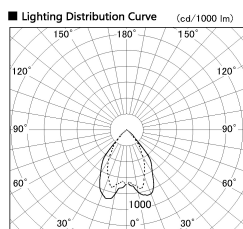

Item no. DD068-5550MB9035D-AS

Series Name: Asymmetric

Installation	Recessed mount
Type	
Fixture wattage	55W
Beam angle	85 x 65 deg.
Color Temp.	3500K
CRI	Ra>90
Luminous	3845 lm
Body	Die-cast aluminum alloy
Body finish	N/A
Trim finish	Black
Reflector finish	Mirror
IP Rate	IP20
Light source	COB module
Input Voltage	AC220~240V
Dimming Type	Non-Dimmable
Certificate	CE, CCC
Cut Hole	150mm

Height (Weight)	Wide flood
78.7W	177 (1.4kg)
58.5W	177 (1.4kg)
55.0W	177 (1.4kg)
42.8W	157 (1.1kg)
36.0W	157 (1.1kg)