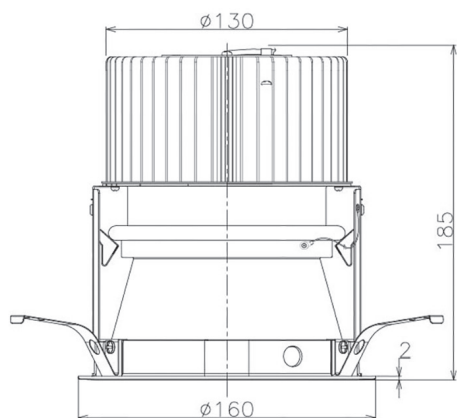

Item no. DD068-5550MB9035D-AS

Series Name: Asymmetric

Installation	Recessed mount
Type	
Fixture wattage	55W
Beam angle	85 x 65 deg.
Color Temp.	3500K
CRI	Ra>90
Luminous	3845 lm
Body	Die-cast aluminum alloy
Body finish	N/A
Trim finish	Black
Reflector finish	Mirror
IP Rate	IP20
Light source	COB module
Input Voltage	AC220~240V
Dimming Type	Non-Dimmable
Certificate	CE, CCC
Cut Hole	150mm

Height (Weight)	Wide flood
78.7W	177 (1.4kg)
58.5W	177 (1.4kg)
55.0W	177 (1.4kg)
42.8W	157 (1.1kg)
36.0W	157 (1.1kg)