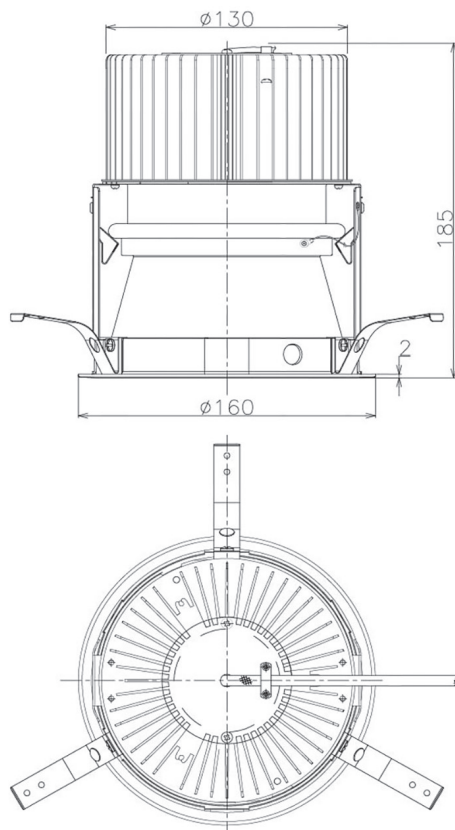

Item no. DD068-5550MB9035D-AS

Series Name: Asymmetric

Installation	Recessed mount
Type	Asymmetric
Fixture wattage	55W
Beam angle	85 x 65 deg.
Color Temp.	3500K
CRI	Ra>90
Luminous	3845 lm
Body	Die-cast aluminum alloy
Body finish	N/A
Trim finish	Black
Reflector finish	Mirror
IP Rate	IP20
Light source	COB module
Input Voltage	AC220~240V
Dimming Type	Non-Dimmable
Certificate	CE, CCC
Cut Hole	150mm

Height (Weight)	Wide flood
78.7W	177 (1.4kg)
58.5W	177 (1.4kg)
55.0W	177 (1.4kg)
42.8W	157 (1.1kg)
36.0W	157 (1.1kg)