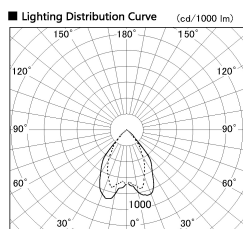

Item no. DD068-5550MB9035D-AS

Series Name: Asymmetric

Installation	Recessed mount
Type	Asymmetric
Fixture wattage	55W
Beam angle	85 x 65 deg.
Color Temp.	3500K
CRI	Ra>90
Luminous	3845 lm
Body	Die-cast aluminum alloy
Body finish	N/A
Trim finish	Black
Reflector finish	Mirror
IP Rate	IP20
Light source	COB module
Input Voltage	AC220~240V
Dimming Type	Non-Dimmable
Certificate	CE, CCC
Cut Hole	150mm

Height (Weight)	Wide flood
78.7W	177 (1.4kg)
58.5W	177 (1.4kg)
55.0W	177 (1.4kg)
42.8W	157 (1.1kg)
36.0W	157 (1.1kg)