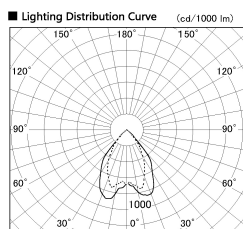

Item no. DD068-5550MB9040D-AS

Series Name: Asymmetric

Installation	Recessed mount
Type	
Fixture wattage	55W
Beam angle	85 x 65 deg.
Color Temp.	4000K
CRI	Ra>90
Luminous	3882 lm
Body	Die-cast aluminum alloy
Body finish	N/A
Trim finish	Black
Reflector finish	Mirror
IP Rate	IP20
Light source	COB module
Input Voltage	AC220~240V
Dimming Type	Non-Dimmable
Certificate	CE, CCC
Cut Hole	150mm

Height (Weight)	Wide flood
78.7W	177 (1.4kg)
58.5W	177 (1.4kg)
55.0W	177 (1.4kg)
42.8W	157 (1.1kg)
36.0W	157 (1.1kg)