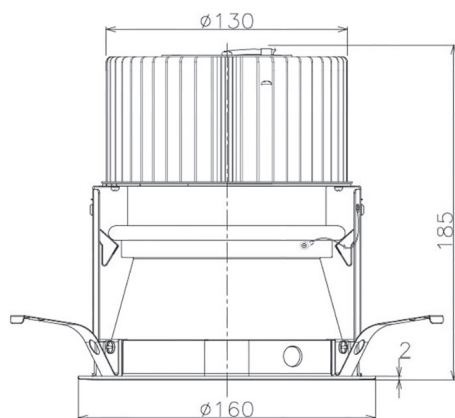

Item no. DD068-5550MB9040D-AS

Series Name: Asymmetric

Installation	Recessed mount
Type	
Fixture wattage	55W
Beam angle	85 x 65 deg.
Color Temp.	4000K
CRI	Ra>90
Luminous	3882 lm
Body	Die-cast aluminum alloy
Body finish	N/A
Trim finish	Black
Reflector finish	Mirror
IP Rate	IP20
Light source	COB module
Input Voltage	AC220~240V
Dimming Type	Non-Dimmable
Certificate	CE, CCC
Cut Hole	150mm

Height (Weight)	Wide flood
78.7W	177 (1.4kg)
58.5W	177 (1.4kg)
55.0W	177 (1.4kg)
42.8W	157 (1.1kg)
36.0W	157 (1.1kg)