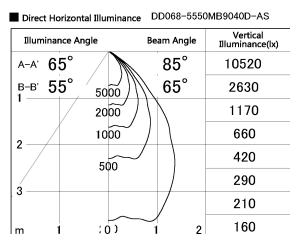

Item no. DD068-5550MB9040D-AS

Series Name: Asymmetric

Installation	Recessed mount
Type	
Fixture wattage	55W
Beam angle	85 x 65 deg.
Color Temp.	4000K
CRI	Ra>90
Luminous	3882 lm
Body	Die-cast aluminum alloy
Body finish	N/A
Trim finish	Black
Reflector finish	Mirror
IP Rate	IP20
Light source	COB module
Input Voltage	AC220~240V
Dimming Type	Non-Dimmable
Certificate	CE, CCC
Cut Hole	150mm

Height (Weight)	Wide flood
78.7W	177 (1.4kg)
58.5W	177 (1.4kg)
55.0W	177 (1.4kg)
42.8W	157 (1.1kg)
36.0W	157 (1.1kg)