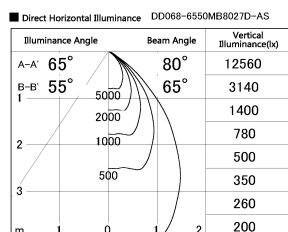

Item no. DD068-6550MB8027D-AS

Series Name: Asymmetric

Installation	Recessed mount
Type	
Fixture wattage	58.5W
Beam angle	80 x 65 deg.
Color Temp.	2700K
CRI	Ra>80
Luminous	4730 lm
Body	Die-cast aluminum alloy
Body finish	N/A
Trim finish	Black
Reflector finish	Mirror
IP Rate	IP20
Light source	COB module
Input Voltage	AC220~240V
Dimming Type	Non-Dimmable
Certificate	CE, CCC
Cut Hole	150mm

Height (Weight)	Wide flood
78.7W	177 (1.4kg)
58.5W	177 (1.4kg)
55.0W	177 (1.4kg)
42.8W	157 (1.1kg)
36.0W	157 (1.1kg)