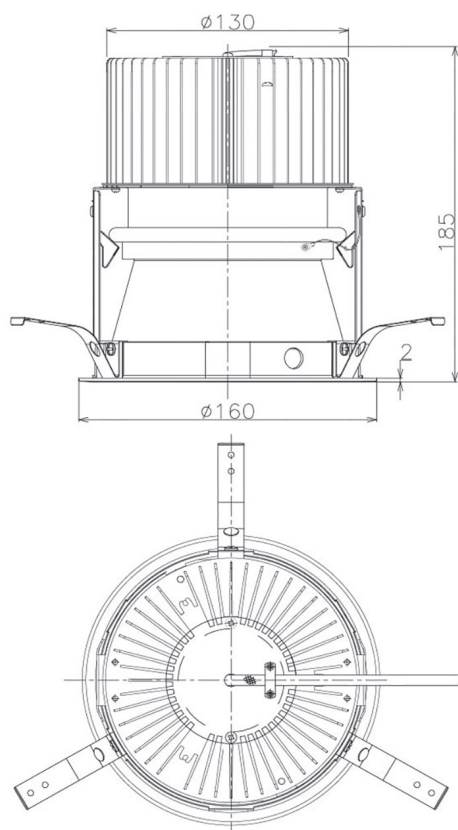

Item no. DD068-6550MB8027D-AS

Series Name: Asymmetric

Installation	Recessed mount
Type	
Fixture wattage	58.5W
Beam angle	80 x 65 deg.
Color Temp.	2700K
CRI	Ra>80
Luminous	4730 lm
Body	Die-cast aluminum alloy
Body finish	N/A
Trim finish	Black
Reflector finish	Mirror
IP Rate	IP20
Light source	COB module
Input Voltage	AC220~240V
Dimming Type	Non-Dimmable
Certificate	CE, CCC
Cut Hole	150mm

Height (Weight)	Wide flood
78.7W	177 (1.4kg)
58.5W	177 (1.4kg)
55.0W	177 (1.4kg)
42.8W	157 (1.1kg)
36.0W	157 (1.1kg)