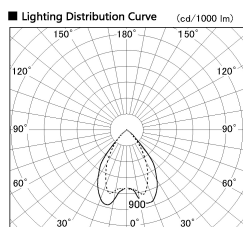

Item no. DD068-6550MB8027D-AS

Series Name: Asymmetric

Installation	Recessed mount
Type	
Fixture wattage	58.5W
Beam angle	80 x 65 deg.
Color Temp.	2700K
CRI	Ra>80
Luminous	4730 lm
Body	Die-cast aluminum alloy
Body finish	N/A
Trim finish	Black
Reflector finish	Mirror
IP Rate	IP20
Light source	COB module
Input Voltage	AC220~240V
Dimming Type	Non-Dimmable
Certificate	CE, CCC
Cut Hole	150mm

Height (Weight)	Wide flood
78.7W	177 (1.4kg)
58.5W	177 (1.4kg)
55.0W	177 (1.4kg)
42.8W	157 (1.1kg)
36.0W	157 (1.1kg)