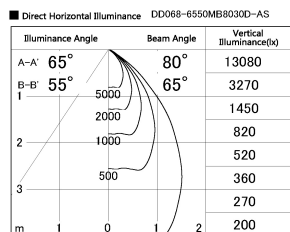

Item no. DD068-6550MB8030D-AS

Series Name: Asymmetric

Installation	Recessed mount
Type	
Fixture wattage	58.5W
Beam angle	80 x 65 deg.
Color Temp.	3000K
CRI	Ra>80
Luminous	4927 lm
Body	Die-cast aluminum alloy
Body finish	N/A
Trim finish	Black
Reflector finish	Mirror
IP Rate	IP20
Light source	COB module
Input Voltage	AC220~240V
Dimming Type	Non-Dimmable
Certificate	CE, CCC
Cut Hole	150mm

Height (Weight)	Wide flood
78.7W	177 (1.4kg)
58.5W	177 (1.4kg)
55.0W	177 (1.4kg)
42.8W	157 (1.1kg)
36.0W	157 (1.1kg)