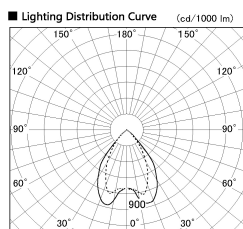

Item no. DD068-6550MB8030D-AS

Series Name: Asymmetric

Installation	Recessed mount
Type	
Fixture wattage	58.5W
Beam angle	80 x 65 deg.
Color Temp.	3000K
CRI	Ra>80
Luminous	4927 lm
Body	Die-cast aluminum alloy
Body finish	N/A
Trim finish	Black
Reflector finish	Mirror
IP Rate	IP20
Light source	COB module
Input Voltage	AC220~240V
Dimming Type	Non-Dimmable
Certificate	CE, CCC
Cut Hole	150mm

Height (Weight)	Wide flood
78.7W	177 (1.4kg)
58.5W	177 (1.4kg)
55.0W	177 (1.4kg)
42.8W	157 (1.1kg)
36.0W	157 (1.1kg)