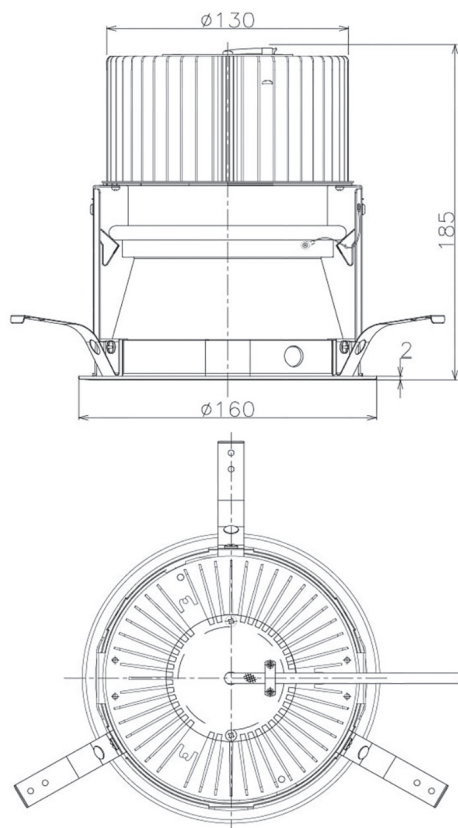

Item no. DD068-6550MB8030D-AS

Series Name: Asymmetric

Installation	Recessed mount
Type	
Fixture wattage	58.5W
Beam angle	80 x 65 deg.
Color Temp.	3000K
CRI	Ra>80
Luminous	4927 lm
Body	Die-cast aluminum alloy
Body finish	N/A
Trim finish	Black
Reflector finish	Mirror
IP Rate	IP20
Light source	COB module
Input Voltage	AC220~240V
Dimming Type	Non-Dimmable
Certificate	CE, CCC
Cut Hole	150mm

Height (Weight)	Wide flood
78.7W	177 (1.4kg)
58.5W	177 (1.4kg)
55.0W	177 (1.4kg)
42.8W	157 (1.1kg)
36.0W	157 (1.1kg)