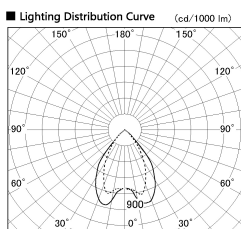

Item no. DD068-6550MB8035D-AS

Series Name: Asymmetric

Installation	Recessed mount
Type	Asymmetric
Fixture wattage	58.5W
Beam angle	80 x 65 deg.
Color Temp.	3500K
CRI	Ra>80
Luminous	5025 lm
Body	Die-cast aluminum alloy
Body finish	N/A
Trim finish	Black
Reflector finish	Mirror
IP Rate	IP20
Light source	COB module
Input Voltage	AC220~240V
Dimming Type	Non-Dimmable
Certificate	CE, CCC
Cut Hole	150mm

Height (Weight)	Wide flood
78.7W	177 (1.4kg)
58.5W	177 (1.4kg)
55.0W	177 (1.4kg)
42.8W	157 (1.1kg)
36.0W	157 (1.1kg)