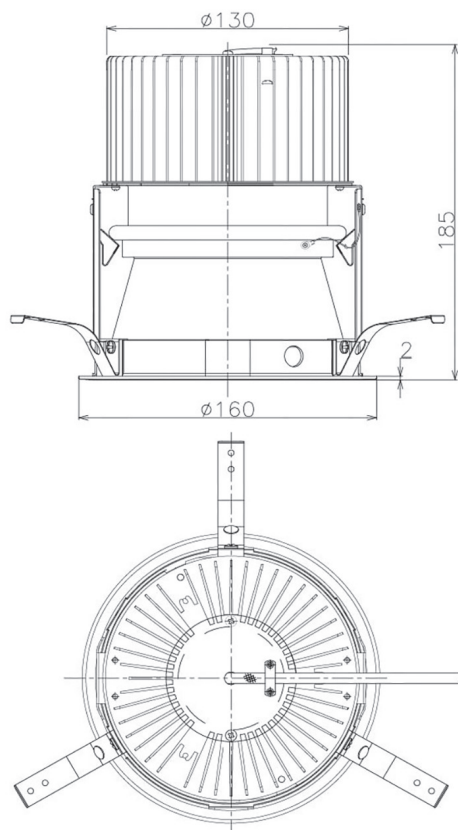

Item no. DD068-6550MB8035D-AS

Series Name: Asymmetric

Installation	Recessed mount
Type	Asymmetric
Fixture wattage	58.5W
Beam angle	80 x 65 deg.
Color Temp.	3500K
CRI	Ra>80
Luminous	5025 lm
Body	Die-cast aluminum alloy
Body finish	N/A
Trim finish	Black
Reflector finish	Mirror
IP Rate	IP20
Light source	COB module
Input Voltage	AC220~240V
Dimming Type	Non-Dimmable
Certificate	CE, CCC
Cut Hole	150mm

Height (Weight)	Wide flood
78.7W	177 (1.4kg)
58.5W	177 (1.4kg)
55.0W	177 (1.4kg)
42.8W	157 (1.1kg)
36.0W	157 (1.1kg)