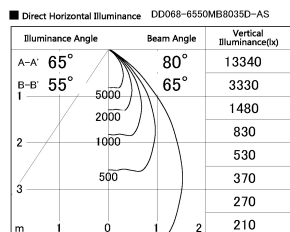

Item no. DD068-6550MB8035D-AS

Series Name: Asymmetric

Installation	Recessed mount
Type	Asymmetric
Fixture wattage	58.5W
Beam angle	80 x 65 deg.
Color Temp.	3500K
CRI	Ra>80
Luminous	5025 lm
Body	Die-cast aluminum alloy
Body finish	N/A
Trim finish	Black
Reflector finish	Mirror
IP Rate	IP20
Light source	COB module
Input Voltage	AC220~240V
Dimming Type	Non-Dimmable
Certificate	CE, CCC
Cut Hole	150mm

Height (Weight)	Wide flood
78.7W	177 (1.4kg)
58.5W	177 (1.4kg)
55.0W	177 (1.4kg)
42.8W	157 (1.1kg)
36.0W	157 (1.1kg)