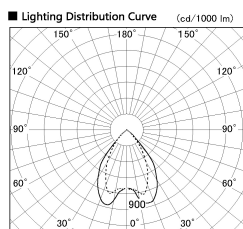

Item no. DD068-6550MB8035D-AS

Series Name: Asymmetric

Installation	Recessed mount
Type	
Fixture wattage	58.5W
Beam angle	80 x 65 deg.
Color Temp.	3500K
CRI	Ra>80
Luminous	5025 lm
Body	Die-cast aluminum alloy
Body finish	N/A
Trim finish	Black
Reflector finish	Mirror
IP Rate	IP20
Light source	COB module
Input Voltage	AC220~240V
Dimming Type	Non-Dimmable
Certificate	CE, CCC
Cut Hole	150mm

■ Direct Horizontal Illuminance DD068-6550MB8035D-AS

Illuminance Angle	Beam Angle	Vertical Illuminance (lx)
A-A' 65°	80°	13340
B-B' 55°	65°	3330
1	5000	1480
2	2000	830
3	1000	530
	500	370
	270	270
m	1 0 1 2	210

Height (Weight)	Wide flood
78.7W	177 (1.4kg)
58.5W	177 (1.4kg)
55.0W	177 (1.4kg)
42.8W	157 (1.1kg)
36.0W	157 (1.1kg)