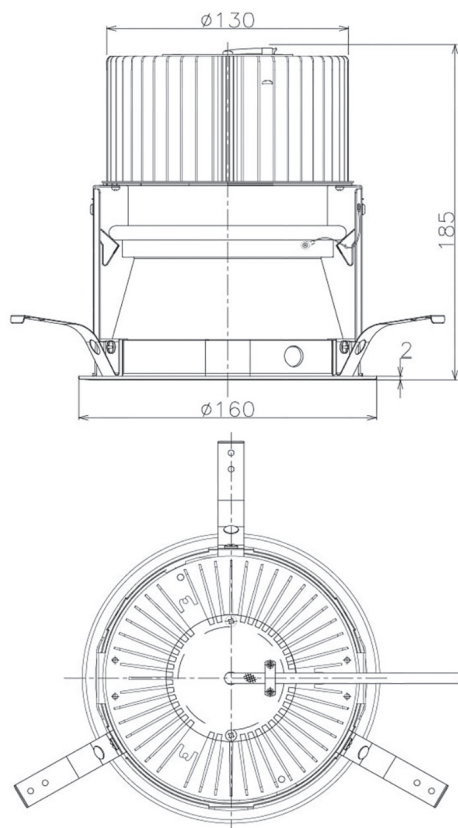

Item no. DD068-6550MB8035D-AS

Series Name: Asymmetric

Installation	Recessed mount
Type	
Fixture wattage	58.5W
Beam angle	80 x 65 deg.
Color Temp.	3500K
CRI	Ra>80
Luminous	5025 lm
Body	Die-cast aluminum alloy
Body finish	N/A
Trim finish	Black
Reflector finish	Mirror
IP Rate	IP20
Light source	COB module
Input Voltage	AC220~240V
Dimming Type	Non-Dimmable
Certificate	CE, CCC
Cut Hole	150mm

■ Direct Horizontal Illuminance DD068-6550MB8035D-AS

Illuminance Angle	Beam Angle	Vertical Illuminance (lx)
A-A' 65°	80°	13340
B-B' 55°	65°	3330
1	5000	1480
2	2000	830
3	1000	530
	500	370
	270	270
m	1 0 1 2	210

Height (Weight)	Wide flood
78.7W	177 (1.4kg)
58.5W	177 (1.4kg)
55.0W	177 (1.4kg)
42.8W	157 (1.1kg)
36.0W	157 (1.1kg)