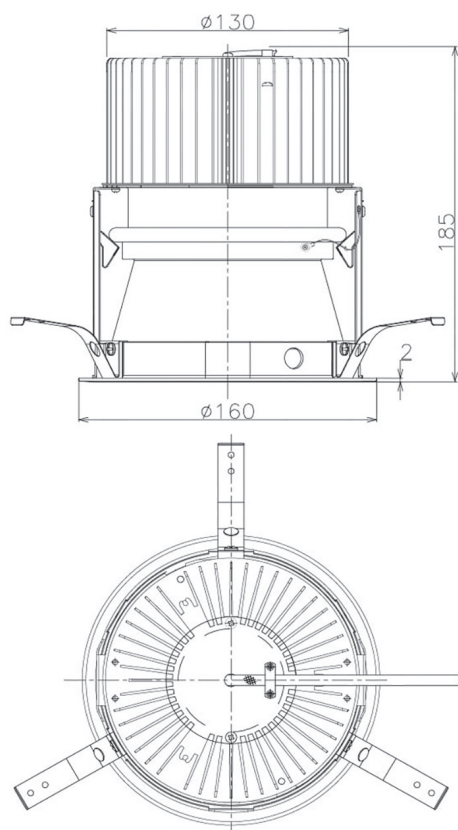

Item no. DD068-6550MB8040D-AS

Series Name: Asymmetric

Installation	Recessed mount
Type	Asymmetric
Fixture wattage	58.5W
Beam angle	80 x 65 deg.
Color Temp.	4000K
CRI	Ra>80
Luminous	5075 lm
Body	Die-cast aluminum alloy
Body finish	N/A
Trim finish	Black
Reflector finish	Mirror
IP Rate	IP20
Light source	COB module
Input Voltage	AC220~240V
Dimming Type	Non-Dimmable
Certificate	CE, CCC
Cut Hole	150mm

■ Direct Horizontal Illuminance DD068-6550MB8040D-AS

Illuminance Angle	Beam Angle	Vertical Illuminance (lx)
A-A' 65°	80°	13470
B-B' 55°	65°	3370
1	5000	1500
2	2000	840
3	1000	540
	500	370
		270
m	1 0 1 2	210

Height (Weight)	Wide flood
78.7W	177 (1.4kg)
58.5W	177 (1.4kg)
55.0W	177 (1.4kg)
42.8W	157 (1.1kg)
36.0W	157 (1.1kg)