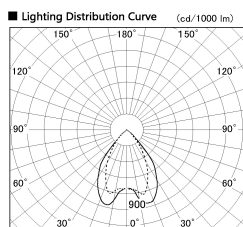

Item no. DD068-6550MB8040D-AS

Series Name: Asymmetric

Installation	Recessed mount
Type	Asymmetric
Fixture wattage	58.5W
Beam angle	80 x 65 deg.
Color Temp.	4000K
CRI	Ra>80
Luminous	5075 lm
Body	Die-cast aluminum alloy
Body finish	N/A
Trim finish	Black
Reflector finish	Mirror
IP Rate	IP20
Light source	COB module
Input Voltage	AC220~240V
Dimming Type	Non-Dimmable
Certificate	CE, CCC
Cut Hole	150mm

■ Direct Horizontal Illuminance DD068-6550MB8040D-AS

Illuminance Angle	Beam Angle	Vertical Illuminance (lx)
A-A' 65°	80°	13470
B-B' 55°	65°	3370
1	5000	1500
2	2000	840
3	1000	540
	500	370
		270
m	1 0 1 2	210

Height (Weight)	Wide flood
78.7W	177 (1.4kg)
58.5W	177 (1.4kg)
55.0W	177 (1.4kg)
42.8W	157 (1.1kg)
36.0W	157 (1.1kg)