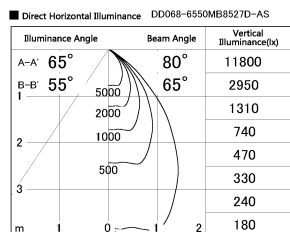

Item no. DD068-6550MB8527D-AS

Series Name: Asymmetric

Installation Recessed mount

Type

Fixture wattage 58.5W

Beam angle 80 x 65 deg.

Color Temp. 2700K

CRI Ra>85

Luminous 4446 lm

Body Die-cast aluminum alloy

Body finish N/A

Trim finish Black

Reflector finish Mirror

IP Rate IP20

Light source COB module

Input Voltage AC220~240V

Dimming Type Non-Dimmable

Certificate CE, CCC

Cut Hole 150mm

Height (Weight)	Wide flood
78.7W	177 (1.4kg)
58.5W	177 (1.4kg)
55.0W	177 (1.4kg)
42.8W	157 (1.1kg)
36.0W	157 (1.1kg)