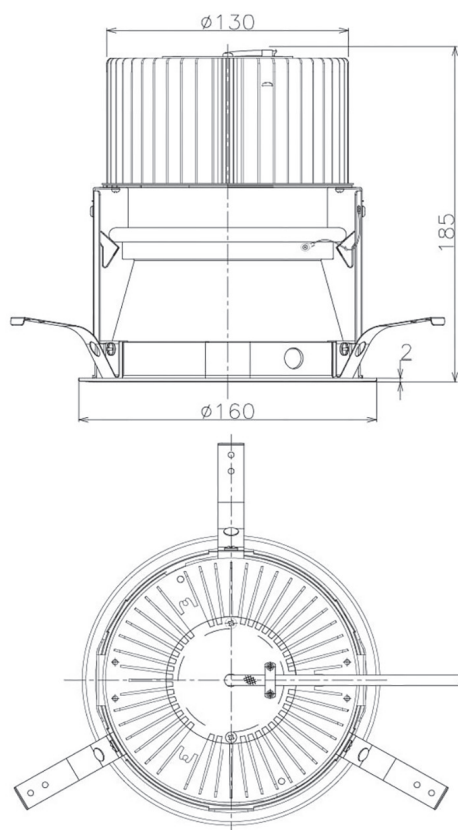

Item no. DD068-6550MB8527D-AS

Series Name: Asymmetric

Installation	Recessed mount
Type	Asymmetric
Fixture wattage	58.5W
Beam angle	80 x 65 deg.
Color Temp.	2700K
CRI	Ra>85
Luminous	4446 lm
Body	Die-cast aluminum alloy
Body finish	N/A
Trim finish	Black
Reflector finish	Mirror
IP Rate	IP20
Light source	COB module
Input Voltage	AC220~240V
Dimming Type	Non-Dimmable
Certificate	CE, CCC
Cut Hole	150mm

Height (Weight)	Wide flood
78.7W	177 (1.4kg)
58.5W	177 (1.4kg)
55.0W	177 (1.4kg)
42.8W	157 (1.1kg)
36.0W	157 (1.1kg)