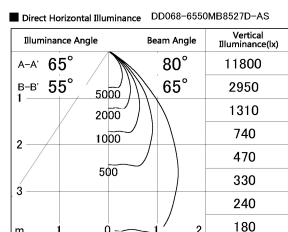

Item no. DD068-6550MB8527D-AS

Series Name: Asymmetric

Installation	Recessed mount
Type	Asymmetric
Fixture wattage	58.5W
Beam angle	80 x 65 deg.
Color Temp.	2700K
CRI	Ra>85
Luminous	4446 lm
Body	Die-cast aluminum alloy
Body finish	N/A
Trim finish	Black
Reflector finish	Mirror
IP Rate	IP20
Light source	COB module
Input Voltage	AC220~240V
Dimming Type	Non-Dimmable
Certificate	CE, CCC
Cut Hole	150mm

Height (Weight)	Wide flood
78.7W	177 (1.4kg)
58.5W	177 (1.4kg)
55.0W	177 (1.4kg)
42.8W	157 (1.1kg)
36.0W	157 (1.1kg)