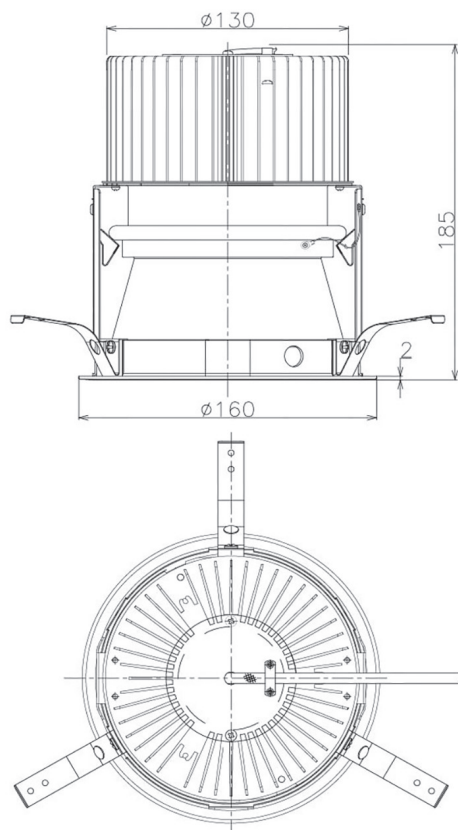

Item no. DD068-6550MB8527D-AS

Series Name: Asymmetric

Installation Recessed mount

Type

Fixture wattage 58.5W

Beam angle 80 x 65 deg.

Color Temp. 2700K

CRI Ra>85

Luminous 4446 lm

Body Die-cast aluminum alloy

Body finish N/A

Trim finish Black

Reflector finish Mirror

IP Rate IP20

Light source COB module

Input Voltage AC220~240V

Dimming Type Non-Dimmable

Certificate CE, CCC

Cut Hole 150mm

Height (Weight)	Wide flood
78.7W	177 (1.4kg)
58.5W	177 (1.4kg)
55.0W	177 (1.4kg)
42.8W	157 (1.1kg)
36.0W	157 (1.1kg)