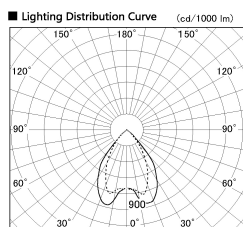

Item no. DD068-6550MB8527D-AS

Series Name: Asymmetric

Installation	Recessed mount
Type	Asymmetric
Fixture wattage	58.5W
Beam angle	80 x 65 deg.
Color Temp.	2700K
CRI	Ra>85
Luminous	4446 lm
Body	Die-cast aluminum alloy
Body finish	N/A
Trim finish	Black
Reflector finish	Mirror
IP Rate	IP20
Light source	COB module
Input Voltage	AC220~240V
Dimming Type	Non-Dimmable
Certificate	CE, CCC
Cut Hole	150mm

Height (Weight)	Wide flood
78.7W	177 (1.4kg)
58.5W	177 (1.4kg)
55.0W	177 (1.4kg)
42.8W	157 (1.1kg)
36.0W	157 (1.1kg)