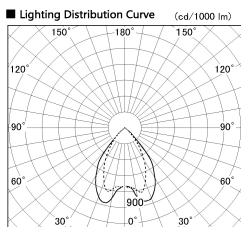

Item no. DD068-6550MB8527D-AS

Series Name: Asymmetric

Installation Recessed mount

Type

Fixture wattage 58.5W

Beam angle 80 x 65 deg.

Color Temp. 2700K

CRI Ra>85

Luminous 4446 lm

Body Die-cast aluminum alloy

Body finish N/A

Trim finish Black

Reflector finish Mirror

IP Rate IP20

Light source COB module

Input Voltage AC220~240V

Dimming Type Non-Dimmable

Certificate CE, CCC

Cut Hole 150mm

Height (Weight)	Wide flood
78.7W	177 (1.4kg)
58.5W	177 (1.4kg)
55.0W	177 (1.4kg)
42.8W	157 (1.1kg)
36.0W	157 (1.1kg)