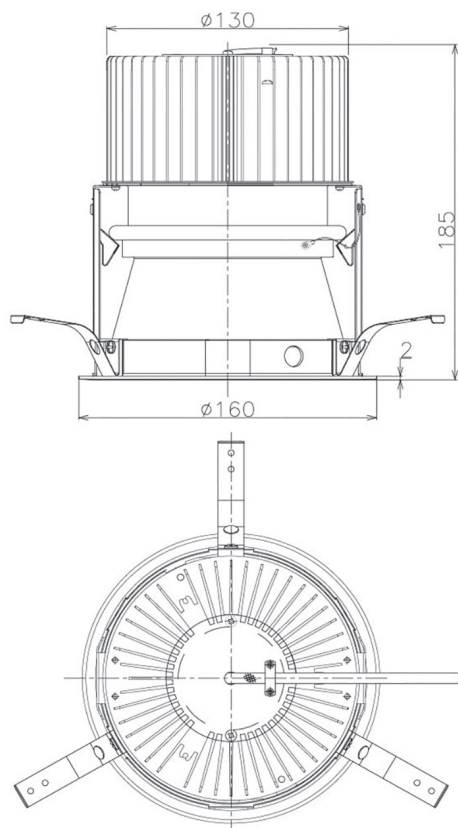

Item no. DD068-6550MB8530D-AS

Series Name: Asymmetric

Installation	Recessed mount
Type	Asymmetric
Fixture wattage	58.5W
Beam angle	80 x 65 deg.
Color Temp.	3000K
CRI	Ra>85
Luminous	4631 lm
Body	Die-cast aluminum alloy
Body finish	N/A
Trim finish	Black
Reflector finish	Mirror
IP Rate	IP20
Light source	COB module
Input Voltage	AC220~240V
Dimming Type	Non-Dimmable
Certificate	CE, CCC
Cut Hole	150mm

Height (Weight)	Wide flood
78.7W	177 (1.4kg)
58.5W	177 (1.4kg)
55.0W	177 (1.4kg)
42.8W	157 (1.1kg)
36.0W	157 (1.1kg)