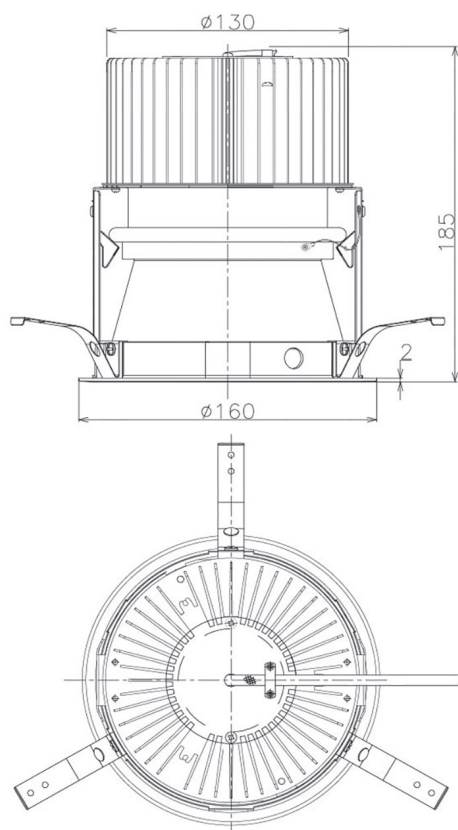

Item no. DD068-6550MB8530D-AS

Series Name: Asymmetric

Installation	Recessed mount
Type	
Fixture wattage	58.5W
Beam angle	80 x 65 deg.
Color Temp.	3000K
CRI	Ra>85
Luminous	4631 lm
Body	Die-cast aluminum alloy
Body finish	N/A
Trim finish	Black
Reflector finish	Mirror
IP Rate	IP20
Light source	COB module
Input Voltage	AC220~240V
Dimming Type	Non-Dimmable
Certificate	CE, CCC
Cut Hole	150mm

Height (Weight)	Wide flood
78.7W	177 (1.4kg)
58.5W	177 (1.4kg)
55.0W	177 (1.4kg)
42.8W	157 (1.1kg)
36.0W	157 (1.1kg)