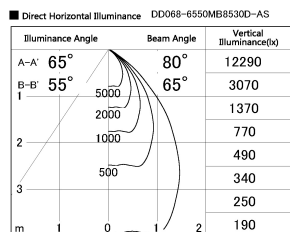

Item no. DD068-6550MB8530D-AS

Series Name: Asymmetric

Installation	Recessed mount
Type	Asymmetric
Fixture wattage	58.5W
Beam angle	80 x 65 deg.
Color Temp.	3000K
CRI	Ra>85
Luminous	4631 lm
Body	Die-cast aluminum alloy
Body finish	N/A
Trim finish	Black
Reflector finish	Mirror
IP Rate	IP20
Light source	COB module
Input Voltage	AC220~240V
Dimming Type	Non-Dimmable
Certificate	CE, CCC
Cut Hole	150mm

Height (Weight)	Wide flood
78.7W	177 (1.4kg)
58.5W	177 (1.4kg)
55.0W	177 (1.4kg)
42.8W	157 (1.1kg)
36.0W	157 (1.1kg)