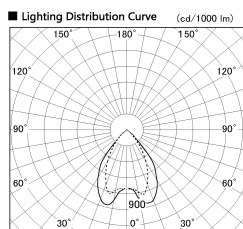

Item no. DD068-6550MB8530D-AS

Series Name: Asymmetric

Installation	Recessed mount
Type	Asymmetric
Fixture wattage	58.5W
Beam angle	80 x 65 deg.
Color Temp.	3000K
CRI	Ra>85
Luminous	4631 lm
Body	Die-cast aluminum alloy
Body finish	N/A
Trim finish	Black
Reflector finish	Mirror
IP Rate	IP20
Light source	COB module
Input Voltage	AC220~240V
Dimming Type	Non-Dimmable
Certificate	CE, CCC
Cut Hole	150mm

Height (Weight)	Wide flood
78.7W	177 (1.4kg)
58.5W	177 (1.4kg)
55.0W	177 (1.4kg)
42.8W	157 (1.1kg)
36.0W	157 (1.1kg)