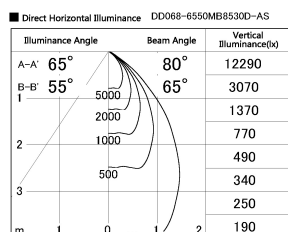

Item no. DD068-6550MB8530D-AS

Series Name: Asymmetric

Installation	Recessed mount
Type	
Fixture wattage	58.5W
Beam angle	80 x 65 deg.
Color Temp.	3000K
CRI	Ra>85
Luminous	4631 lm
Body	Die-cast aluminum alloy
Body finish	N/A
Trim finish	Black
Reflector finish	Mirror
IP Rate	IP20
Light source	COB module
Input Voltage	AC220~240V
Dimming Type	Non-Dimmable
Certificate	CE, CCC
Cut Hole	150mm

Height (Weight)	Wide flood
78.7W	177 (1.4kg)
58.5W	177 (1.4kg)
55.0W	177 (1.4kg)
42.8W	157 (1.1kg)
36.0W	157 (1.1kg)