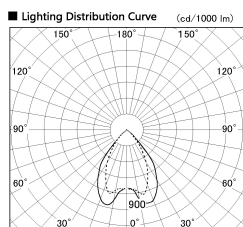

Item no. DD068-6550MB8530D-AS

Series Name: Asymmetric

Installation	Recessed mount
Type	
Fixture wattage	58.5W
Beam angle	80 x 65 deg.
Color Temp.	3000K
CRI	Ra>85
Luminous	4631 lm
Body	Die-cast aluminum alloy
Body finish	N/A
Trim finish	Black
Reflector finish	Mirror
IP Rate	IP20
Light source	COB module
Input Voltage	AC220~240V
Dimming Type	Non-Dimmable
Certificate	CE, CCC
Cut Hole	150mm

Height (Weight)	Wide flood
78.7W	177 (1.4kg)
58.5W	177 (1.4kg)
55.0W	177 (1.4kg)
42.8W	157 (1.1kg)
36.0W	157 (1.1kg)