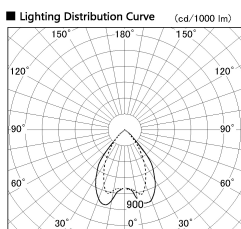

Item no. DD068-6550MB8540D-AS

Series Name: Asymmetric

Installation	Recessed mount
Type	Asymmetric
Fixture wattage	58.5W
Beam angle	80 x 65 deg.
Color Temp.	4000K
CRI	Ra>85
Luminous	4770 lm
Body	Die-cast aluminum alloy
Body finish	N/A
Trim finish	Black
Reflector finish	Mirror
IP Rate	IP20
Light source	COB module
Input Voltage	AC220~240V
Dimming Type	Non-Dimmable
Certificate	CE, CCC
Cut Hole	150mm

Height (Weight)	Wide flood
78.7W	177 (1.4kg)
58.5W	177 (1.4kg)
55.0W	177 (1.4kg)
42.8W	157 (1.1kg)
36.0W	157 (1.1kg)