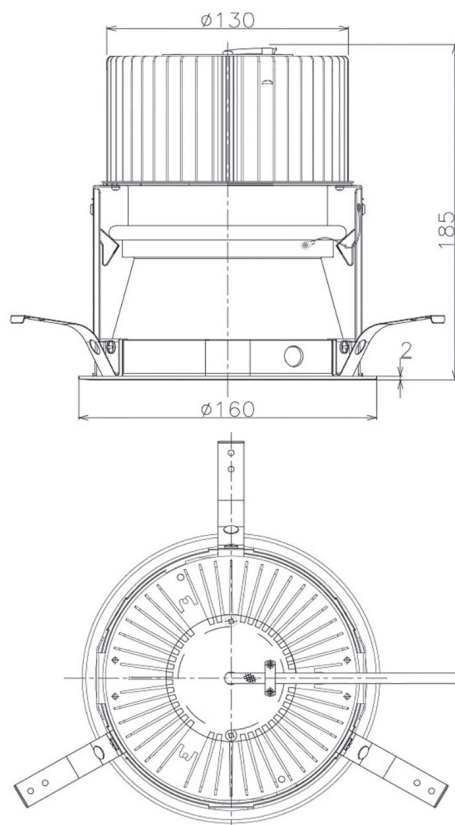

Item no. DD068-6550MB8540D-AS

Series Name: Asymmetric

Installation	Recessed mount
Type	
Fixture wattage	58.5W
Beam angle	80 x 65 deg.
Color Temp.	4000K
CRI	Ra>85
Luminous	4770 lm
Body	Die-cast aluminum alloy
Body finish	N/A
Trim finish	Black
Reflector finish	Mirror
IP Rate	IP20
Light source	COB module
Input Voltage	AC220~240V
Dimming Type	Non-Dimmable
Certificate	CE, CCC
Cut Hole	150mm

Height (Weight)	Wide flood
78.7W	177 (1.4kg)
58.5W	177 (1.4kg)
55.0W	177 (1.4kg)
42.8W	157 (1.1kg)
36.0W	157 (1.1kg)