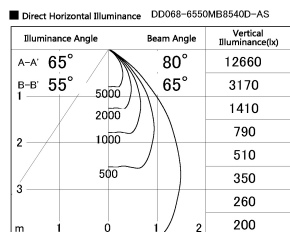

Item no. DD068-6550MB8540D-AS

Series Name: Asymmetric

Installation	Recessed mount
Type	Asymmetric
Fixture wattage	58.5W
Beam angle	80 x 65 deg.
Color Temp.	4000K
CRI	Ra>85
Luminous	4770 lm
Body	Die-cast aluminum alloy
Body finish	N/A
Trim finish	Black
Reflector finish	Mirror
IP Rate	IP20
Light source	COB module
Input Voltage	AC220~240V
Dimming Type	Non-Dimmable
Certificate	CE, CCC
Cut Hole	150mm

Height (Weight)	Wide flood
78.7W	177 (1.4kg)
58.5W	177 (1.4kg)
55.0W	177 (1.4kg)
42.8W	157 (1.1kg)
36.0W	157 (1.1kg)