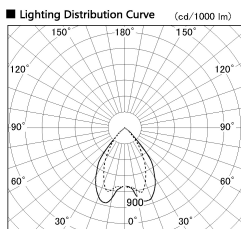

Item no. DD068-6550MB8540D-AS

Series Name: Asymmetric

Installation	Recessed mount
Type	
Fixture wattage	58.5W
Beam angle	80 x 65 deg.
Color Temp.	4000K
CRI	Ra>85
Luminous	4770 lm
Body	Die-cast aluminum alloy
Body finish	N/A
Trim finish	Black
Reflector finish	Mirror
IP Rate	IP20
Light source	COB module
Input Voltage	AC220~240V
Dimming Type	Non-Dimmable
Certificate	CE, CCC
Cut Hole	150mm

Height (Weight)	Wide flood
78.7W	177 (1.4kg)
58.5W	177 (1.4kg)
55.0W	177 (1.4kg)
42.8W	157 (1.1kg)
36.0W	157 (1.1kg)