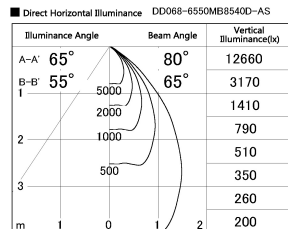

Item no. DD068-6550MB8540D-AS

Series Name: Asymmetric

Installation	Recessed mount
Type	
Fixture wattage	58.5W
Beam angle	80 x 65 deg.
Color Temp.	4000K
CRI	Ra>85
Luminous	4770 lm
Body	Die-cast aluminum alloy
Body finish	N/A
Trim finish	Black
Reflector finish	Mirror
IP Rate	IP20
Light source	COB module
Input Voltage	AC220~240V
Dimming Type	Non-Dimmable
Certificate	CE, CCC
Cut Hole	150mm

Height (Weight)	Wide flood
78.7W	177 (1.4kg)
58.5W	177 (1.4kg)
55.0W	177 (1.4kg)
42.8W	157 (1.1kg)
36.0W	157 (1.1kg)