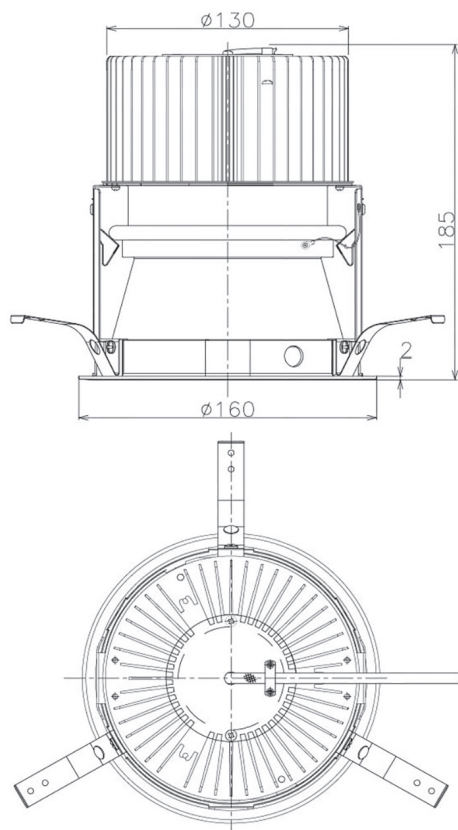

Item no. DD068-6550MB8540D-AS

Series Name: Asymmetric

Installation	Recessed mount
Type	Asymmetric
Fixture wattage	58.5W
Beam angle	80 x 65 deg.
Color Temp.	4000K
CRI	Ra>85
Luminous	4770 lm
Body	Die-cast aluminum alloy
Body finish	N/A
Trim finish	Black
Reflector finish	Mirror
IP Rate	IP20
Light source	COB module
Input Voltage	AC220~240V
Dimming Type	Non-Dimmable
Certificate	CE, CCC
Cut Hole	150mm

Height (Weight)	Wide flood
78.7W	177 (1.4kg)
58.5W	177 (1.4kg)
55.0W	177 (1.4kg)
42.8W	157 (1.1kg)
36.0W	157 (1.1kg)