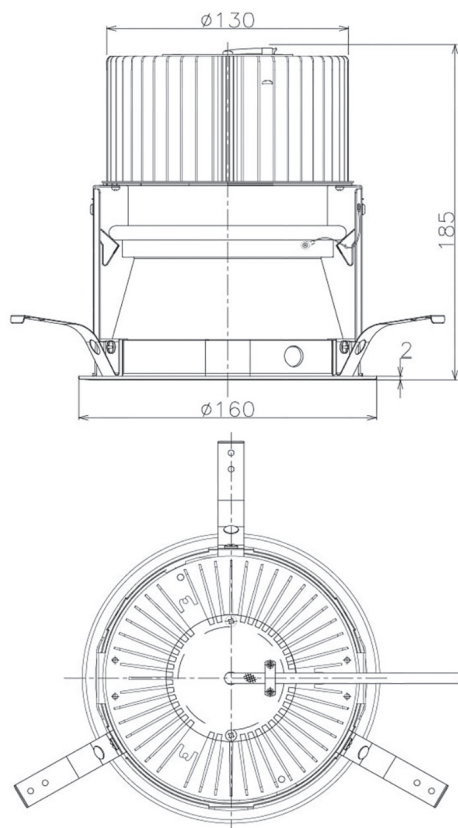

Item no. DD068-6550MB9027D-AS

Series Name: Asymmetric

Installation	Recessed mount
Type	
Fixture wattage	58.5W
Beam angle	80 x 65 deg.
Color Temp.	2700K
CRI	Ra>90
Luminous	4042 lm
Body	Die-cast aluminum alloy
Body finish	N/A
Trim finish	Black
Reflector finish	Mirror
IP Rate	IP20
Light source	COB module
Input Voltage	AC220~240V
Dimming Type	Non-Dimmable
Certificate	CE, CCC
Cut Hole	150mm

Height (Weight)	Wide flood
78.7W	177 (1.4kg)
58.5W	177 (1.4kg)
55.0W	177 (1.4kg)
42.8W	157 (1.1kg)
36.0W	157 (1.1kg)