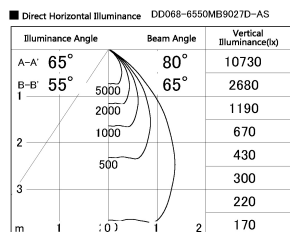

Item no. DD068-6550MB9027D-AS

Series Name: Asymmetric

Installation	Recessed mount
Type	
Fixture wattage	58.5W
Beam angle	80 x 65 deg.
Color Temp.	2700K
CRI	Ra>90
Luminous	4042 lm
Body	Die-cast aluminum alloy
Body finish	N/A
Trim finish	Black
Reflector finish	Mirror
IP Rate	IP20
Light source	COB module
Input Voltage	AC220~240V
Dimming Type	Non-Dimmable
Certificate	CE, CCC
Cut Hole	150mm

Height (Weight)	Wide flood
78.7W	177 (1.4kg)
58.5W	177 (1.4kg)
55.0W	177 (1.4kg)
42.8W	157 (1.1kg)
36.0W	157 (1.1kg)