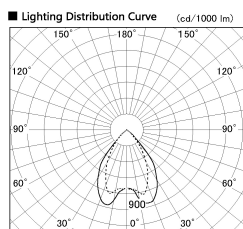

Item no. DD068-6550MB9027D-AS

Series Name: Asymmetric

Installation	Recessed mount
Type	
Fixture wattage	58.5W
Beam angle	80 x 65 deg.
Color Temp.	2700K
CRI	Ra>90
Luminous	4042 lm
Body	Die-cast aluminum alloy
Body finish	N/A
Trim finish	Black
Reflector finish	Mirror
IP Rate	IP20
Light source	COB module
Input Voltage	AC220~240V
Dimming Type	Non-Dimmable
Certificate	CE, CCC
Cut Hole	150mm

Height (Weight)	Wide flood
78.7W	177 (1.4kg)
58.5W	177 (1.4kg)
55.0W	177 (1.4kg)
42.8W	157 (1.1kg)
36.0W	157 (1.1kg)