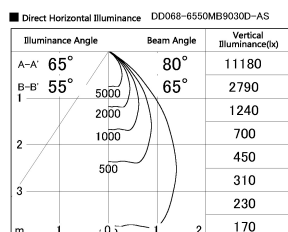

Item no. DD068-6550MB9030D-AS

Series Name: Asymmetric

Installation	Recessed mount
Type	
Fixture wattage	58.5W
Beam angle	80 x 65 deg.
Color Temp.	3000K
CRI	Ra>90
Luminous	4211 lm
Body	Die-cast aluminum alloy
Body finish	N/A
Trim finish	Black
Reflector finish	Mirror
IP Rate	IP20
Light source	COB module
Input Voltage	AC220~240V
Dimming Type	Non-Dimmable
Certificate	CE, CCC
Cut Hole	150mm

Height (Weight)	Wide flood
78.7W	177 (1.4kg)
58.5W	177 (1.4kg)
55.0W	177 (1.4kg)
42.8W	157 (1.1kg)
36.0W	157 (1.1kg)