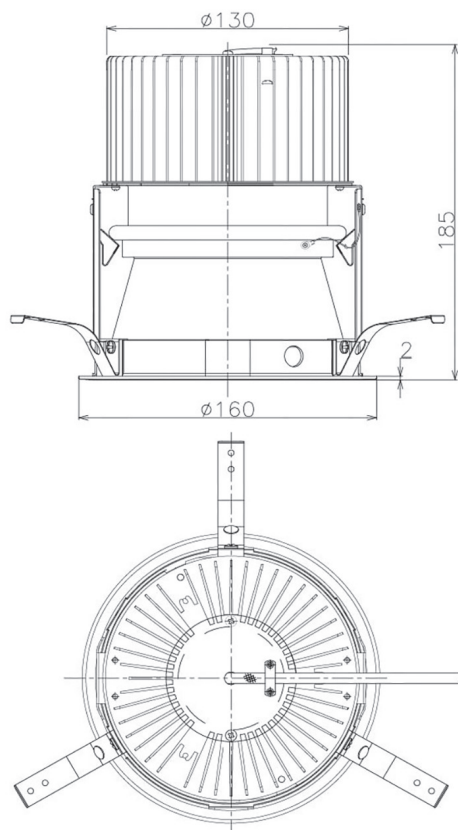

Item no. DD068-6550MB9030D-AS

Series Name: Asymmetric

Installation	Recessed mount
Type	Asymmetric
Fixture wattage	58.5W
Beam angle	80 x 65 deg.
Color Temp.	3000K
CRI	Ra>90
Luminous	4211 lm
Body	Die-cast aluminum alloy
Body finish	N/A
Trim finish	Black
Reflector finish	Mirror
IP Rate	IP20
Light source	COB module
Input Voltage	AC220~240V
Dimming Type	Non-Dimmable
Certificate	CE, CCC
Cut Hole	150mm

Height (Weight)	Wide flood
78.7W	177 (1.4kg)
58.5W	177 (1.4kg)
55.0W	177 (1.4kg)
42.8W	157 (1.1kg)
36.0W	157 (1.1kg)