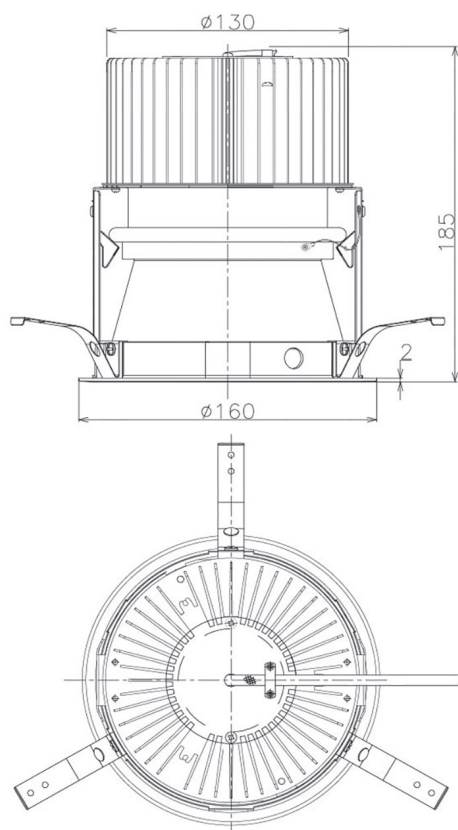

Item no. DD068-6550MB9030D-AS

Series Name: Asymmetric

Installation	Recessed mount
Type	
Fixture wattage	58.5W
Beam angle	80 x 65 deg.
Color Temp.	3000K
CRI	Ra>90
Luminous	4211 lm
Body	Die-cast aluminum alloy
Body finish	N/A
Trim finish	Black
Reflector finish	Mirror
IP Rate	IP20
Light source	COB module
Input Voltage	AC220~240V
Dimming Type	Non-Dimmable
Certificate	CE, CCC
Cut Hole	150mm

Height (Weight)	Wide flood
78.7W	177 (1.4kg)
58.5W	177 (1.4kg)
55.0W	177 (1.4kg)
42.8W	157 (1.1kg)
36.0W	157 (1.1kg)