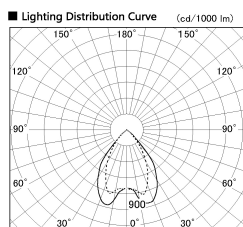

Item no. DD068-6550MB9030D-AS

Series Name: Asymmetric

Installation	Recessed mount
Type	
Fixture wattage	58.5W
Beam angle	80 x 65 deg.
Color Temp.	3000K
CRI	Ra>90
Luminous	4211 lm
Body	Die-cast aluminum alloy
Body finish	N/A
Trim finish	Black
Reflector finish	Mirror
IP Rate	IP20
Light source	COB module
Input Voltage	AC220~240V
Dimming Type	Non-Dimmable
Certificate	CE, CCC
Cut Hole	150mm

Height (Weight)	Wide flood
78.7W	177 (1.4kg)
58.5W	177 (1.4kg)
55.0W	177 (1.4kg)
42.8W	157 (1.1kg)
36.0W	157 (1.1kg)