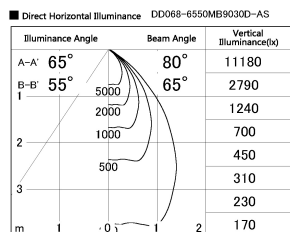

Item no. DD068-6550MB9030D-AS

Series Name: Asymmetric

Installation	Recessed mount
Type	Asymmetric
Fixture wattage	58.5W
Beam angle	80 x 65 deg.
Color Temp.	3000K
CRI	Ra>90
Luminous	4211 lm
Body	Die-cast aluminum alloy
Body finish	N/A
Trim finish	Black
Reflector finish	Mirror
IP Rate	IP20
Light source	COB module
Input Voltage	AC220~240V
Dimming Type	Non-Dimmable
Certificate	CE, CCC
Cut Hole	150mm

Height (Weight)	Wide flood
78.7W	177 (1.4kg)
58.5W	177 (1.4kg)
55.0W	177 (1.4kg)
42.8W	157 (1.1kg)
36.0W	157 (1.1kg)