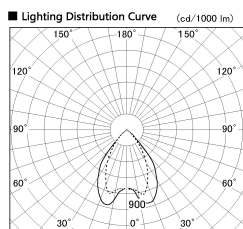

Item no. DD068-6550MB9030D-AS

Series Name: Asymmetric

Installation	Recessed mount
Type	Asymmetric
Fixture wattage	58.5W
Beam angle	80 x 65 deg.
Color Temp.	3000K
CRI	Ra>90
Luminous	4211 lm
Body	Die-cast aluminum alloy
Body finish	N/A
Trim finish	Black
Reflector finish	Mirror
IP Rate	IP20
Light source	COB module
Input Voltage	AC220~240V
Dimming Type	Non-Dimmable
Certificate	CE, CCC
Cut Hole	150mm

Height (Weight)	Wide flood
78.7W	177 (1.4kg)
58.5W	177 (1.4kg)
55.0W	177 (1.4kg)
42.8W	157 (1.1kg)
36.0W	157 (1.1kg)