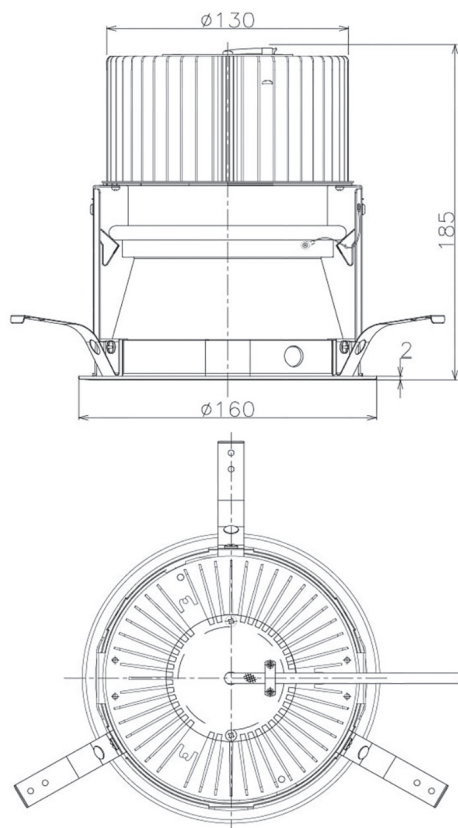

Item no. DD068-6550MB9035D-AS

Series Name: Asymmetric

Installation	Recessed mount
Type	
Fixture wattage	58.5W
Beam angle	80 x 65 deg.
Color Temp.	3500K
CRI	Ra>90
Luminous	4295 lm
Body	Die-cast aluminum alloy
Body finish	N/A
Trim finish	Black
Reflector finish	Mirror
IP Rate	IP20
Light source	COB module
Input Voltage	AC220~240V
Dimming Type	Non-Dimmable
Certificate	CE, CCC
Cut Hole	150mm

Height (Weight)	Wide flood
78.7W	177 (1.4kg)
58.5W	177 (1.4kg)
55.0W	177 (1.4kg)
42.8W	157 (1.1kg)
36.0W	157 (1.1kg)