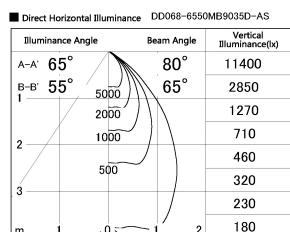

Item no. DD068-6550MB9035D-AS

Series Name: Asymmetric

Installation	Recessed mount
Type	Asymmetric
Fixture wattage	58.5W
Beam angle	80 x 65 deg.
Color Temp.	3500K
CRI	Ra>90
Luminous	4295 lm
Body	Die-cast aluminum alloy
Body finish	N/A
Trim finish	Black
Reflector finish	Mirror
IP Rate	IP20
Light source	COB module
Input Voltage	AC220~240V
Dimming Type	Non-Dimmable
Certificate	CE, CCC
Cut Hole	150mm

Height (Weight)	Wide flood
78.7W	177 (1.4kg)
58.5W	177 (1.4kg)
55.0W	177 (1.4kg)
42.8W	157 (1.1kg)
36.0W	157 (1.1kg)