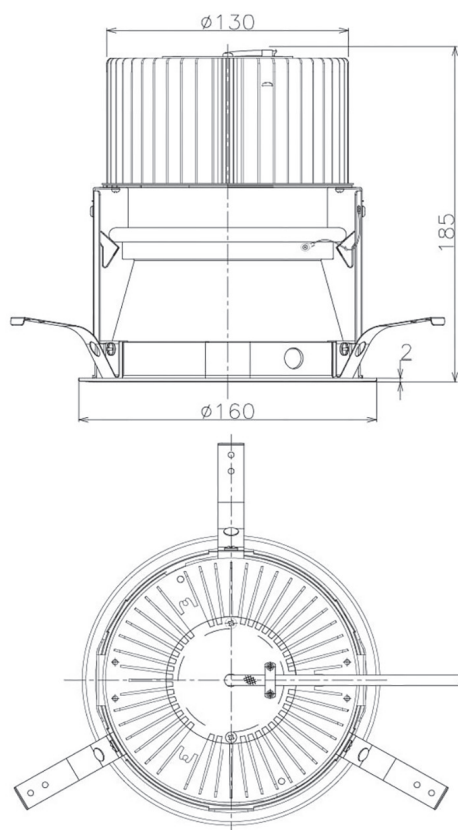

Item no. DD068-6550MB9035D-AS

Series Name: Asymmetric

Installation	Recessed mount
Type	Asymmetric
Fixture wattage	58.5W
Beam angle	80 x 65 deg.
Color Temp.	3500K
CRI	Ra>90
Luminous	4295 lm
Body	Die-cast aluminum alloy
Body finish	N/A
Trim finish	Black
Reflector finish	Mirror
IP Rate	IP20
Light source	COB module
Input Voltage	AC220~240V
Dimming Type	Non-Dimmable
Certificate	CE, CCC
Cut Hole	150mm

Height (Weight)	Wide flood
78.7W	177 (1.4kg)
58.5W	177 (1.4kg)
55.0W	177 (1.4kg)
42.8W	157 (1.1kg)
36.0W	157 (1.1kg)