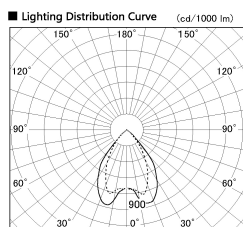

Item no. DD068-6550MB9035D-AS

Series Name: Asymmetric

Installation	Recessed mount
Type	Asymmetric
Fixture wattage	58.5W
Beam angle	80 x 65 deg.
Color Temp.	3500K
CRI	Ra>90
Luminous	4295 lm
Body	Die-cast aluminum alloy
Body finish	N/A
Trim finish	Black
Reflector finish	Mirror
IP Rate	IP20
Light source	COB module
Input Voltage	AC220~240V
Dimming Type	Non-Dimmable
Certificate	CE, CCC
Cut Hole	150mm

Height (Weight)	Wide flood
78.7W	177 (1.4kg)
58.5W	177 (1.4kg)
55.0W	177 (1.4kg)
42.8W	157 (1.1kg)
36.0W	157 (1.1kg)