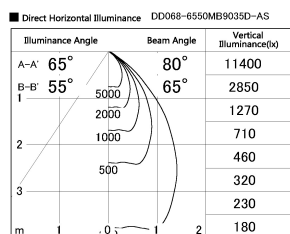

Item no. DD068-6550MB9035D-AS

Series Name: Asymmetric

Installation	Recessed mount
Type	
Fixture wattage	58.5W
Beam angle	80 x 65 deg.
Color Temp.	3500K
CRI	Ra>90
Luminous	4295 lm
Body	Die-cast aluminum alloy
Body finish	N/A
Trim finish	Black
Reflector finish	Mirror
IP Rate	IP20
Light source	COB module
Input Voltage	AC220~240V
Dimming Type	Non-Dimmable
Certificate	CE, CCC
Cut Hole	150mm

Height (Weight)	Wide flood
78.7W	177 (1.4kg)
58.5W	177 (1.4kg)
55.0W	177 (1.4kg)
42.8W	157 (1.1kg)
36.0W	157 (1.1kg)