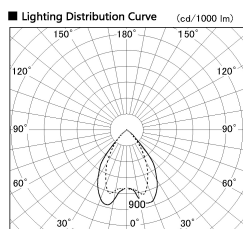

Item no. DD068-6550MB9035D-AS

Series Name: Asymmetric

Installation	Recessed mount
Type	
Fixture wattage	58.5W
Beam angle	80 x 65 deg.
Color Temp.	3500K
CRI	Ra>90
Luminous	4295 lm
Body	Die-cast aluminum alloy
Body finish	N/A
Trim finish	Black
Reflector finish	Mirror
IP Rate	IP20
Light source	COB module
Input Voltage	AC220~240V
Dimming Type	Non-Dimmable
Certificate	CE, CCC
Cut Hole	150mm

Height (Weight)	Wide flood
78.7W	177 (1.4kg)
58.5W	177 (1.4kg)
55.0W	177 (1.4kg)
42.8W	157 (1.1kg)
36.0W	157 (1.1kg)