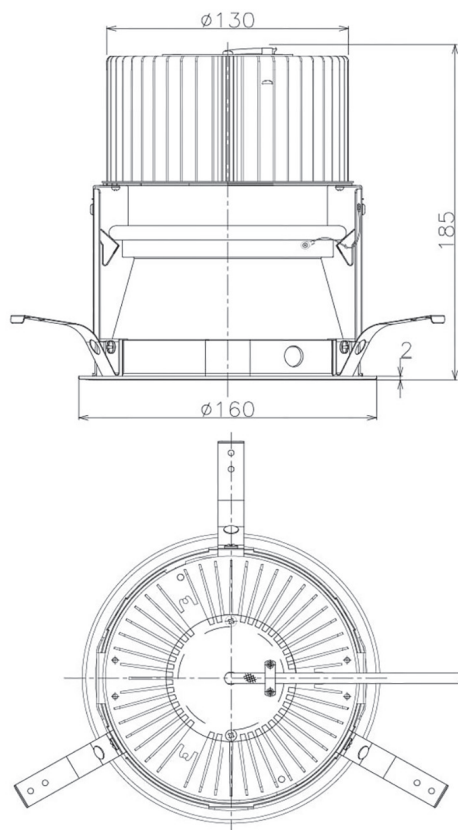

Item no. DD068-6550MB9040D-AS

Series Name: Asymmetric

| | |
|------------------|-------------------------|
| Installation | Recessed mount |
| Type | Asymmetric |
| Fixture wattage | 58.5W |
| Beam angle | 80 x 65 deg. |
| Color Temp. | 4000K |
| CRI | Ra>90 |
| Luminous | 4337 lm |
| Body | Die-cast aluminum alloy |
| Body finish | N/A |
| Trim finish | Black |
| Reflector finish | Mirror |
| IP Rate | IP20 |
| Light source | COB module |
| Input Voltage | AC220~240V |
| Dimming Type | Non-Dimmable |
| Certificate | CE, CCC |
| Cut Hole | 150mm |

| Height (Weight) | Wide flood |
|-----------------|-------------|
| 78.7W | 177 (1.4kg) |
| 58.5W | 177 (1.4kg) |
| 55.0W | 177 (1.4kg) |
| 42.8W | 157 (1.1kg) |
| 36.0W | 157 (1.1kg) |