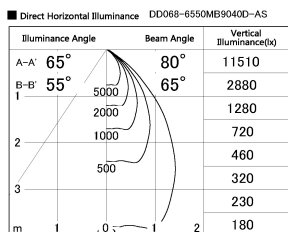

Item no. DD068-6550MB9040D-AS

Series Name: Asymmetric

| | |
|------------------|-------------------------|
| Installation | Recessed mount |
| Type | Asymmetric |
| Fixture wattage | 58.5W |
| Beam angle | 80 x 65 deg. |
| Color Temp. | 4000K |
| CRI | Ra>90 |
| Luminous | 4337 lm |
| Body | Die-cast aluminum alloy |
| Body finish | N/A |
| Trim finish | Black |
| Reflector finish | Mirror |
| IP Rate | IP20 |
| Light source | COB module |
| Input Voltage | AC220~240V |
| Dimming Type | Non-Dimmable |
| Certificate | CE, CCC |
| Cut Hole | 150mm |

| Height (Weight) | Wide flood |
|-----------------|-------------|
| 78.7W | 177 (1.4kg) |
| 58.5W | 177 (1.4kg) |
| 55.0W | 177 (1.4kg) |
| 42.8W | 157 (1.1kg) |
| 36.0W | 157 (1.1kg) |