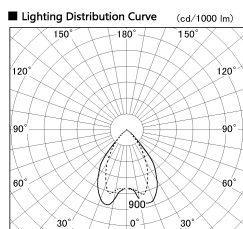

Item no. DD068-6550MB9040D-AS

Series Name: Asymmetric

| | |
|------------------|-------------------------|
| Installation | Recessed mount |
| Type | Asymmetric |
| Fixture wattage | 58.5W |
| Beam angle | 80 x 65 deg. |
| Color Temp. | 4000K |
| CRI | Ra>90 |
| Luminous | 4337 lm |
| Body | Die-cast aluminum alloy |
| Body finish | N/A |
| Trim finish | Black |
| Reflector finish | Mirror |
| IP Rate | IP20 |
| Light source | COB module |
| Input Voltage | AC220~240V |
| Dimming Type | Non-Dimmable |
| Certificate | CE, CCC |
| Cut Hole | 150mm |

| Height (Weight) | Wide flood |
|-----------------|-------------|
| 78.7W | 177 (1.4kg) |
| 58.5W | 177 (1.4kg) |
| 55.0W | 177 (1.4kg) |
| 42.8W | 157 (1.1kg) |
| 36.0W | 157 (1.1kg) |