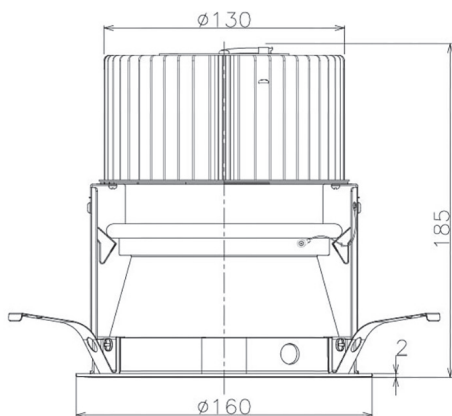

Item no. DD068-8050MB8027D-AS

Series Name: Asymmetric

Installation	Recessed mount
Type	
Fixture wattage	78.7W
Beam angle	78 x 64 deg.
Color Temp.	2700K
CRI	Ra>80
Luminous	6830 lm
Body	Die-cast aluminum alloy
Body finish	N/A
Trim finish	Black
Reflector finish	Mirror
IP Rate	IP20
Light source	COB module
Input Voltage	AC220~240V
Dimming Type	Non-Dimmable
Certificate	CE, CCC
Cut Hole	150mm

Height (Weight)	Wide flood
78.7W	177 (1.4kg)
58.5W	177 (1.4kg)
55.0W	177 (1.4kg)
42.8W	157 (1.1kg)
36.0W	157 (1.1kg)