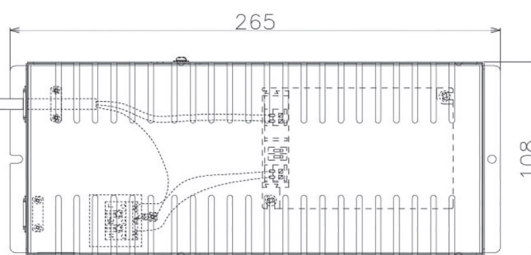

Item no. DD068-8050MB8027D-AS

Series Name: Asymmetric

| | |
|------------------|-------------------------|
| Installation | Recessed mount |
| Type | |
| Fixture wattage | 78.7W |
| Beam angle | 78 x 64 deg. |
| Color Temp. | 2700K |
| CRI | Ra>80 |
| Luminous | 6830 lm |
| Body | Die-cast aluminum alloy |
| Body finish | N/A |
| Trim finish | Black |
| Reflector finish | Mirror |
| IP Rate | IP20 |
| Light source | COB module |
| Input Voltage | AC220~240V |
| Dimming Type | Non-Dimmable |
| Certificate | CE, CCC |
| Cut Hole | 150mm |

| Height (Weight) | Wide flood |
|-----------------|-------------|
| 78.7W | 177 (1.4kg) |
| 58.5W | 177 (1.4kg) |
| 55.0W | 177 (1.4kg) |
| 42.8W | 157 (1.1kg) |
| 36.0W | 157 (1.1kg) |