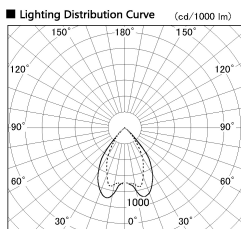

Item no. DD068-8050MB8027D-AS

Series Name: Asymmetric

| | |
|------------------|-------------------------|
| Installation | Recessed mount |
| Type | |
| Fixture wattage | 78.7W |
| Beam angle | 78 x 64 deg. |
| Color Temp. | 2700K |
| CRI | Ra>80 |
| Luminous | 6830 lm |
| Body | Die-cast aluminum alloy |
| Body finish | N/A |
| Trim finish | Black |
| Reflector finish | Mirror |
| IP Rate | IP20 |
| Light source | COB module |
| Input Voltage | AC220~240V |
| Dimming Type | Non-Dimmable |
| Certificate | CE, CCC |
| Cut Hole | 150mm |

| Height (Weight) | Wide flood |
|-----------------|-------------|
| 78.7W | 177 (1.4kg) |
| 58.5W | 177 (1.4kg) |
| 55.0W | 177 (1.4kg) |
| 42.8W | 157 (1.1kg) |
| 36.0W | 157 (1.1kg) |