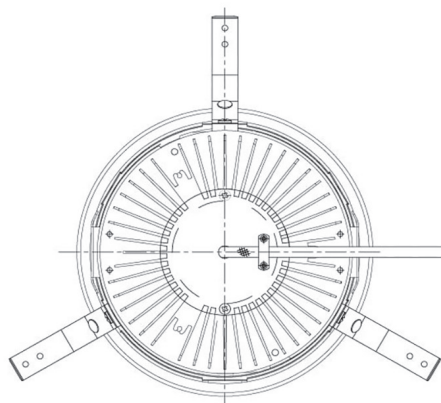

Item no. DD068-8050MB8027D-AS

Series Name: Asymmetric

Installation	Recessed mount
Type	
Fixture wattage	78.7W
Beam angle	78 x 64 deg.
Color Temp.	2700K
CRI	Ra>80
Luminous	6830 lm
Body	Die-cast aluminum alloy
Body finish	N/A
Trim finish	Black
Reflector finish	Mirror
IP Rate	IP20
Light source	COB module
Input Voltage	AC220~240V
Dimming Type	Non-Dimmable
Certificate	CE, CCC
Cut Hole	150mm

Height (Weight)	Wide flood
78.7W	177 (1.4kg)
58.5W	177 (1.4kg)
55.0W	177 (1.4kg)
42.8W	157 (1.1kg)
36.0W	157 (1.1kg)