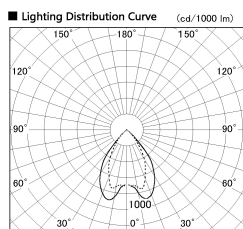

Item no. DD068-8050MB8027D-AS

Series Name: Asymmetric

Installation	Recessed mount
Type	
Fixture wattage	78.7W
Beam angle	78 x 64 deg.
Color Temp.	2700K
CRI	Ra>80
Luminous	6830 lm
Body	Die-cast aluminum alloy
Body finish	N/A
Trim finish	Black
Reflector finish	Mirror
IP Rate	IP20
Light source	COB module
Input Voltage	AC220~240V
Dimming Type	Non-Dimmable
Certificate	CE, CCC
Cut Hole	150mm

Height (Weight)	Wide flood
78.7W	177 (1.4kg)
58.5W	177 (1.4kg)
55.0W	177 (1.4kg)
42.8W	157 (1.1kg)
36.0W	157 (1.1kg)