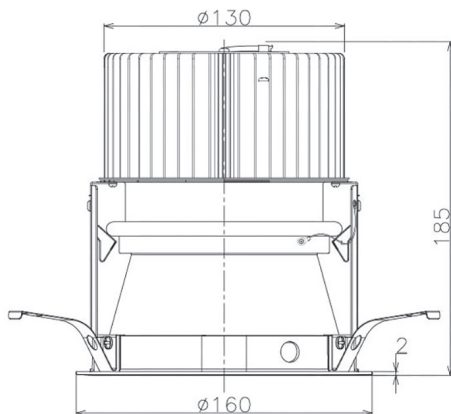

Item no. DD068-8050MB8027D-AS

Series Name: Asymmetric

| | |
|------------------|-------------------------|
| Installation | Recessed mount |
| Type | |
| Fixture wattage | 78.7W |
| Beam angle | 78 x 64 deg. |
| Color Temp. | 2700K |
| CRI | Ra>80 |
| Luminous | 6830 lm |
| Body | Die-cast aluminum alloy |
| Body finish | N/A |
| Trim finish | Black |
| Reflector finish | Mirror |
| IP Rate | IP20 |
| Light source | COB module |
| Input Voltage | AC220~240V |
| Dimming Type | Non-Dimmable |
| Certificate | CE, CCC |
| Cut Hole | 150mm |

| Height (Weight) | Wide flood |
|-----------------|-------------|
| 78.7W | 177 (1.4kg) |
| 58.5W | 177 (1.4kg) |
| 55.0W | 177 (1.4kg) |
| 42.8W | 157 (1.1kg) |
| 36.0W | 157 (1.1kg) |