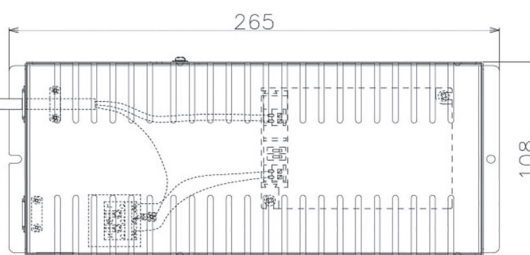

Item no. DD068-8050MB8027D-AS

Series Name: Asymmetric

Installation	Recessed mount
Type	
Fixture wattage	78.7W
Beam angle	78 x 64 deg.
Color Temp.	2700K
CRI	Ra>80
Luminous	6830 lm
Body	Die-cast aluminum alloy
Body finish	N/A
Trim finish	Black
Reflector finish	Mirror
IP Rate	IP20
Light source	COB module
Input Voltage	AC220~240V
Dimming Type	Non-Dimmable
Certificate	CE, CCC
Cut Hole	150mm

Height (Weight)	Wide flood
78.7W	177 (1.4kg)
58.5W	177 (1.4kg)
55.0W	177 (1.4kg)
42.8W	157 (1.1kg)
36.0W	157 (1.1kg)