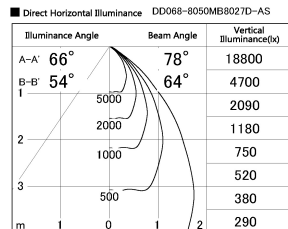

Item no. DD068-8050MB8027D-AS

Series Name: Asymmetric

| | |
|------------------|-------------------------|
| Installation | Recessed mount |
| Type | |
| Fixture wattage | 78.7W |
| Beam angle | 78 x 64 deg. |
| Color Temp. | 2700K |
| CRI | Ra>80 |
| Luminous | 6830 lm |
| Body | Die-cast aluminum alloy |
| Body finish | N/A |
| Trim finish | Black |
| Reflector finish | Mirror |
| IP Rate | IP20 |
| Light source | COB module |
| Input Voltage | AC220~240V |
| Dimming Type | Non-Dimmable |
| Certificate | CE, CCC |
| Cut Hole | 150mm |

| Height (Weight) | Wide flood |
|-----------------|-------------|
| 78.7W | 177 (1.4kg) |
| 58.5W | 177 (1.4kg) |
| 55.0W | 177 (1.4kg) |
| 42.8W | 157 (1.1kg) |
| 36.0W | 157 (1.1kg) |