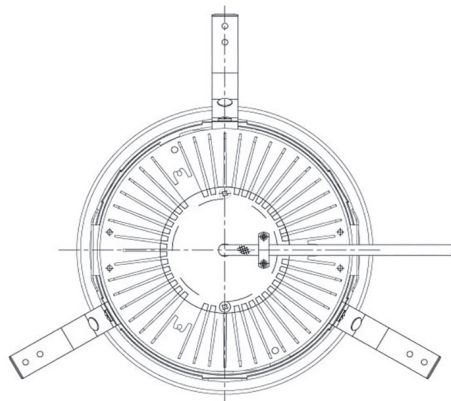

Item no. DD068-8050MB8027D-AS

Series Name: Asymmetric

| | |
|------------------|-------------------------|
| Installation | Recessed mount |
| Type | |
| Fixture wattage | 78.7W |
| Beam angle | 78 x 64 deg. |
| Color Temp. | 2700K |
| CRI | Ra>80 |
| Luminous | 6830 lm |
| Body | Die-cast aluminum alloy |
| Body finish | N/A |
| Trim finish | Black |
| Reflector finish | Mirror |
| IP Rate | IP20 |
| Light source | COB module |
| Input Voltage | AC220~240V |
| Dimming Type | Non-Dimmable |
| Certificate | CE, CCC |
| Cut Hole | 150mm |

| Height (Weight) | Wide flood |
|-----------------|-------------|
| 78.7W | 177 (1.4kg) |
| 58.5W | 177 (1.4kg) |
| 55.0W | 177 (1.4kg) |
| 42.8W | 157 (1.1kg) |
| 36.0W | 157 (1.1kg) |