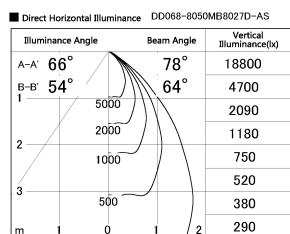

Item no. DD068-8050MB8027D-AS

Series Name: Asymmetric

Installation	Recessed mount
Type	
Fixture wattage	78.7W
Beam angle	78 x 64 deg.
Color Temp.	2700K
CRI	Ra>80
Luminous	6830 lm
Body	Die-cast aluminum alloy
Body finish	N/A
Trim finish	Black
Reflector finish	Mirror
IP Rate	IP20
Light source	COB module
Input Voltage	AC220~240V
Dimming Type	Non-Dimmable
Certificate	CE, CCC
Cut Hole	150mm

Height (Weight)	Wide flood
78.7W	177 (1.4kg)
58.5W	177 (1.4kg)
55.0W	177 (1.4kg)
42.8W	157 (1.1kg)
36.0W	157 (1.1kg)