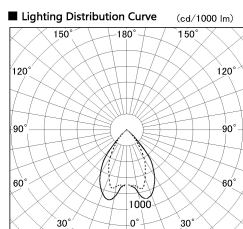

Item no. DD068-8050MB8030D-AS

Series Name: Asymmetric

Installation	Recessed mount
Type	
Fixture wattage	78.7W
Beam angle	78 x 64 deg.
Color Temp.	3000K
CRI	Ra>80
Luminous	7115 lm
Body	Die-cast aluminum alloy
Body finish	N/A
Trim finish	Black
Reflector finish	Mirror
IP Rate	IP20
Light source	COB module
Input Voltage	AC220~240V
Dimming Type	Non-Dimmable
Certificate	CE, CCC
Cut Hole	150mm

Height (Weight)	Wide flood
78.7W	177 (1.4kg)
58.5W	177 (1.4kg)
55.0W	177 (1.4kg)
42.8W	157 (1.1kg)
36.0W	157 (1.1kg)