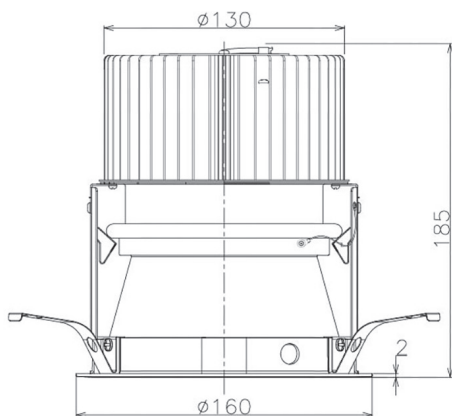

Item no. DD068-8050MB8030D-AS

Series Name: Asymmetric

Installation	Recessed mount
Type	
Fixture wattage	78.7W
Beam angle	78 x 64 deg.
Color Temp.	3000K
CRI	Ra>80
Luminous	7115 lm
Body	Die-cast aluminum alloy
Body finish	N/A
Trim finish	Black
Reflector finish	Mirror
IP Rate	IP20
Light source	COB module
Input Voltage	AC220~240V
Dimming Type	Non-Dimmable
Certificate	CE, CCC
Cut Hole	150mm

Height (Weight)	Wide flood
78.7W	177 (1.4kg)
58.5W	177 (1.4kg)
55.0W	177 (1.4kg)
42.8W	157 (1.1kg)
36.0W	157 (1.1kg)