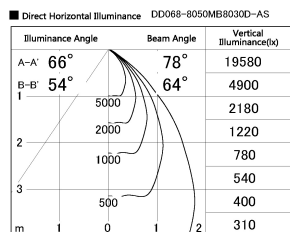

Item no. DD068-8050MB8030D-AS

Series Name: Asymmetric

Installation	Recessed mount
Type	
Fixture wattage	78.7W
Beam angle	78 x 64 deg.
Color Temp.	3000K
CRI	Ra>80
Luminous	7115 lm
Body	Die-cast aluminum alloy
Body finish	N/A
Trim finish	Black
Reflector finish	Mirror
IP Rate	IP20
Light source	COB module
Input Voltage	AC220~240V
Dimming Type	Non-Dimmable
Certificate	CE, CCC
Cut Hole	150mm

Height (Weight)	Wide flood
78.7W	177 (1.4kg)
58.5W	177 (1.4kg)
55.0W	177 (1.4kg)
42.8W	157 (1.1kg)
36.0W	157 (1.1kg)