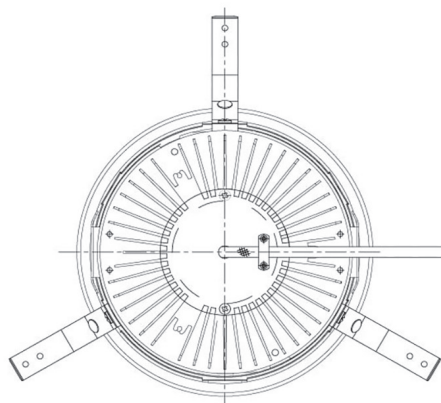

Item no. DD068-8050MB8030D-AS

Series Name: Asymmetric

Installation	Recessed mount
Type	
Fixture wattage	78.7W
Beam angle	78 x 64 deg.
Color Temp.	3000K
CRI	Ra>80
Luminous	7115 lm
Body	Die-cast aluminum alloy
Body finish	N/A
Trim finish	Black
Reflector finish	Mirror
IP Rate	IP20
Light source	COB module
Input Voltage	AC220~240V
Dimming Type	Non-Dimmable
Certificate	CE, CCC
Cut Hole	150mm

Height (Weight)	Wide flood
78.7W	177 (1.4kg)
58.5W	177 (1.4kg)
55.0W	177 (1.4kg)
42.8W	157 (1.1kg)
36.0W	157 (1.1kg)