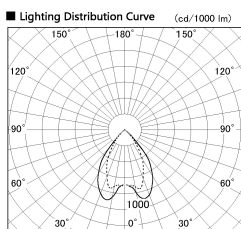

Item no. DD068-8050MB8030D-AS

Series Name: Asymmetric

Installation	Recessed mount
Type	
Fixture wattage	78.7W
Beam angle	78 x 64 deg.
Color Temp.	3000K
CRI	Ra>80
Luminous	7115 lm
Body	Die-cast aluminum alloy
Body finish	N/A
Trim finish	Black
Reflector finish	Mirror
IP Rate	IP20
Light source	COB module
Input Voltage	AC220~240V
Dimming Type	Non-Dimmable
Certificate	CE, CCC
Cut Hole	150mm

Height (Weight)	Wide flood
78.7W	177 (1.4kg)
58.5W	177 (1.4kg)
55.0W	177 (1.4kg)
42.8W	157 (1.1kg)
36.0W	157 (1.1kg)