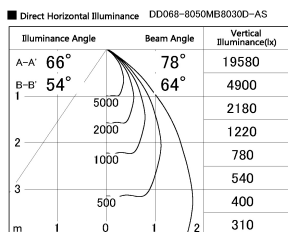

Item no. DD068-8050MB8030D-AS

Series Name: Asymmetric

Installation	Recessed mount
Type	
Fixture wattage	78.7W
Beam angle	78 x 64 deg.
Color Temp.	3000K
CRI	Ra>80
Luminous	7115 lm
Body	Die-cast aluminum alloy
Body finish	N/A
Trim finish	Black
Reflector finish	Mirror
IP Rate	IP20
Light source	COB module
Input Voltage	AC220~240V
Dimming Type	Non-Dimmable
Certificate	CE, CCC
Cut Hole	150mm

Height (Weight)	Wide flood
78.7W	177 (1.4kg)
58.5W	177 (1.4kg)
55.0W	177 (1.4kg)
42.8W	157 (1.1kg)
36.0W	157 (1.1kg)