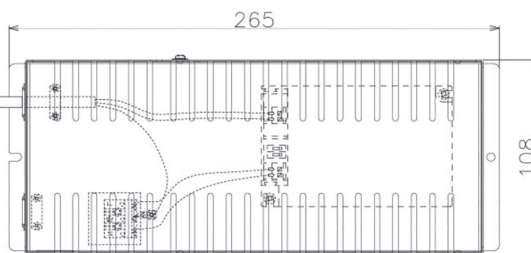

Item no. DD068-8050MB8030D-AS

Series Name: Asymmetric

Installation	Recessed mount
Type	
Fixture wattage	78.7W
Beam angle	78 x 64 deg.
Color Temp.	3000K
CRI	Ra>80
Luminous	7115 lm
Body	Die-cast aluminum alloy
Body finish	N/A
Trim finish	Black
Reflector finish	Mirror
IP Rate	IP20
Light source	COB module
Input Voltage	AC220~240V
Dimming Type	Non-Dimmable
Certificate	CE, CCC
Cut Hole	150mm

Height (Weight)	Wide flood
78.7W	177 (1.4kg)
58.5W	177 (1.4kg)
55.0W	177 (1.4kg)
42.8W	157 (1.1kg)
36.0W	157 (1.1kg)