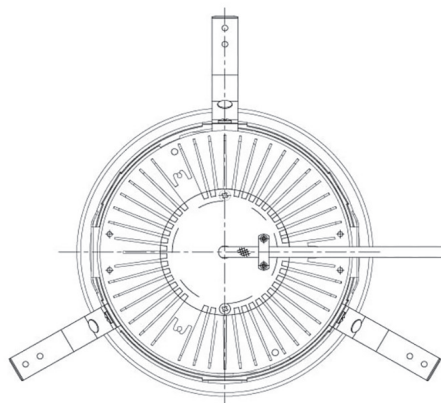

Item no. DD068-8050MB8035D-AS

Series Name: Asymmetric

Installation	Recessed mount
Type	
Fixture wattage	78.7W
Beam angle	78 x 64 deg.
Color Temp.	3500K
CRI	Ra>80
Luminous	7257 lm
Body	Die-cast aluminum alloy
Body finish	N/A
Trim finish	Black
Reflector finish	Mirror
IP Rate	IP20
Light source	COB module
Input Voltage	AC220~240V
Dimming Type	Non-Dimmable
Certificate	CE, CCC
Cut Hole	150mm

Height (Weight)	Wide flood
78.7W	177 (1.4kg)
58.5W	177 (1.4kg)
55.0W	177 (1.4kg)
42.8W	157 (1.1kg)
36.0W	157 (1.1kg)