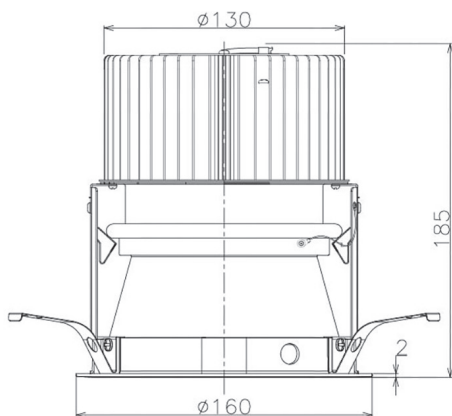

Item no. DD068-8050MB8035D-AS

Series Name: Asymmetric

Installation	Recessed mount
Type	
Fixture wattage	78.7W
Beam angle	78 x 64 deg.
Color Temp.	3500K
CRI	Ra>80
Luminous	7257 lm
Body	Die-cast aluminum alloy
Body finish	N/A
Trim finish	Black
Reflector finish	Mirror
IP Rate	IP20
Light source	COB module
Input Voltage	AC220~240V
Dimming Type	Non-Dimmable
Certificate	CE, CCC
Cut Hole	150mm

Height (Weight)	Wide flood
78.7W	177 (1.4kg)
58.5W	177 (1.4kg)
55.0W	177 (1.4kg)
42.8W	157 (1.1kg)
36.0W	157 (1.1kg)