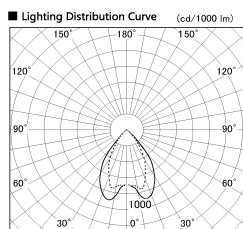

Item no. DD068-8050MB8035D-AS

Series Name: Asymmetric

Installation	Recessed mount
Type	
Fixture wattage	78.7W
Beam angle	78 x 64 deg.
Color Temp.	3500K
CRI	Ra>80
Luminous	7257 lm
Body	Die-cast aluminum alloy
Body finish	N/A
Trim finish	Black
Reflector finish	Mirror
IP Rate	IP20
Light source	COB module
Input Voltage	AC220~240V
Dimming Type	Non-Dimmable
Certificate	CE, CCC
Cut Hole	150mm

Height (Weight)	Wide flood
78.7W	177 (1.4kg)
58.5W	177 (1.4kg)
55.0W	177 (1.4kg)
42.8W	157 (1.1kg)
36.0W	157 (1.1kg)