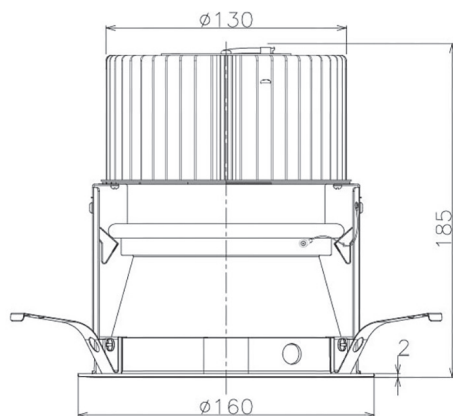

Item no. DD068-8050MB8035D-AS

Series Name: Asymmetric

Installation	Recessed mount
Type	Asymmetric
Fixture wattage	78.7W
Beam angle	78 x 64 deg.
Color Temp.	3500K
CRI	Ra>80
Luminous	7257 lm
Body	Die-cast aluminum alloy
Body finish	N/A
Trim finish	Black
Reflector finish	Mirror
IP Rate	IP20
Light source	COB module
Input Voltage	AC220~240V
Dimming Type	Non-Dimmable
Certificate	CE, CCC
Cut Hole	150mm

Height (Weight)	Wide flood
78.7W	177 (1.4kg)
58.5W	177 (1.4kg)
55.0W	177 (1.4kg)
42.8W	157 (1.1kg)
36.0W	157 (1.1kg)