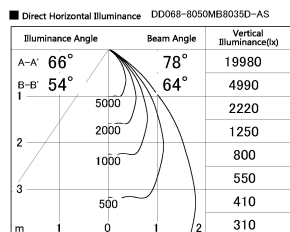

Item no. DD068-8050MB8035D-AS

Series Name: Asymmetric

Installation	Recessed mount
Type	
Fixture wattage	78.7W
Beam angle	78 x 64 deg.
Color Temp.	3500K
CRI	Ra>80
Luminous	7257 lm
Body	Die-cast aluminum alloy
Body finish	N/A
Trim finish	Black
Reflector finish	Mirror
IP Rate	IP20
Light source	COB module
Input Voltage	AC220~240V
Dimming Type	Non-Dimmable
Certificate	CE, CCC
Cut Hole	150mm

Height (Weight)	Wide flood
78.7W	177 (1.4kg)
58.5W	177 (1.4kg)
55.0W	177 (1.4kg)
42.8W	157 (1.1kg)
36.0W	157 (1.1kg)