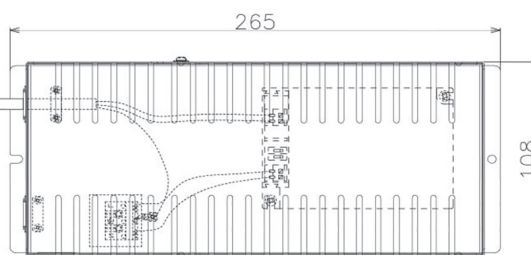

Item no. DD068-8050MB8035D-AS

Series Name: Asymmetric

Installation	Recessed mount
Type	
Fixture wattage	78.7W
Beam angle	78 x 64 deg.
Color Temp.	3500K
CRI	Ra>80
Luminous	7257 lm
Body	Die-cast aluminum alloy
Body finish	N/A
Trim finish	Black
Reflector finish	Mirror
IP Rate	IP20
Light source	COB module
Input Voltage	AC220~240V
Dimming Type	Non-Dimmable
Certificate	CE, CCC
Cut Hole	150mm

Height (Weight)	Wide flood
78.7W	177 (1.4kg)
58.5W	177 (1.4kg)
55.0W	177 (1.4kg)
42.8W	157 (1.1kg)
36.0W	157 (1.1kg)