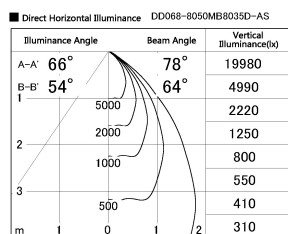

Item no. DD068-8050MB8035D-AS

Series Name: Asymmetric

Installation	Recessed mount
Type	
Fixture wattage	78.7W
Beam angle	78 x 64 deg.
Color Temp.	3500K
CRI	Ra>80
Luminous	7257 lm
Body	Die-cast aluminum alloy
Body finish	N/A
Trim finish	Black
Reflector finish	Mirror
IP Rate	IP20
Light source	COB module
Input Voltage	AC220~240V
Dimming Type	Non-Dimmable
Certificate	CE, CCC
Cut Hole	150mm

Height (Weight)	Wide flood
78.7W	177 (1.4kg)
58.5W	177 (1.4kg)
55.0W	177 (1.4kg)
42.8W	157 (1.1kg)
36.0W	157 (1.1kg)