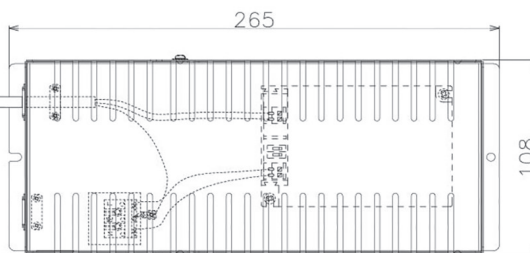

Item no. DD068-8050MB8035D-AS

Series Name: Asymmetric

Installation	Recessed mount
Type	Asymmetric
Fixture wattage	78.7W
Beam angle	78 x 64 deg.
Color Temp.	3500K
CRI	Ra>80
Luminous	7257 lm
Body	Die-cast aluminum alloy
Body finish	N/A
Trim finish	Black
Reflector finish	Mirror
IP Rate	IP20
Light source	COB module
Input Voltage	AC220~240V
Dimming Type	Non-Dimmable
Certificate	CE, CCC
Cut Hole	150mm

Height (Weight)	Wide flood
78.7W	177 (1.4kg)
58.5W	177 (1.4kg)
55.0W	177 (1.4kg)
42.8W	157 (1.1kg)
36.0W	157 (1.1kg)