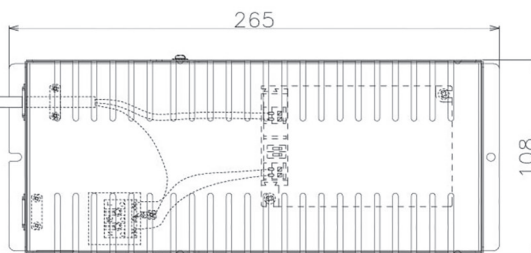

Item no. DD068-8050MB8035D-AS

Series Name: Asymmetric

Installation	Recessed mount
Type	
Fixture wattage	78.7W
Beam angle	78 x 64 deg.
Color Temp.	3500K
CRI	Ra>80
Luminous	7257 lm
Body	Die-cast aluminum alloy
Body finish	N/A
Trim finish	Black
Reflector finish	Mirror
IP Rate	IP20
Light source	COB module
Input Voltage	AC220~240V
Dimming Type	Non-Dimmable
Certificate	CE, CCC
Cut Hole	150mm

Height (Weight)	Wide flood
78.7W	177 (1.4kg)
58.5W	177 (1.4kg)
55.0W	177 (1.4kg)
42.8W	157 (1.1kg)
36.0W	157 (1.1kg)