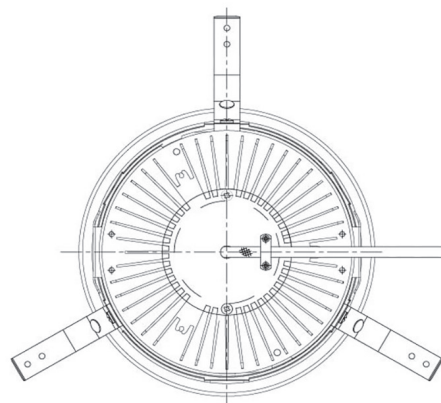

Item no. DD068-8050MB8035D-AS

Series Name: Asymmetric

Installation	Recessed mount
Type	Asymmetric
Fixture wattage	78.7W
Beam angle	78 x 64 deg.
Color Temp.	3500K
CRI	Ra>80
Luminous	7257 lm
Body	Die-cast aluminum alloy
Body finish	N/A
Trim finish	Black
Reflector finish	Mirror
IP Rate	IP20
Light source	COB module
Input Voltage	AC220~240V
Dimming Type	Non-Dimmable
Certificate	CE, CCC
Cut Hole	150mm

Height (Weight)	Wide flood
78.7W	177 (1.4kg)
58.5W	177 (1.4kg)
55.0W	177 (1.4kg)
42.8W	157 (1.1kg)
36.0W	157 (1.1kg)