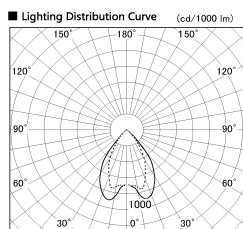

Item no. DD068-8050MB8035D-AS

Series Name: Asymmetric

Installation	Recessed mount
Type	Asymmetric
Fixture wattage	78.7W
Beam angle	78 x 64 deg.
Color Temp.	3500K
CRI	Ra>80
Luminous	7257 lm
Body	Die-cast aluminum alloy
Body finish	N/A
Trim finish	Black
Reflector finish	Mirror
IP Rate	IP20
Light source	COB module
Input Voltage	AC220~240V
Dimming Type	Non-Dimmable
Certificate	CE, CCC
Cut Hole	150mm

Height (Weight)	Wide flood
78.7W	177 (1.4kg)
58.5W	177 (1.4kg)
55.0W	177 (1.4kg)
42.8W	157 (1.1kg)
36.0W	157 (1.1kg)