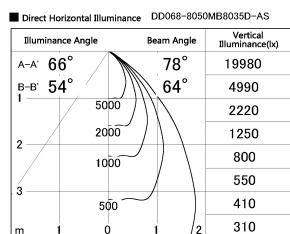

Item no. DD068-8050MB8035D-AS

Series Name: Asymmetric

Installation	Recessed mount
Type	Asymmetric
Fixture wattage	78.7W
Beam angle	78 x 64 deg.
Color Temp.	3500K
CRI	Ra>80
Luminous	7257 lm
Body	Die-cast aluminum alloy
Body finish	N/A
Trim finish	Black
Reflector finish	Mirror
IP Rate	IP20
Light source	COB module
Input Voltage	AC220~240V
Dimming Type	Non-Dimmable
Certificate	CE, CCC
Cut Hole	150mm

Height (Weight)	Wide flood
78.7W	177 (1.4kg)
58.5W	177 (1.4kg)
55.0W	177 (1.4kg)
42.8W	157 (1.1kg)
36.0W	157 (1.1kg)