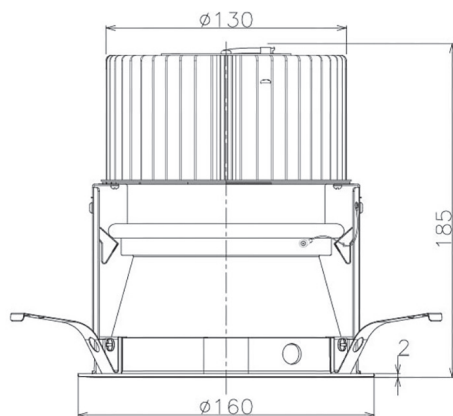

Item no. DD068-8050MB8035D-AS

Series Name: Asymmetric

Installation	Recessed mount
Type	
Fixture wattage	78.7W
Beam angle	78 x 64 deg.
Color Temp.	3500K
CRI	Ra>80
Luminous	7257 lm
Body	Die-cast aluminum alloy
Body finish	N/A
Trim finish	Black
Reflector finish	Mirror
IP Rate	IP20
Light source	COB module
Input Voltage	AC220~240V
Dimming Type	Non-Dimmable
Certificate	CE, CCC
Cut Hole	150mm

Height (Weight)	Wide flood
78.7W	177 (1.4kg)
58.5W	177 (1.4kg)
55.0W	177 (1.4kg)
42.8W	157 (1.1kg)
36.0W	157 (1.1kg)