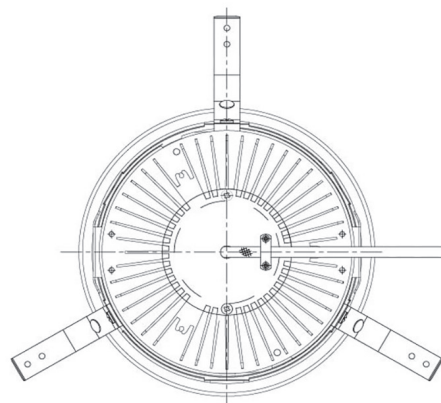

Item no. DD068-8050MB8035D-AS

Series Name: Asymmetric

Installation	Recessed mount
Type	
Fixture wattage	78.7W
Beam angle	78 x 64 deg.
Color Temp.	3500K
CRI	Ra>80
Luminous	7257 lm
Body	Die-cast aluminum alloy
Body finish	N/A
Trim finish	Black
Reflector finish	Mirror
IP Rate	IP20
Light source	COB module
Input Voltage	AC220~240V
Dimming Type	Non-Dimmable
Certificate	CE, CCC
Cut Hole	150mm

Height (Weight)	Wide flood
78.7W	177 (1.4kg)
58.5W	177 (1.4kg)
55.0W	177 (1.4kg)
42.8W	157 (1.1kg)
36.0W	157 (1.1kg)