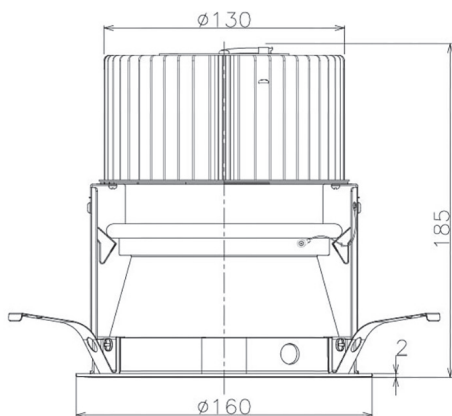

Item no. DD068-8050MB8040D-AS

Series Name: Asymmetric

Installation	Recessed mount
Type	
Fixture wattage	78.7W
Beam angle	78 x 64 deg.
Color Temp.	4000K
CRI	Ra>80
Luminous	7328 lm
Body	Die-cast aluminum alloy
Body finish	N/A
Trim finish	Black
Reflector finish	Mirror
IP Rate	IP20
Light source	COB module
Input Voltage	AC220~240V
Dimming Type	Non-Dimmable
Certificate	CE, CCC
Cut Hole	150mm

Height (Weight)	Wide flood
78.7W	177 (1.4kg)
58.5W	177 (1.4kg)
55.0W	177 (1.4kg)
42.8W	157 (1.1kg)
36.0W	157 (1.1kg)