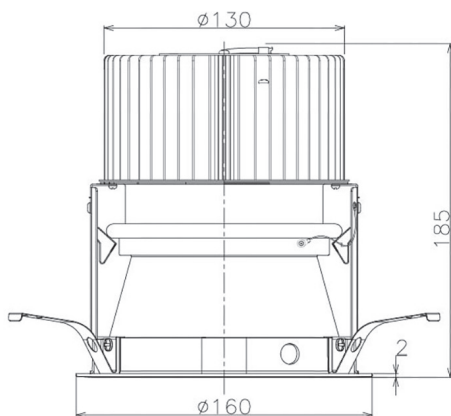

Item no. DD068-8050MB8040D-AS

Series Name: Asymmetric

Installation	Recessed mount
Type	Asymmetric
Fixture wattage	78.7W
Beam angle	78 x 64 deg.
Color Temp.	4000K
CRI	Ra>80
Luminous	7328 lm
Body	Die-cast aluminum alloy
Body finish	N/A
Trim finish	Black
Reflector finish	Mirror
IP Rate	IP20
Light source	COB module
Input Voltage	AC220~240V
Dimming Type	Non-Dimmable
Certificate	CE, CCC
Cut Hole	150mm

Height (Weight)	Wide flood
78.7W	177 (1.4kg)
58.5W	177 (1.4kg)
55.0W	177 (1.4kg)
42.8W	157 (1.1kg)
36.0W	157 (1.1kg)