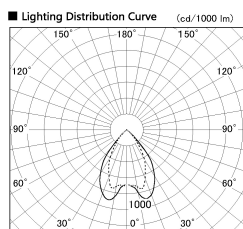

Item no. DD068-8050MB8040D-AS

Series Name: Asymmetric

Installation	Recessed mount
Type	Asymmetric
Fixture wattage	78.7W
Beam angle	78 x 64 deg.
Color Temp.	4000K
CRI	Ra>80
Luminous	7328 lm
Body	Die-cast aluminum alloy
Body finish	N/A
Trim finish	Black
Reflector finish	Mirror
IP Rate	IP20
Light source	COB module
Input Voltage	AC220~240V
Dimming Type	Non-Dimmable
Certificate	CE, CCC
Cut Hole	150mm

Height (Weight)	Wide flood
78.7W	177 (1.4kg)
58.5W	177 (1.4kg)
55.0W	177 (1.4kg)
42.8W	157 (1.1kg)
36.0W	157 (1.1kg)