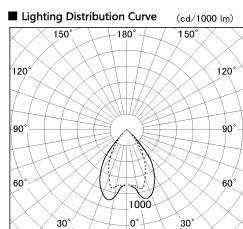

Item no. DD068-8050MB8040D-AS

Series Name: Asymmetric

Installation	Recessed mount
Type	
Fixture wattage	78.7W
Beam angle	78 x 64 deg.
Color Temp.	4000K
CRI	Ra>80
Luminous	7328 lm
Body	Die-cast aluminum alloy
Body finish	N/A
Trim finish	Black
Reflector finish	Mirror
IP Rate	IP20
Light source	COB module
Input Voltage	AC220~240V
Dimming Type	Non-Dimmable
Certificate	CE, CCC
Cut Hole	150mm

Height (Weight)	Wide flood
78.7W	177 (1.4kg)
58.5W	177 (1.4kg)
55.0W	177 (1.4kg)
42.8W	157 (1.1kg)
36.0W	157 (1.1kg)