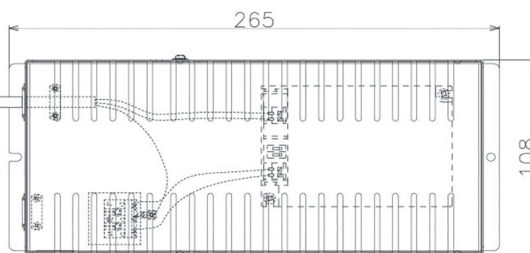

Item no. DD068-8050MB8040D-AS

Series Name: Asymmetric

Installation	Recessed mount
Type	
Fixture wattage	78.7W
Beam angle	78 x 64 deg.
Color Temp.	4000K
CRI	Ra>80
Luminous	7328 lm
Body	Die-cast aluminum alloy
Body finish	N/A
Trim finish	Black
Reflector finish	Mirror
IP Rate	IP20
Light source	COB module
Input Voltage	AC220~240V
Dimming Type	Non-Dimmable
Certificate	CE, CCC
Cut Hole	150mm

Height (Weight)	Wide flood
78.7W	177 (1.4kg)
58.5W	177 (1.4kg)
55.0W	177 (1.4kg)
42.8W	157 (1.1kg)
36.0W	157 (1.1kg)