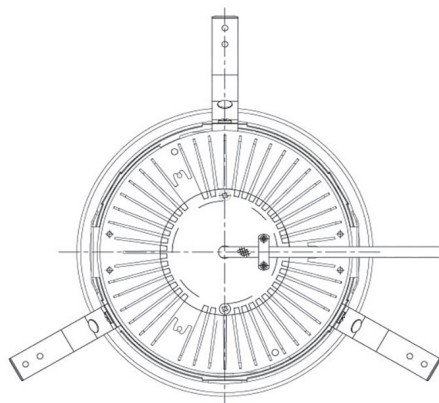

Item no. DD068-8050MB8040D-AS

Series Name: Asymmetric

Installation	Recessed mount
Type	Asymmetric
Fixture wattage	78.7W
Beam angle	78 x 64 deg.
Color Temp.	4000K
CRI	Ra>80
Luminous	7328 lm
Body	Die-cast aluminum alloy
Body finish	N/A
Trim finish	Black
Reflector finish	Mirror
IP Rate	IP20
Light source	COB module
Input Voltage	AC220~240V
Dimming Type	Non-Dimmable
Certificate	CE, CCC
Cut Hole	150mm

Height (Weight)	Wide flood
78.7W	177 (1.4kg)
58.5W	177 (1.4kg)
55.0W	177 (1.4kg)
42.8W	157 (1.1kg)
36.0W	157 (1.1kg)