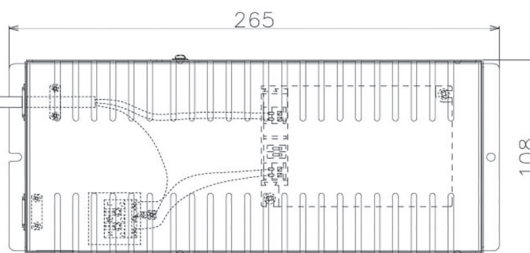

Item no. DD068-8050MB8040D-AS

Series Name: Asymmetric

Installation	Recessed mount
Type	Asymmetric
Fixture wattage	78.7W
Beam angle	78 x 64 deg.
Color Temp.	4000K
CRI	Ra>80
Luminous	7328 lm
Body	Die-cast aluminum alloy
Body finish	N/A
Trim finish	Black
Reflector finish	Mirror
IP Rate	IP20
Light source	COB module
Input Voltage	AC220~240V
Dimming Type	Non-Dimmable
Certificate	CE, CCC
Cut Hole	150mm

Height (Weight)	Wide flood
78.7W	177 (1.4kg)
58.5W	177 (1.4kg)
55.0W	177 (1.4kg)
42.8W	157 (1.1kg)
36.0W	157 (1.1kg)