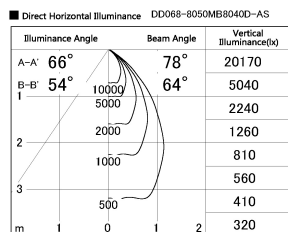

Item no. DD068-8050MB8040D-AS

Series Name: Asymmetric

Installation	Recessed mount
Type	Asymmetric
Fixture wattage	78.7W
Beam angle	78 x 64 deg.
Color Temp.	4000K
CRI	Ra>80
Luminous	7328 lm
Body	Die-cast aluminum alloy
Body finish	N/A
Trim finish	Black
Reflector finish	Mirror
IP Rate	IP20
Light source	COB module
Input Voltage	AC220~240V
Dimming Type	Non-Dimmable
Certificate	CE, CCC
Cut Hole	150mm

Height (Weight)	Wide flood
78.7W	177 (1.4kg)
58.5W	177 (1.4kg)
55.0W	177 (1.4kg)
42.8W	157 (1.1kg)
36.0W	157 (1.1kg)