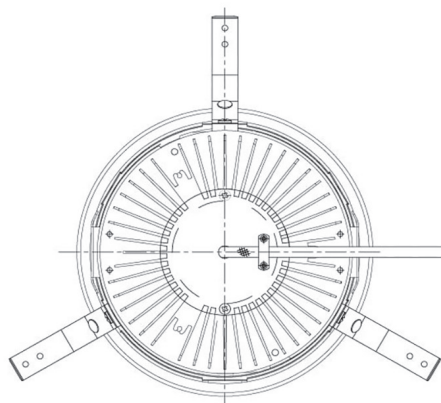

Item no. DD068-8050MB8040D-AS

Series Name: Asymmetric

Installation	Recessed mount
Type	
Fixture wattage	78.7W
Beam angle	78 x 64 deg.
Color Temp.	4000K
CRI	Ra>80
Luminous	7328 lm
Body	Die-cast aluminum alloy
Body finish	N/A
Trim finish	Black
Reflector finish	Mirror
IP Rate	IP20
Light source	COB module
Input Voltage	AC220~240V
Dimming Type	Non-Dimmable
Certificate	CE, CCC
Cut Hole	150mm

Height (Weight)	Wide flood
78.7W	177 (1.4kg)
58.5W	177 (1.4kg)
55.0W	177 (1.4kg)
42.8W	157 (1.1kg)
36.0W	157 (1.1kg)