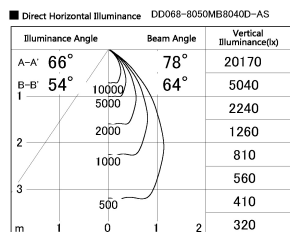

Item no. DD068-8050MB8040D-AS

Series Name: Asymmetric

Installation	Recessed mount
Type	
Fixture wattage	78.7W
Beam angle	78 x 64 deg.
Color Temp.	4000K
CRI	Ra>80
Luminous	7328 lm
Body	Die-cast aluminum alloy
Body finish	N/A
Trim finish	Black
Reflector finish	Mirror
IP Rate	IP20
Light source	COB module
Input Voltage	AC220~240V
Dimming Type	Non-Dimmable
Certificate	CE, CCC
Cut Hole	150mm

Height (Weight)	Wide flood
78.7W	177 (1.4kg)
58.5W	177 (1.4kg)
55.0W	177 (1.4kg)
42.8W	157 (1.1kg)
36.0W	157 (1.1kg)