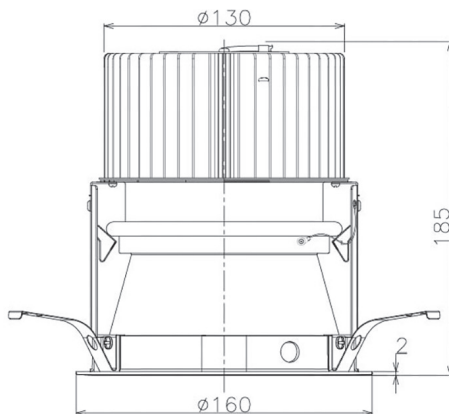

Item no. DD068-8050MB8527D-AS

Series Name: Asymmetric

Installation	Recessed mount
Type	
Fixture wattage	78.7W
Beam angle	78 x 64 deg.
Color Temp.	2700K
CRI	Ra>85
Luminous	6420 lm
Body	Die-cast aluminum alloy
Body finish	N/A
Trim finish	Black
Reflector finish	Mirror
IP Rate	IP20
Light source	COB module
Input Voltage	AC220~240V
Dimming Type	Non-Dimmable
Certificate	CE, CCC
Cut Hole	150mm

Height (Weight)	Wide flood
78.7W	177 (1.4kg)
58.5W	177 (1.4kg)
55.0W	177 (1.4kg)
42.8W	157 (1.1kg)
36.0W	157 (1.1kg)