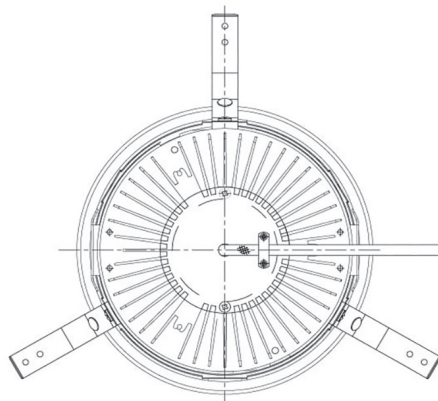

Item no. DD068-8050MB8527D-AS

Series Name: Asymmetric

Installation	Recessed mount
Type	
Fixture wattage	78.7W
Beam angle	78 x 64 deg.
Color Temp.	2700K
CRI	Ra>85
Luminous	6420 lm
Body	Die-cast aluminum alloy
Body finish	N/A
Trim finish	Black
Reflector finish	Mirror
IP Rate	IP20
Light source	COB module
Input Voltage	AC220~240V
Dimming Type	Non-Dimmable
Certificate	CE, CCC
Cut Hole	150mm

Height (Weight)	Wide flood
78.7W	177 (1.4kg)
58.5W	177 (1.4kg)
55.0W	177 (1.4kg)
42.8W	157 (1.1kg)
36.0W	157 (1.1kg)