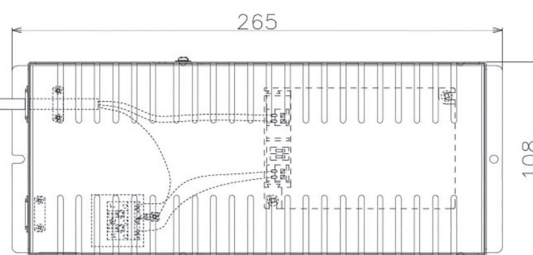

Item no. DD068-8050MB8527D-AS

Series Name: Asymmetric

Installation	Recessed mount
Type	
Fixture wattage	78.7W
Beam angle	78 x 64 deg.
Color Temp.	2700K
CRI	Ra>85
Luminous	6420 lm
Body	Die-cast aluminum alloy
Body finish	N/A
Trim finish	Black
Reflector finish	Mirror
IP Rate	IP20
Light source	COB module
Input Voltage	AC220~240V
Dimming Type	Non-Dimmable
Certificate	CE, CCC
Cut Hole	150mm

Height (Weight)	Wide flood
78.7W	177 (1.4kg)
58.5W	177 (1.4kg)
55.0W	177 (1.4kg)
42.8W	157 (1.1kg)
36.0W	157 (1.1kg)