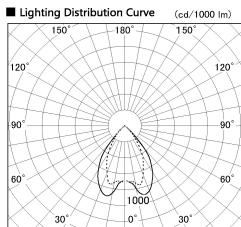

Item no. DD068-8050MB8527D-AS

Series Name: Asymmetric

Installation	Recessed mount
Type	
Fixture wattage	78.7W
Beam angle	78 x 64 deg.
Color Temp.	2700K
CRI	Ra>85
Luminous	6420 lm
Body	Die-cast aluminum alloy
Body finish	N/A
Trim finish	Black
Reflector finish	Mirror
IP Rate	IP20
Light source	COB module
Input Voltage	AC220~240V
Dimming Type	Non-Dimmable
Certificate	CE, CCC
Cut Hole	150mm

Height (Weight)	Wide flood
78.7W	177 (1.4kg)
58.5W	177 (1.4kg)
55.0W	177 (1.4kg)
42.8W	157 (1.1kg)
36.0W	157 (1.1kg)