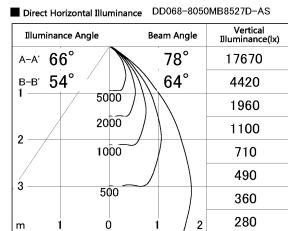

Item no. DD068-8050MB8527D-AS

Series Name: Asymmetric

Installation	Recessed mount
Type	
Fixture wattage	78.7W
Beam angle	78 x 64 deg.
Color Temp.	2700K
CRI	Ra>85
Luminous	6420 lm
Body	Die-cast aluminum alloy
Body finish	N/A
Trim finish	Black
Reflector finish	Mirror
IP Rate	IP20
Light source	COB module
Input Voltage	AC220~240V
Dimming Type	Non-Dimmable
Certificate	CE, CCC
Cut Hole	150mm

Height (Weight)	Wide flood
78.7W	177 (1.4kg)
58.5W	177 (1.4kg)
55.0W	177 (1.4kg)
42.8W	157 (1.1kg)
36.0W	157 (1.1kg)