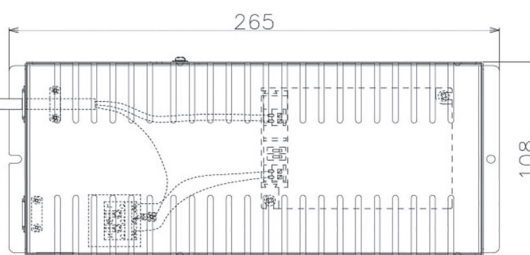

Item no. DD068-8050MB8530D-AS

Series Name: Asymmetric

Installation	Recessed mount
Type	
Fixture wattage	78.7W
Beam angle	78 x 64 deg.
Color Temp.	3000K
CRI	Ra>85
Luminous	6688 lm
Body	Die-cast aluminum alloy
Body finish	N/A
Trim finish	Black
Reflector finish	Mirror
IP Rate	IP20
Light source	COB module
Input Voltage	AC220~240V
Dimming Type	Non-Dimmable
Certificate	CE, CCC
Cut Hole	150mm

Height (Weight)	Wide flood
78.7W	177 (1.4kg)
58.5W	177 (1.4kg)
55.0W	177 (1.4kg)
42.8W	157 (1.1kg)
36.0W	157 (1.1kg)