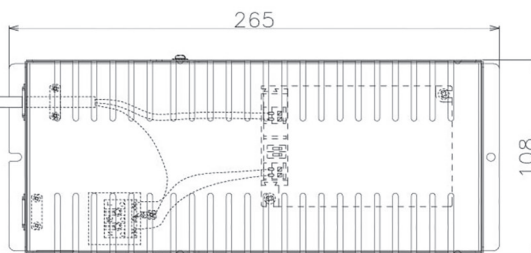

Item no. DD068-8050MB8530D-AS

Series Name: Asymmetric

Installation	Recessed mount
Type	Asymmetric
Fixture wattage	78.7W
Beam angle	78 x 64 deg.
Color Temp.	3000K
CRI	Ra>85
Luminous	6688 lm
Body	Die-cast aluminum alloy
Body finish	N/A
Trim finish	Black
Reflector finish	Mirror
IP Rate	IP20
Light source	COB module
Input Voltage	AC220~240V
Dimming Type	Non-Dimmable
Certificate	CE, CCC
Cut Hole	150mm

Height (Weight)	Wide flood
78.7W	177 (1.4kg)
58.5W	177 (1.4kg)
55.0W	177 (1.4kg)
42.8W	157 (1.1kg)
36.0W	157 (1.1kg)