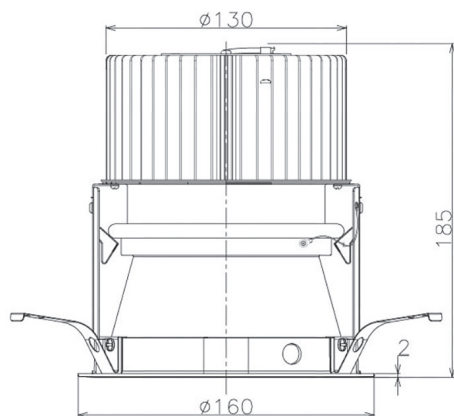

Item no. DD068-8050MB8530D-AS

Series Name: Asymmetric

Installation	Recessed mount
Type	
Fixture wattage	78.7W
Beam angle	78 x 64 deg.
Color Temp.	3000K
CRI	Ra>85
Luminous	6688 lm
Body	Die-cast aluminum alloy
Body finish	N/A
Trim finish	Black
Reflector finish	Mirror
IP Rate	IP20
Light source	COB module
Input Voltage	AC220~240V
Dimming Type	Non-Dimmable
Certificate	CE, CCC
Cut Hole	150mm

Height (Weight)	Wide flood
78.7W	177 (1.4kg)
58.5W	177 (1.4kg)
55.0W	177 (1.4kg)
42.8W	157 (1.1kg)
36.0W	157 (1.1kg)