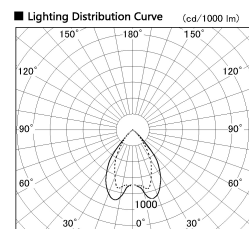

Item no. DD068-8050MB8530D-AS

Series Name: Asymmetric

Installation	Recessed mount
Type	Asymmetric
Fixture wattage	78.7W
Beam angle	78 x 64 deg.
Color Temp.	3000K
CRI	Ra>85
Luminous	6688 lm
Body	Die-cast aluminum alloy
Body finish	N/A
Trim finish	Black
Reflector finish	Mirror
IP Rate	IP20
Light source	COB module
Input Voltage	AC220~240V
Dimming Type	Non-Dimmable
Certificate	CE, CCC
Cut Hole	150mm

Height (Weight)	Wide flood
78.7W	177 (1.4kg)
58.5W	177 (1.4kg)
55.0W	177 (1.4kg)
42.8W	157 (1.1kg)
36.0W	157 (1.1kg)