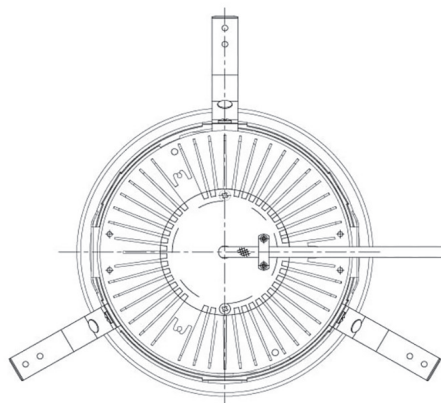

Item no. DD068-8050MB8530D-AS

Series Name: Asymmetric

Installation	Recessed mount
Type	Asymmetric
Fixture wattage	78.7W
Beam angle	78 x 64 deg.
Color Temp.	3000K
CRI	Ra>85
Luminous	6688 lm
Body	Die-cast aluminum alloy
Body finish	N/A
Trim finish	Black
Reflector finish	Mirror
IP Rate	IP20
Light source	COB module
Input Voltage	AC220~240V
Dimming Type	Non-Dimmable
Certificate	CE, CCC
Cut Hole	150mm

Height (Weight)	Wide flood
78.7W	177 (1.4kg)
58.5W	177 (1.4kg)
55.0W	177 (1.4kg)
42.8W	157 (1.1kg)
36.0W	157 (1.1kg)