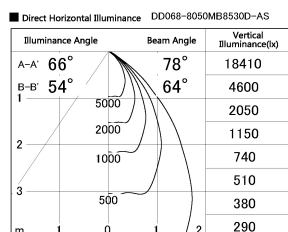

Item no. DD068-8050MB8530D-AS

Series Name: Asymmetric

Installation	Recessed mount
Type	
Fixture wattage	78.7W
Beam angle	78 x 64 deg.
Color Temp.	3000K
CRI	Ra>85
Luminous	6688 lm
Body	Die-cast aluminum alloy
Body finish	N/A
Trim finish	Black
Reflector finish	Mirror
IP Rate	IP20
Light source	COB module
Input Voltage	AC220~240V
Dimming Type	Non-Dimmable
Certificate	CE, CCC
Cut Hole	150mm

Height (Weight)	Wide flood
78.7W	177 (1.4kg)
58.5W	177 (1.4kg)
55.0W	177 (1.4kg)
42.8W	157 (1.1kg)
36.0W	157 (1.1kg)