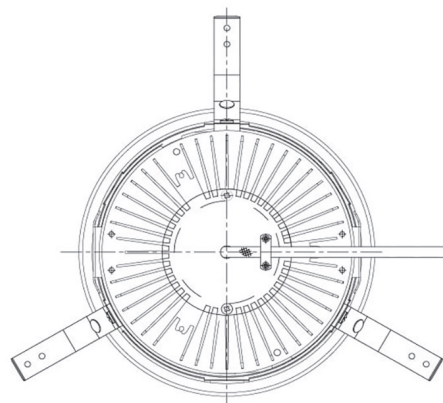

Item no. DD068-8050MB8530D-AS

Series Name: Asymmetric

Installation	Recessed mount
Type	
Fixture wattage	78.7W
Beam angle	78 x 64 deg.
Color Temp.	3000K
CRI	Ra>85
Luminous	6688 lm
Body	Die-cast aluminum alloy
Body finish	N/A
Trim finish	Black
Reflector finish	Mirror
IP Rate	IP20
Light source	COB module
Input Voltage	AC220~240V
Dimming Type	Non-Dimmable
Certificate	CE, CCC
Cut Hole	150mm

Height (Weight)	Wide flood
78.7W	177 (1.4kg)
58.5W	177 (1.4kg)
55.0W	177 (1.4kg)
42.8W	157 (1.1kg)
36.0W	157 (1.1kg)