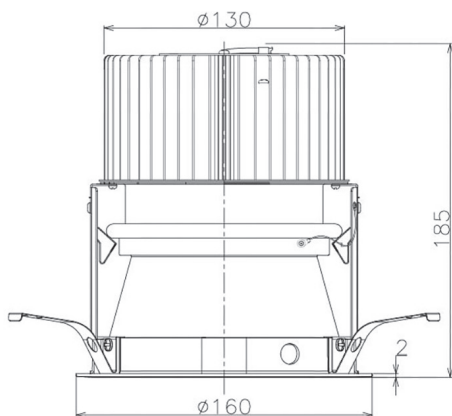

Item no. DD068-8050MB8530D-AS

Series Name: Asymmetric

Installation	Recessed mount
Type	Asymmetric
Fixture wattage	78.7W
Beam angle	78 x 64 deg.
Color Temp.	3000K
CRI	Ra>85
Luminous	6688 lm
Body	Die-cast aluminum alloy
Body finish	N/A
Trim finish	Black
Reflector finish	Mirror
IP Rate	IP20
Light source	COB module
Input Voltage	AC220~240V
Dimming Type	Non-Dimmable
Certificate	CE, CCC
Cut Hole	150mm

Height (Weight)	Wide flood
78.7W	177 (1.4kg)
58.5W	177 (1.4kg)
55.0W	177 (1.4kg)
42.8W	157 (1.1kg)
36.0W	157 (1.1kg)