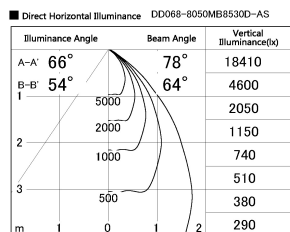

Item no. DD068-8050MB8530D-AS

Series Name: Asymmetric

Installation	Recessed mount
Type	Asymmetric
Fixture wattage	78.7W
Beam angle	78 x 64 deg.
Color Temp.	3000K
CRI	Ra>85
Luminous	6688 lm
Body	Die-cast aluminum alloy
Body finish	N/A
Trim finish	Black
Reflector finish	Mirror
IP Rate	IP20
Light source	COB module
Input Voltage	AC220~240V
Dimming Type	Non-Dimmable
Certificate	CE, CCC
Cut Hole	150mm

Height (Weight)	Wide flood
78.7W	177 (1.4kg)
58.5W	177 (1.4kg)
55.0W	177 (1.4kg)
42.8W	157 (1.1kg)
36.0W	157 (1.1kg)