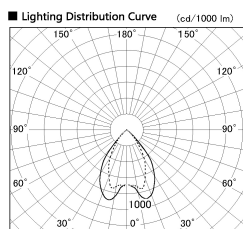

Item no. DD068-8050MB8530D-AS

Series Name: Asymmetric

Installation	Recessed mount
Type	
Fixture wattage	78.7W
Beam angle	78 x 64 deg.
Color Temp.	3000K
CRI	Ra>85
Luminous	6688 lm
Body	Die-cast aluminum alloy
Body finish	N/A
Trim finish	Black
Reflector finish	Mirror
IP Rate	IP20
Light source	COB module
Input Voltage	AC220~240V
Dimming Type	Non-Dimmable
Certificate	CE, CCC
Cut Hole	150mm

Height (Weight)	Wide flood
78.7W	177 (1.4kg)
58.5W	177 (1.4kg)
55.0W	177 (1.4kg)
42.8W	157 (1.1kg)
36.0W	157 (1.1kg)