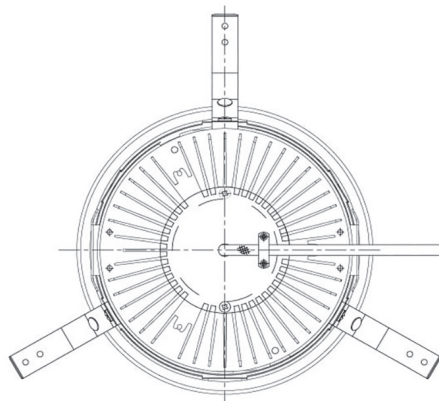

Item no. DD068-8050MB8535D-AS

Series Name: Asymmetric

Installation	Recessed mount
Type	
Fixture wattage	78.7W
Beam angle	78 x 64 deg.
Color Temp.	3500K
CRI	Ra>85
Luminous	6821 lm
Body	Die-cast aluminum alloy
Body finish	N/A
Trim finish	Black
Reflector finish	Mirror
IP Rate	IP20
Light source	COB module
Input Voltage	AC220~240V
Dimming Type	Non-Dimmable
Certificate	CE, CCC
Cut Hole	150mm

Height (Weight)	Wide flood
78.7W	177 (1.4kg)
58.5W	177 (1.4kg)
55.0W	177 (1.4kg)
42.8W	157 (1.1kg)
36.0W	157 (1.1kg)