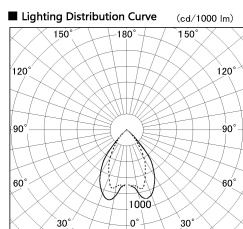

Item no. DD068-8050MB8535D-AS

Series Name: Asymmetric

Installation	Recessed mount
Type	
Fixture wattage	78.7W
Beam angle	78 x 64 deg.
Color Temp.	3500K
CRI	Ra>85
Luminous	6821 lm
Body	Die-cast aluminum alloy
Body finish	N/A
Trim finish	Black
Reflector finish	Mirror
IP Rate	IP20
Light source	COB module
Input Voltage	AC220~240V
Dimming Type	Non-Dimmable
Certificate	CE, CCC
Cut Hole	150mm

Height (Weight)	Wide flood
78.7W	177 (1.4kg)
58.5W	177 (1.4kg)
55.0W	177 (1.4kg)
42.8W	157 (1.1kg)
36.0W	157 (1.1kg)