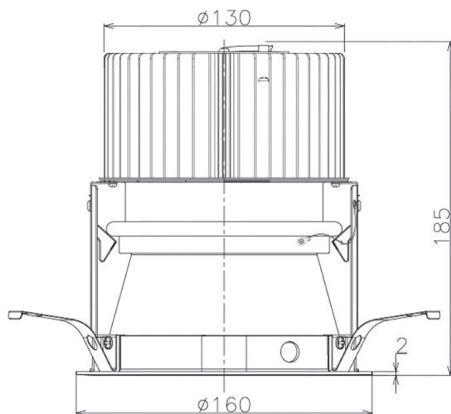

Item no. DD068-8050MB8535D-AS

Series Name: Asymmetric

Installation	Recessed mount
Type	
Fixture wattage	78.7W
Beam angle	78 x 64 deg.
Color Temp.	3500K
CRI	Ra>85
Luminous	6821 lm
Body	Die-cast aluminum alloy
Body finish	N/A
Trim finish	Black
Reflector finish	Mirror
IP Rate	IP20
Light source	COB module
Input Voltage	AC220~240V
Dimming Type	Non-Dimmable
Certificate	CE, CCC
Cut Hole	150mm

Height (Weight)	Wide flood
78.7W	177 (1.4kg)
58.5W	177 (1.4kg)
55.0W	177 (1.4kg)
42.8W	157 (1.1kg)
36.0W	157 (1.1kg)