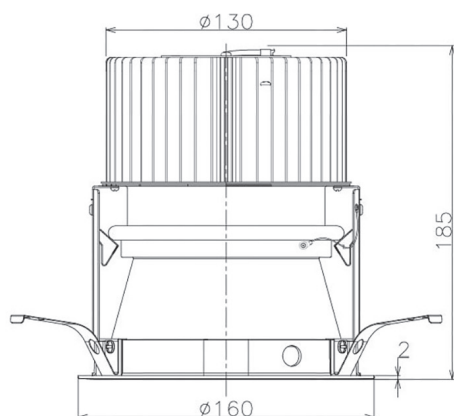

Item no. DD068-8050MB8535D-AS

Series Name: Asymmetric

Installation	Recessed mount
Type	
Fixture wattage	78.7W
Beam angle	78 x 64 deg.
Color Temp.	3500K
CRI	Ra>85
Luminous	6821 lm
Body	Die-cast aluminum alloy
Body finish	N/A
Trim finish	Black
Reflector finish	Mirror
IP Rate	IP20
Light source	COB module
Input Voltage	AC220~240V
Dimming Type	Non-Dimmable
Certificate	CE, CCC
Cut Hole	150mm

Height (Weight)	Wide flood
78.7W	177 (1.4kg)
58.5W	177 (1.4kg)
55.0W	177 (1.4kg)
42.8W	157 (1.1kg)
36.0W	157 (1.1kg)