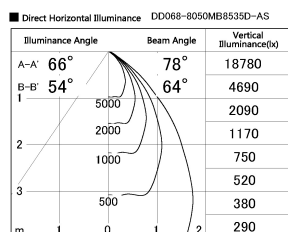

Item no. DD068-8050MB8535D-AS

Series Name: Asymmetric

Installation	Recessed mount
Type	
Fixture wattage	78.7W
Beam angle	78 x 64 deg.
Color Temp.	3500K
CRI	Ra>85
Luminous	6821 lm
Body	Die-cast aluminum alloy
Body finish	N/A
Trim finish	Black
Reflector finish	Mirror
IP Rate	IP20
Light source	COB module
Input Voltage	AC220~240V
Dimming Type	Non-Dimmable
Certificate	CE, CCC
Cut Hole	150mm

Height (Weight)	Wide flood
78.7W	177 (1.4kg)
58.5W	177 (1.4kg)
55.0W	177 (1.4kg)
42.8W	157 (1.1kg)
36.0W	157 (1.1kg)