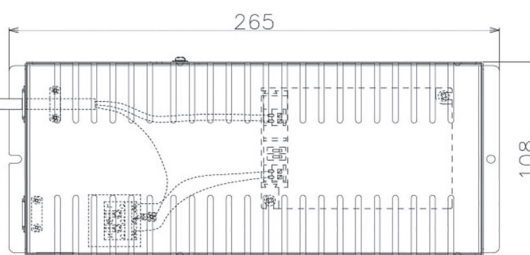

Item no. DD068-8050MB8535D-AS

Series Name: Asymmetric

Installation	Recessed mount
Type	
Fixture wattage	78.7W
Beam angle	78 x 64 deg.
Color Temp.	3500K
CRI	Ra>85
Luminous	6821 lm
Body	Die-cast aluminum alloy
Body finish	N/A
Trim finish	Black
Reflector finish	Mirror
IP Rate	IP20
Light source	COB module
Input Voltage	AC220~240V
Dimming Type	Non-Dimmable
Certificate	CE, CCC
Cut Hole	150mm

Height (Weight)	Wide flood
78.7W	177 (1.4kg)
58.5W	177 (1.4kg)
55.0W	177 (1.4kg)
42.8W	157 (1.1kg)
36.0W	157 (1.1kg)