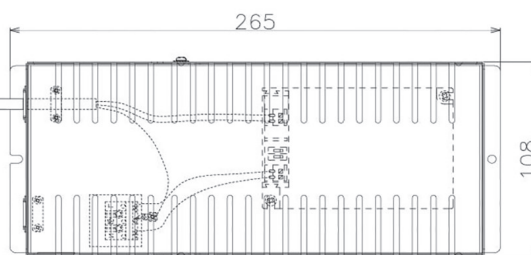

Item no. DD068-8050MB8535D-AS

Series Name: Asymmetric

Installation	Recessed mount
Type	
Fixture wattage	78.7W
Beam angle	78 x 64 deg.
Color Temp.	3500K
CRI	Ra>85
Luminous	6821 lm
Body	Die-cast aluminum alloy
Body finish	N/A
Trim finish	Black
Reflector finish	Mirror
IP Rate	IP20
Light source	COB module
Input Voltage	AC220~240V
Dimming Type	Non-Dimmable
Certificate	CE, CCC
Cut Hole	150mm

Height (Weight)	Wide flood
78.7W	177 (1.4kg)
58.5W	177 (1.4kg)
55.0W	177 (1.4kg)
42.8W	157 (1.1kg)
36.0W	157 (1.1kg)