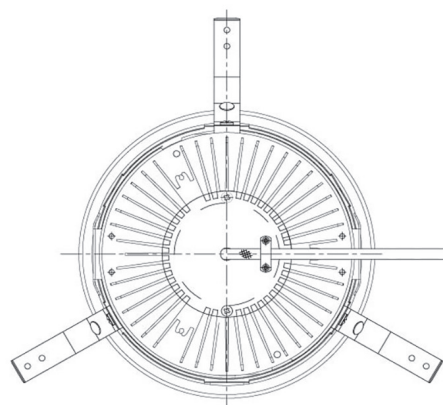

Item no. DD068-8050MB8535D-AS

Series Name: Asymmetric

Installation	Recessed mount
Type	
Fixture wattage	78.7W
Beam angle	78 x 64 deg.
Color Temp.	3500K
CRI	Ra>85
Luminous	6821 lm
Body	Die-cast aluminum alloy
Body finish	N/A
Trim finish	Black
Reflector finish	Mirror
IP Rate	IP20
Light source	COB module
Input Voltage	AC220~240V
Dimming Type	Non-Dimmable
Certificate	CE, CCC
Cut Hole	150mm

Height (Weight)	Wide flood
78.7W	177 (1.4kg)
58.5W	177 (1.4kg)
55.0W	177 (1.4kg)
42.8W	157 (1.1kg)
36.0W	157 (1.1kg)