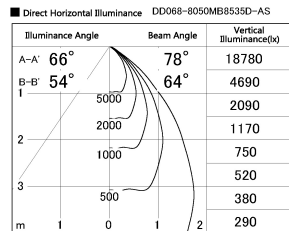

Item no. DD068-8050MB8535D-AS

Series Name: Asymmetric

Installation	Recessed mount
Type	
Fixture wattage	78.7W
Beam angle	78 x 64 deg.
Color Temp.	3500K
CRI	Ra>85
Luminous	6821 lm
Body	Die-cast aluminum alloy
Body finish	N/A
Trim finish	Black
Reflector finish	Mirror
IP Rate	IP20
Light source	COB module
Input Voltage	AC220~240V
Dimming Type	Non-Dimmable
Certificate	CE, CCC
Cut Hole	150mm

Height (Weight)	Wide flood
78.7W	177 (1.4kg)
58.5W	177 (1.4kg)
55.0W	177 (1.4kg)
42.8W	157 (1.1kg)
36.0W	157 (1.1kg)