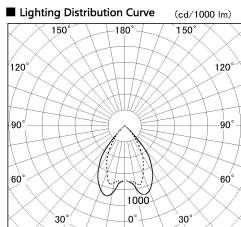

Item no. DD068-8050MB8535D-AS

Series Name: Asymmetric

Installation	Recessed mount
Type	
Fixture wattage	78.7W
Beam angle	78 x 64 deg.
Color Temp.	3500K
CRI	Ra>85
Luminous	6821 lm
Body	Die-cast aluminum alloy
Body finish	N/A
Trim finish	Black
Reflector finish	Mirror
IP Rate	IP20
Light source	COB module
Input Voltage	AC220~240V
Dimming Type	Non-Dimmable
Certificate	CE, CCC
Cut Hole	150mm

Height (Weight)	Wide flood
78.7W	177 (1.4kg)
58.5W	177 (1.4kg)
55.0W	177 (1.4kg)
42.8W	157 (1.1kg)
36.0W	157 (1.1kg)