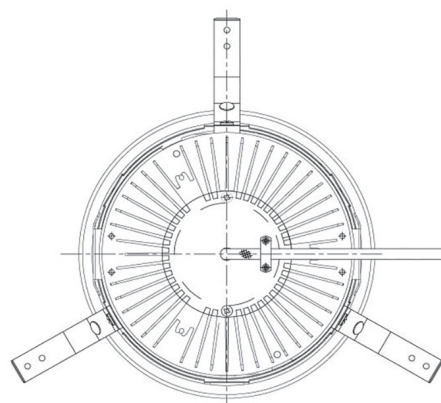

Item no. DD068-8050MB8540D-AS

Series Name: Asymmetric

Installation	Recessed mount
Type	
Fixture wattage	78.7W
Beam angle	78 x 64 deg.
Color Temp.	4000K
CRI	Ra>85
Luminous	6888 lm
Body	Die-cast aluminum alloy
Body finish	N/A
Trim finish	Black
Reflector finish	Mirror
IP Rate	IP20
Light source	COB module
Input Voltage	AC220~240V
Dimming Type	Non-Dimmable
Certificate	CE, CCC
Cut Hole	150mm

Height (Weight)	Wide flood
78.7W	177 (1.4kg)
58.5W	177 (1.4kg)
55.0W	177 (1.4kg)
42.8W	157 (1.1kg)
36.0W	157 (1.1kg)