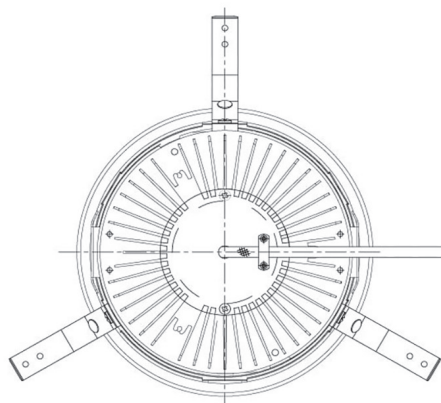

Item no. DD068-8050MB8540D-AS

Series Name: Asymmetric

Installation	Recessed mount
Type	Asymmetric
Fixture wattage	78.7W
Beam angle	78 x 64 deg.
Color Temp.	4000K
CRI	Ra>85
Luminous	6888 lm
Body	Die-cast aluminum alloy
Body finish	N/A
Trim finish	Black
Reflector finish	Mirror
IP Rate	IP20
Light source	COB module
Input Voltage	AC220~240V
Dimming Type	Non-Dimmable
Certificate	CE, CCC
Cut Hole	150mm

Height (Weight)	Wide flood
78.7W	177 (1.4kg)
58.5W	177 (1.4kg)
55.0W	177 (1.4kg)
42.8W	157 (1.1kg)
36.0W	157 (1.1kg)