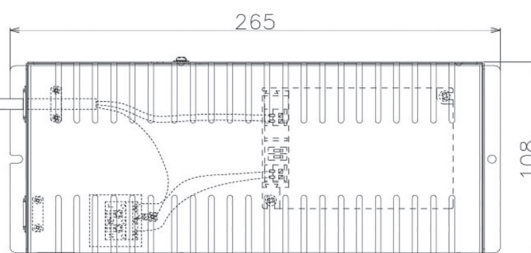

Item no. DD068-8050MB8540D-AS

Series Name: Asymmetric

Installation	Recessed mount
Type	
Fixture wattage	78.7W
Beam angle	78 x 64 deg.
Color Temp.	4000K
CRI	Ra>85
Luminous	6888 lm
Body	Die-cast aluminum alloy
Body finish	N/A
Trim finish	Black
Reflector finish	Mirror
IP Rate	IP20
Light source	COB module
Input Voltage	AC220~240V
Dimming Type	Non-Dimmable
Certificate	CE, CCC
Cut Hole	150mm

Height (Weight)	Wide flood
78.7W	177 (1.4kg)
58.5W	177 (1.4kg)
55.0W	177 (1.4kg)
42.8W	157 (1.1kg)
36.0W	157 (1.1kg)