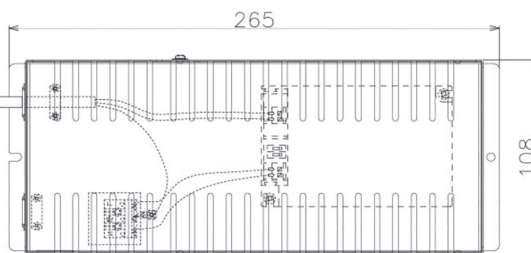

Item no. DD068-8050MB8540D-AS

Series Name: Asymmetric

Installation	Recessed mount
Type	Asymmetric
Fixture wattage	78.7W
Beam angle	78 x 64 deg.
Color Temp.	4000K
CRI	Ra>85
Luminous	6888 lm
Body	Die-cast aluminum alloy
Body finish	N/A
Trim finish	Black
Reflector finish	Mirror
IP Rate	IP20
Light source	COB module
Input Voltage	AC220~240V
Dimming Type	Non-Dimmable
Certificate	CE, CCC
Cut Hole	150mm

Height (Weight)	Wide flood
78.7W	177 (1.4kg)
58.5W	177 (1.4kg)
55.0W	177 (1.4kg)
42.8W	157 (1.1kg)
36.0W	157 (1.1kg)