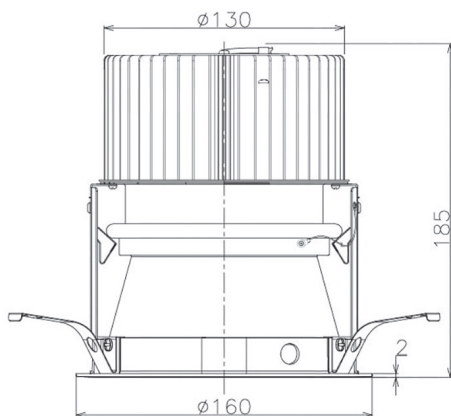

Item no. DD068-8050MB8540D-AS

Series Name: Asymmetric

Installation	Recessed mount
Type	Asymmetric
Fixture wattage	78.7W
Beam angle	78 x 64 deg.
Color Temp.	4000K
CRI	Ra>85
Luminous	6888 lm
Body	Die-cast aluminum alloy
Body finish	N/A
Trim finish	Black
Reflector finish	Mirror
IP Rate	IP20
Light source	COB module
Input Voltage	AC220~240V
Dimming Type	Non-Dimmable
Certificate	CE, CCC
Cut Hole	150mm

Height (Weight)	Wide flood
78.7W	177 (1.4kg)
58.5W	177 (1.4kg)
55.0W	177 (1.4kg)
42.8W	157 (1.1kg)
36.0W	157 (1.1kg)