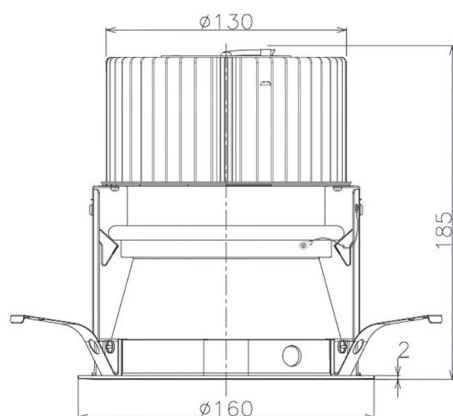

Item no. DD068-8050MB8540D-AS

Series Name: Asymmetric

Installation	Recessed mount
Type	
Fixture wattage	78.7W
Beam angle	78 x 64 deg.
Color Temp.	4000K
CRI	Ra>85
Luminous	6888 lm
Body	Die-cast aluminum alloy
Body finish	N/A
Trim finish	Black
Reflector finish	Mirror
IP Rate	IP20
Light source	COB module
Input Voltage	AC220~240V
Dimming Type	Non-Dimmable
Certificate	CE, CCC
Cut Hole	150mm

Height (Weight)	Wide flood
78.7W	177 (1.4kg)
58.5W	177 (1.4kg)
55.0W	177 (1.4kg)
42.8W	157 (1.1kg)
36.0W	157 (1.1kg)