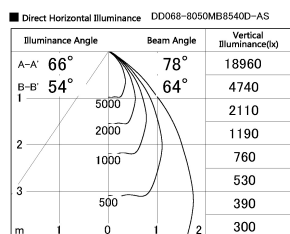

Item no. DD068-8050MB8540D-AS

Series Name: Asymmetric

Installation	Recessed mount
Type	Asymmetric
Fixture wattage	78.7W
Beam angle	78 x 64 deg.
Color Temp.	4000K
CRI	Ra>85
Luminous	6888 lm
Body	Die-cast aluminum alloy
Body finish	N/A
Trim finish	Black
Reflector finish	Mirror
IP Rate	IP20
Light source	COB module
Input Voltage	AC220~240V
Dimming Type	Non-Dimmable
Certificate	CE, CCC
Cut Hole	150mm

Height (Weight)	Wide flood
78.7W	177 (1.4kg)
58.5W	177 (1.4kg)
55.0W	177 (1.4kg)
42.8W	157 (1.1kg)
36.0W	157 (1.1kg)