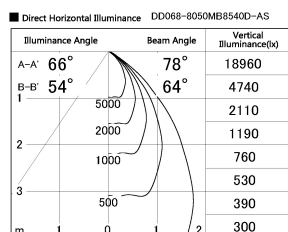

Item no. DD068-8050MB8540D-AS

Series Name: Asymmetric

Installation	Recessed mount
Type	
Fixture wattage	78.7W
Beam angle	78 x 64 deg.
Color Temp.	4000K
CRI	Ra>85
Luminous	6888 lm
Body	Die-cast aluminum alloy
Body finish	N/A
Trim finish	Black
Reflector finish	Mirror
IP Rate	IP20
Light source	COB module
Input Voltage	AC220~240V
Dimming Type	Non-Dimmable
Certificate	CE, CCC
Cut Hole	150mm

Height (Weight)	Wide flood
78.7W	177 (1.4kg)
58.5W	177 (1.4kg)
55.0W	177 (1.4kg)
42.8W	157 (1.1kg)
36.0W	157 (1.1kg)