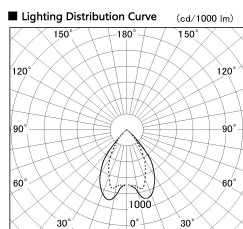

Item no. DD068-8050MB8540D-AS

Series Name: Asymmetric

Installation	Recessed mount
Type	Asymmetric
Fixture wattage	78.7W
Beam angle	78 x 64 deg.
Color Temp.	4000K
CRI	Ra>85
Luminous	6888 lm
Body	Die-cast aluminum alloy
Body finish	N/A
Trim finish	Black
Reflector finish	Mirror
IP Rate	IP20
Light source	COB module
Input Voltage	AC220~240V
Dimming Type	Non-Dimmable
Certificate	CE, CCC
Cut Hole	150mm

Height (Weight)	Wide flood
78.7W	177 (1.4kg)
58.5W	177 (1.4kg)
55.0W	177 (1.4kg)
42.8W	157 (1.1kg)
36.0W	157 (1.1kg)