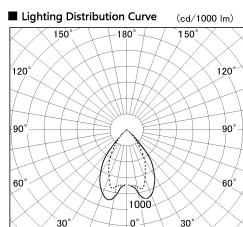

Item no. DD068-8050MB8540D-AS

Series Name: Asymmetric

Installation	Recessed mount
Type	
Fixture wattage	78.7W
Beam angle	78 x 64 deg.
Color Temp.	4000K
CRI	Ra>85
Luminous	6888 lm
Body	Die-cast aluminum alloy
Body finish	N/A
Trim finish	Black
Reflector finish	Mirror
IP Rate	IP20
Light source	COB module
Input Voltage	AC220~240V
Dimming Type	Non-Dimmable
Certificate	CE, CCC
Cut Hole	150mm

Height (Weight)	Wide flood
78.7W	177 (1.4kg)
58.5W	177 (1.4kg)
55.0W	177 (1.4kg)
42.8W	157 (1.1kg)
36.0W	157 (1.1kg)