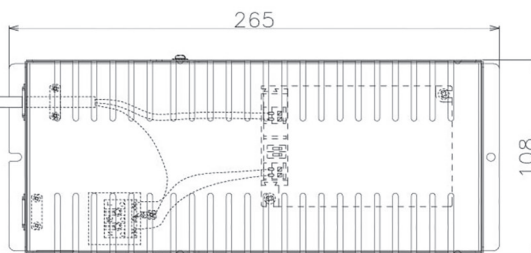

Item no. DD068-8050MB9027D-AS

Series Name: Asymmetric

Installation	Recessed mount
Type	Asymmetric
Fixture wattage	78.7W
Beam angle	78 x 64 deg.
Color Temp.	2700K
CRI	Ra>90
Luminous	5838 lm
Body	Die-cast aluminum alloy
Body finish	N/A
Trim finish	Black
Reflector finish	Mirror
IP Rate	IP20
Light source	COB module
Input Voltage	AC220~240V
Dimming Type	Non-Dimmable
Certificate	CE, CCC
Cut Hole	150mm

Height (Weight)	Wide flood
78.7W	177 (1.4kg)
58.5W	177 (1.4kg)
55.0W	177 (1.4kg)
42.8W	157 (1.1kg)
36.0W	157 (1.1kg)