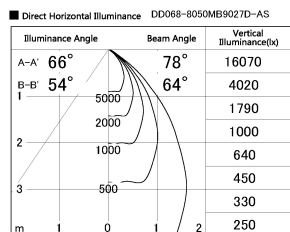

Item no. DD068-8050MB9027D-AS

Series Name: Asymmetric

Installation	Recessed mount
Type	
Fixture wattage	78.7W
Beam angle	78 x 64 deg.
Color Temp.	2700K
CRI	Ra>90
Luminous	5838 lm
Body	Die-cast aluminum alloy
Body finish	N/A
Trim finish	Black
Reflector finish	Mirror
IP Rate	IP20
Light source	COB module
Input Voltage	AC220~240V
Dimming Type	Non-Dimmable
Certificate	CE, CCC
Cut Hole	150mm

Height (Weight)	Wide flood
78.7W	177 (1.4kg)
58.5W	177 (1.4kg)
55.0W	177 (1.4kg)
42.8W	157 (1.1kg)
36.0W	157 (1.1kg)