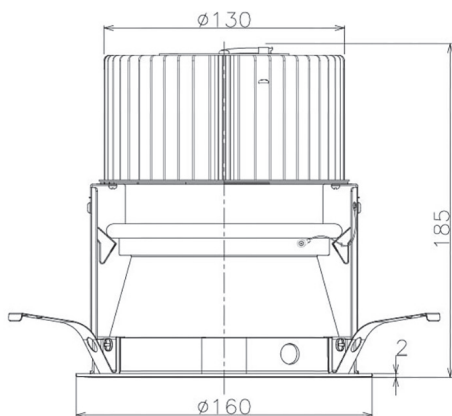

Item no. DD068-8050MB9027D-AS

Series Name: Asymmetric

Installation	Recessed mount
Type	
Fixture wattage	78.7W
Beam angle	78 x 64 deg.
Color Temp.	2700K
CRI	Ra>90
Luminous	5838 lm
Body	Die-cast aluminum alloy
Body finish	N/A
Trim finish	Black
Reflector finish	Mirror
IP Rate	IP20
Light source	COB module
Input Voltage	AC220~240V
Dimming Type	Non-Dimmable
Certificate	CE, CCC
Cut Hole	150mm

Height (Weight)	Wide flood
78.7W	177 (1.4kg)
58.5W	177 (1.4kg)
55.0W	177 (1.4kg)
42.8W	157 (1.1kg)
36.0W	157 (1.1kg)