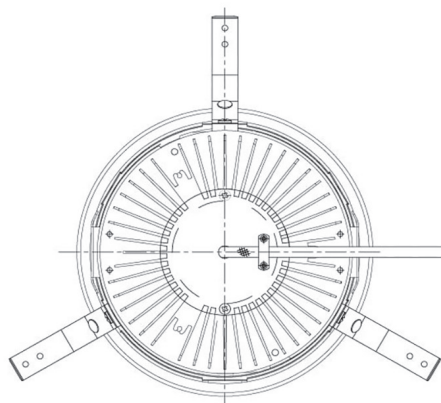

Item no. DD068-8050MB9027D-AS

Series Name: Asymmetric

Installation	Recessed mount
Type	
Fixture wattage	78.7W
Beam angle	78 x 64 deg.
Color Temp.	2700K
CRI	Ra>90
Luminous	5838 lm
Body	Die-cast aluminum alloy
Body finish	N/A
Trim finish	Black
Reflector finish	Mirror
IP Rate	IP20
Light source	COB module
Input Voltage	AC220~240V
Dimming Type	Non-Dimmable
Certificate	CE, CCC
Cut Hole	150mm

Height (Weight)	Wide flood
78.7W	177 (1.4kg)
58.5W	177 (1.4kg)
55.0W	177 (1.4kg)
42.8W	157 (1.1kg)
36.0W	157 (1.1kg)