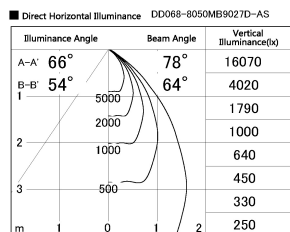

Item no. DD068-8050MB9027D-AS

Series Name: Asymmetric

Installation	Recessed mount
Type	Asymmetric
Fixture wattage	78.7W
Beam angle	78 x 64 deg.
Color Temp.	2700K
CRI	Ra>90
Luminous	5838 lm
Body	Die-cast aluminum alloy
Body finish	N/A
Trim finish	Black
Reflector finish	Mirror
IP Rate	IP20
Light source	COB module
Input Voltage	AC220~240V
Dimming Type	Non-Dimmable
Certificate	CE, CCC
Cut Hole	150mm

Height (Weight)	Wide flood
78.7W	177 (1.4kg)
58.5W	177 (1.4kg)
55.0W	177 (1.4kg)
42.8W	157 (1.1kg)
36.0W	157 (1.1kg)