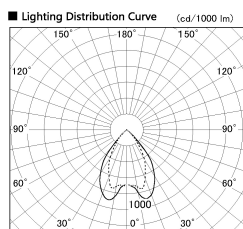

Item no. DD068-8050MB9027D-AS

Series Name: Asymmetric

Installation	Recessed mount
Type	Asymmetric
Fixture wattage	78.7W
Beam angle	78 x 64 deg.
Color Temp.	2700K
CRI	Ra>90
Luminous	5838 lm
Body	Die-cast aluminum alloy
Body finish	N/A
Trim finish	Black
Reflector finish	Mirror
IP Rate	IP20
Light source	COB module
Input Voltage	AC220~240V
Dimming Type	Non-Dimmable
Certificate	CE, CCC
Cut Hole	150mm

Height (Weight)	Wide flood
78.7W	177 (1.4kg)
58.5W	177 (1.4kg)
55.0W	177 (1.4kg)
42.8W	157 (1.1kg)
36.0W	157 (1.1kg)