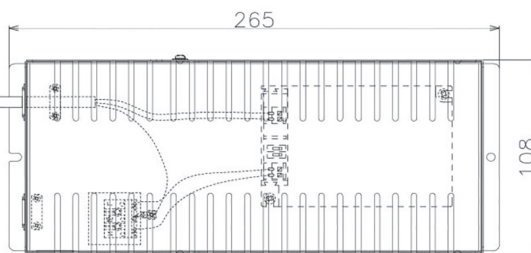

Item no. DD068-8050MB9027D-AS

Series Name: Asymmetric

Installation	Recessed mount
Type	
Fixture wattage	78.7W
Beam angle	78 x 64 deg.
Color Temp.	2700K
CRI	Ra>90
Luminous	5838 lm
Body	Die-cast aluminum alloy
Body finish	N/A
Trim finish	Black
Reflector finish	Mirror
IP Rate	IP20
Light source	COB module
Input Voltage	AC220~240V
Dimming Type	Non-Dimmable
Certificate	CE, CCC
Cut Hole	150mm

Height (Weight)	Wide flood
78.7W	177 (1.4kg)
58.5W	177 (1.4kg)
55.0W	177 (1.4kg)
42.8W	157 (1.1kg)
36.0W	157 (1.1kg)