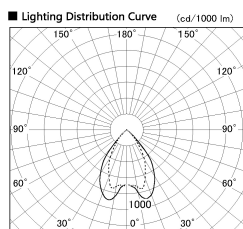

Item no. DD068-8050MB9027D-AS

Series Name: Asymmetric

Installation	Recessed mount
Type	
Fixture wattage	78.7W
Beam angle	78 x 64 deg.
Color Temp.	2700K
CRI	Ra>90
Luminous	5838 lm
Body	Die-cast aluminum alloy
Body finish	N/A
Trim finish	Black
Reflector finish	Mirror
IP Rate	IP20
Light source	COB module
Input Voltage	AC220~240V
Dimming Type	Non-Dimmable
Certificate	CE, CCC
Cut Hole	150mm

Height (Weight)	Wide flood
78.7W	177 (1.4kg)
58.5W	177 (1.4kg)
55.0W	177 (1.4kg)
42.8W	157 (1.1kg)
36.0W	157 (1.1kg)