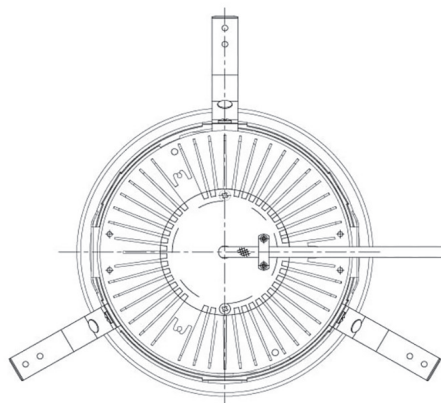

Item no. DD068-8050MB9027D-AS

Series Name: Asymmetric

Installation	Recessed mount
Type	Asymmetric
Fixture wattage	78.7W
Beam angle	78 x 64 deg.
Color Temp.	2700K
CRI	Ra>90
Luminous	5838 lm
Body	Die-cast aluminum alloy
Body finish	N/A
Trim finish	Black
Reflector finish	Mirror
IP Rate	IP20
Light source	COB module
Input Voltage	AC220~240V
Dimming Type	Non-Dimmable
Certificate	CE, CCC
Cut Hole	150mm

Height (Weight)	Wide flood
78.7W	177 (1.4kg)
58.5W	177 (1.4kg)
55.0W	177 (1.4kg)
42.8W	157 (1.1kg)
36.0W	157 (1.1kg)