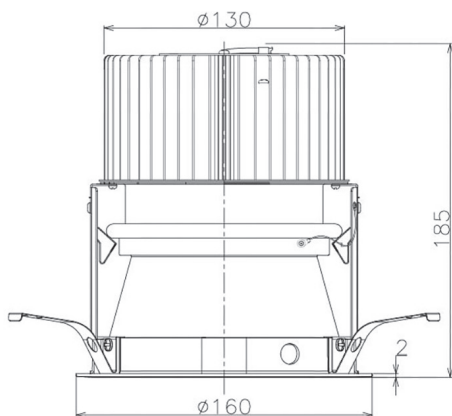

Item no. DD068-8050MB9027D-AS

Series Name: Asymmetric

Installation	Recessed mount
Type	Asymmetric
Fixture wattage	78.7W
Beam angle	78 x 64 deg.
Color Temp.	2700K
CRI	Ra>90
Luminous	5838 lm
Body	Die-cast aluminum alloy
Body finish	N/A
Trim finish	Black
Reflector finish	Mirror
IP Rate	IP20
Light source	COB module
Input Voltage	AC220~240V
Dimming Type	Non-Dimmable
Certificate	CE, CCC
Cut Hole	150mm

Height (Weight)	Wide flood
78.7W	177 (1.4kg)
58.5W	177 (1.4kg)
55.0W	177 (1.4kg)
42.8W	157 (1.1kg)
36.0W	157 (1.1kg)